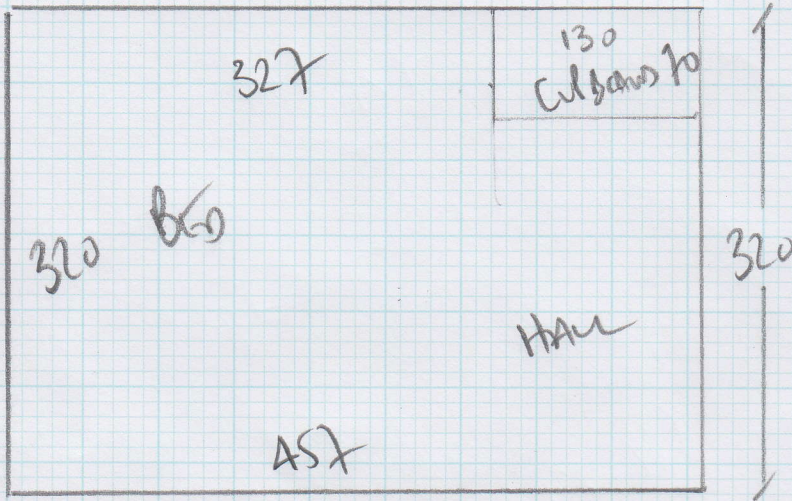

Job No: F23391

Name: POLLARD

Address: Flat 6

26 BEAUFORT GARDENS

Tel: SW3 1PL

Sheet: 1 of 2

Blue Twist
Colour Limestone

RAV 320 x 457

Lounge 435 x 457

755 x 457

34.50m²

Job No: F 23391
Name: POLAND
Address: FLAT 6
26 BENFORD GONGS
Tel: SW3 1R
Sheet: 2 OF 2