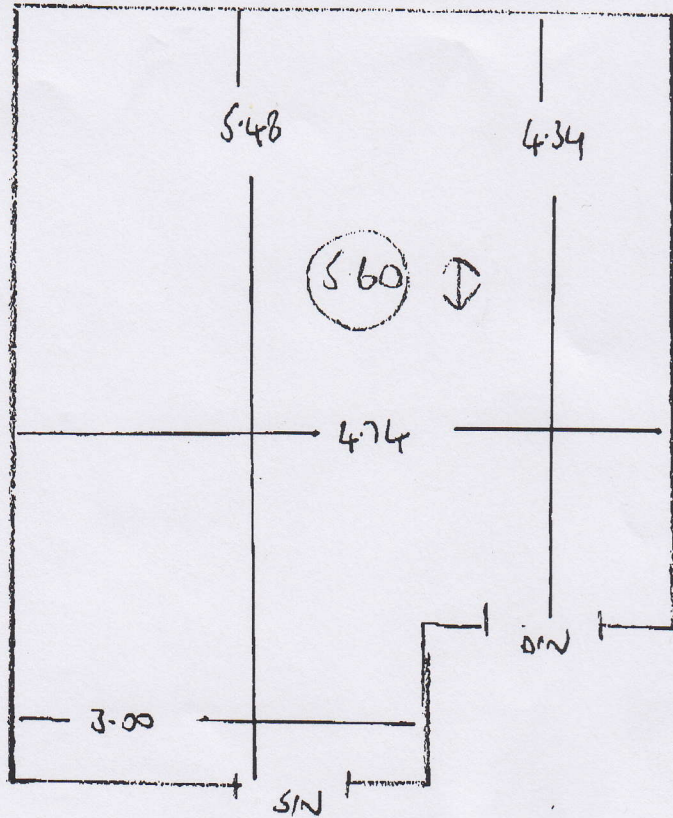

F23398

NEAVE
TOP FIAS
102 TAONBROOK ST SW1

1 OF 1

WEST END PRESTIGE
'SECONDS'

VANILLA

26

5-60 x 5MTR