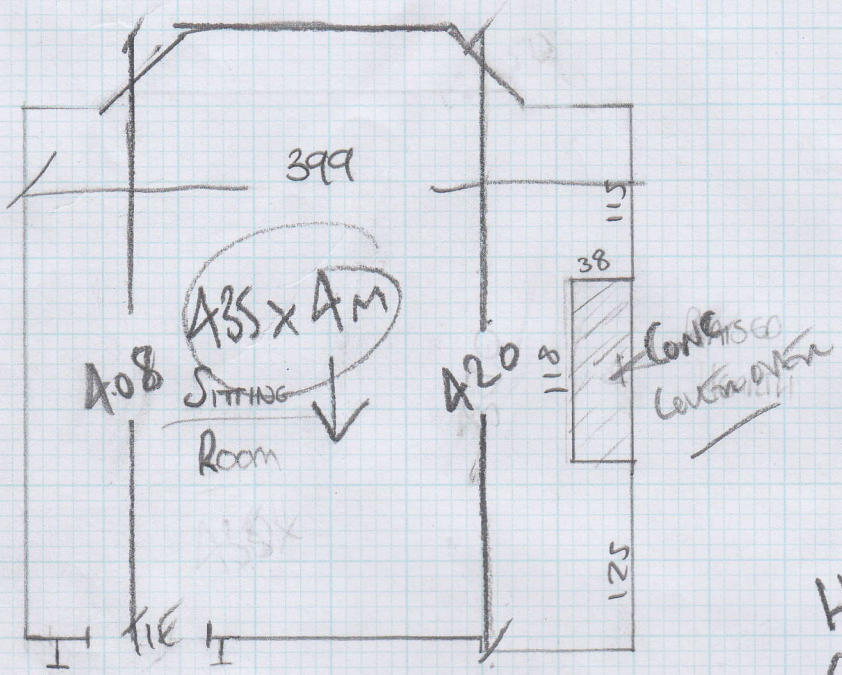

Job No: F23400
 Name: front of House
 Address: 96 Kinross Rd
 SW6 NSW
 Tel:
 Sheet: 1 of 1

Sitting Room
 2 x TILE EDGES

HANDI Room has
 Carpet BBB6
 Sitting Room 435 x 400
 Bed Room 335 x 400

KITCHEN
 (LAMINATE)

Bed Room
 HANDI Room
 435 x 400
 335 x 400
 320 x 400