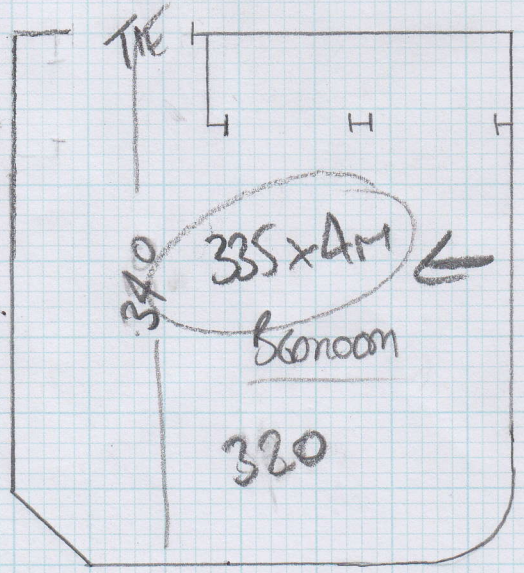

Job No: F23400
 Name: front of House
 Address: 96 Kinross Rd
 SW6 NSW
 Tel:
 Sheet: 1 of 1

Sitting Room
 2 x TILE EDGES

HANDI Room has
 Carpet BBB6
 Sitting Room 435 x 400
 Bed Room 335 x 400

KITCHEN
 (LAMINATE)

Bed Room
 HANDI Room
 435 x 400
 335 x 400
 320 x 400