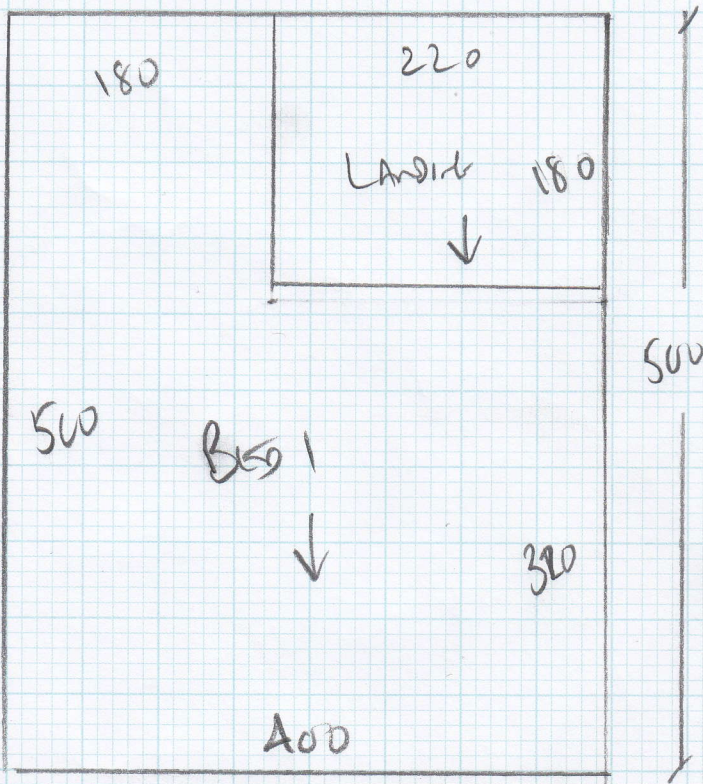

Job No: F23407

Name: DANIEL

Address: Flat 1

17 EPIRUS ROAD

Tel: SWB 9UL

Sheet: 1 of 2

Stock 1 unit 50
 Colour 8mint
 Row 500 x A00
 B502 310 x A00

810 x A00

32.40m²

FR 4217

Job No: F 23407

Name: DANIEL

Address: FMT 1
17 ELIAS ROAD

Tel: SW 979

Sheet: 2 of 2