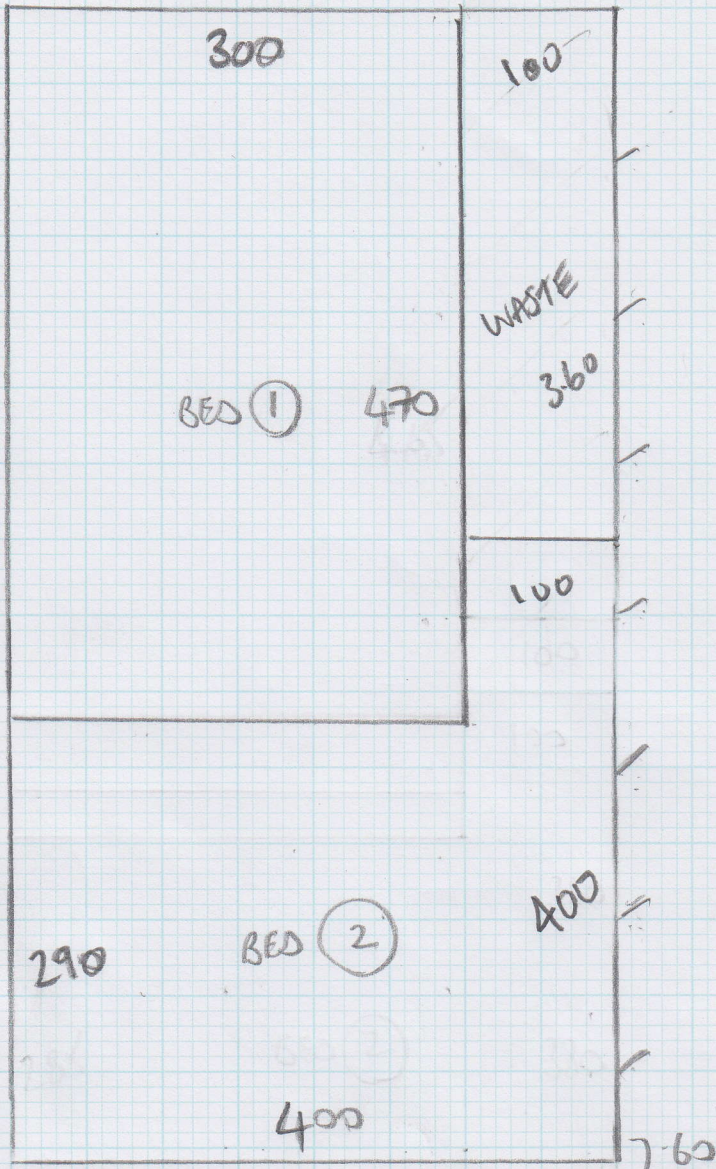

Job No: F23421
Name: TEMPLE BLAKE
Address: 44 BALTIC PLACE
N15AQ
Tel:
Sheet: 1 of 2

PORTLAND
COLOUR ARABASTOR
760 x 400m

Job No: F23421

Name: TEMPLE BLAKE LTD

Address: 44 BASIC PLACE
NI SAR

Tel: _____

Sheet: 2 of 2