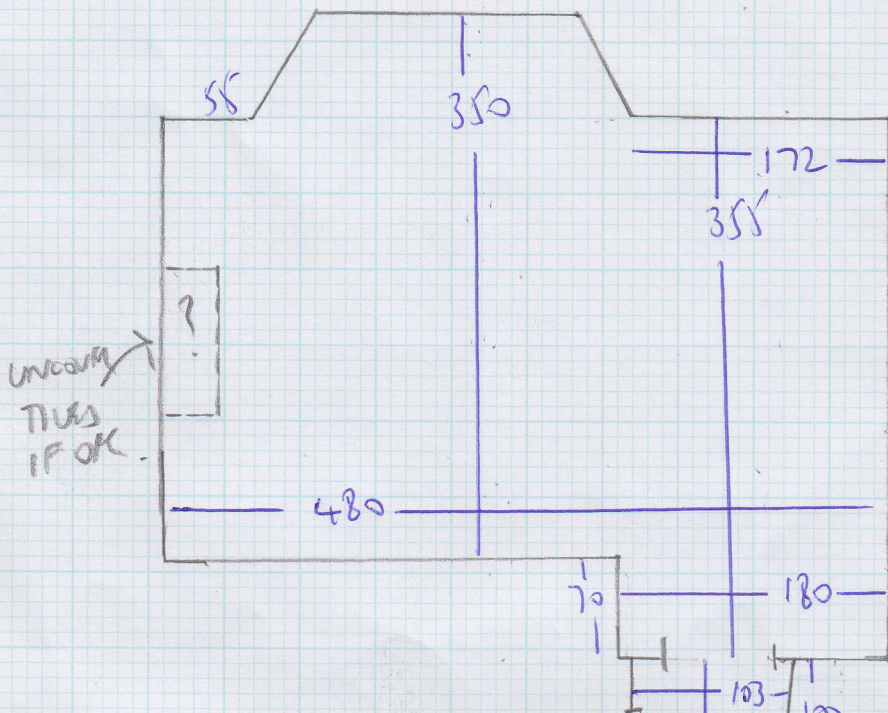

Job No: F23425

Name: HILL

Address: 4 LYSIA ST  
 SW6 6NG

Tel:

Sheet: 1 OF 2

ULLSWATER  
 ULS 23  
 (CLOUDY BAY)

$9.40 \times 5.00 = 47M^2$

Job No: F2342S

Name: N/A

Address: 4 LYSLIA ST  
SW6 6NG

Tel:

Sheet: 2 OF 2

FIRST FLOOR

TOP FLOOR

- 2 5MS 81
- 1 W 92x59
- 2 W 110x70
- 3 W 77x69