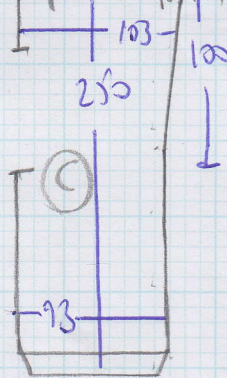

Job No: F23425

Name: HILL

Address: 4 LYSIA ST  
 SW6 6NG

Tel:

Sheet: 1 OF 2

ULLSWATER  
 ULS 23  
 (CLOUDY BAY)

$9.40 \times 5.00 = 47M^2$

Job No: F2342S

Name: N/A

Address: 4 LYSLIA ST  
SW6 6NG

Tel:

Sheet: 2 OF 2

FIRST FLOOR

TOP FLOOR

- 2 5MS 81
- 1 W 92x59
- 2 W 110x70
- 3 W 77x69