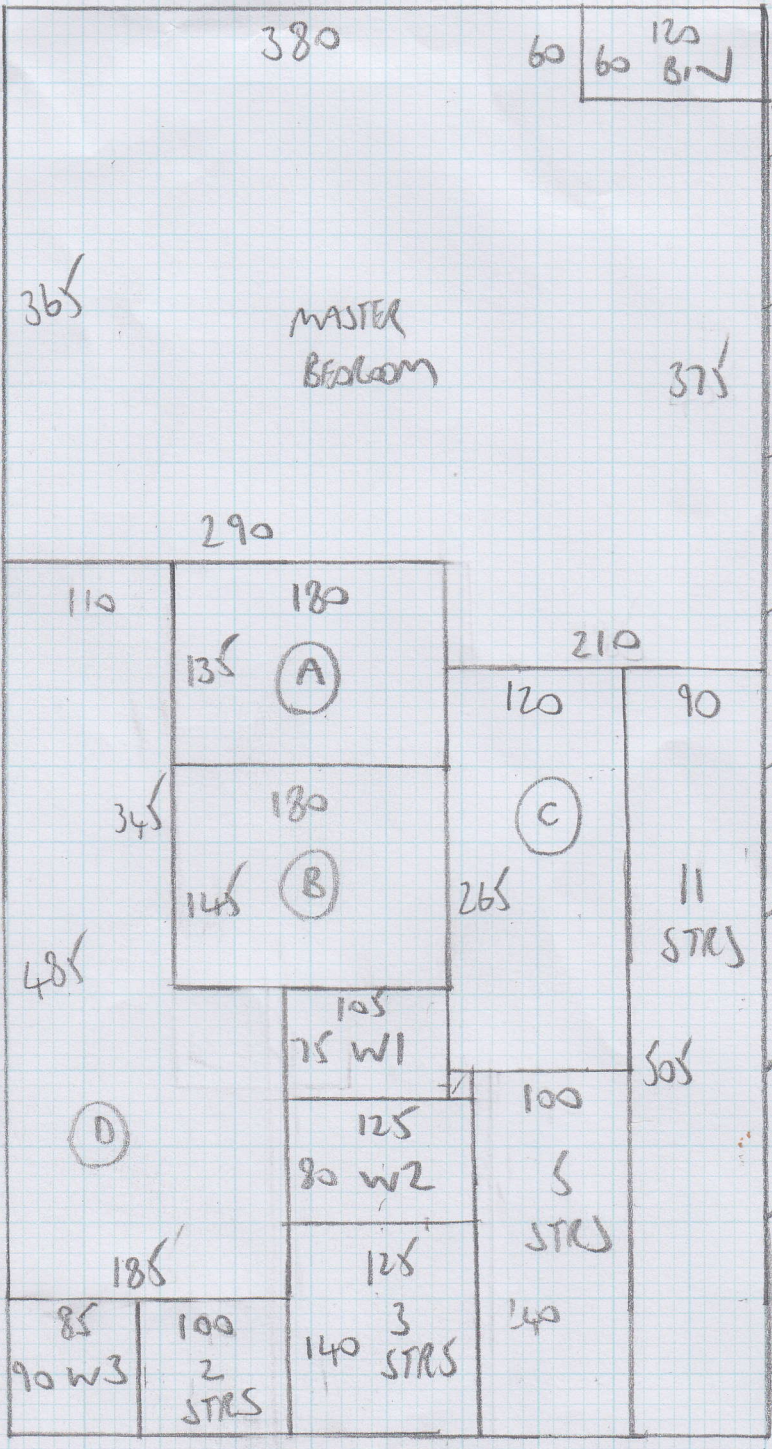

Job No: F23425

Name: HILL

Address: 4 LYSIA ST  
 SW6 6NG

Tel:

Sheet: 1 OF 2

ULLSWATER  
 ULS 23  
 (CLOUDY BAY)

$9.40 \times 5.00 = 47M^2$

Job No: F2342S

Name: N/A

Address: 4 LYSLIA ST  
SW6 6NG

Tel:

Sheet: 2 OF 2

FIRST FLOOR

TOP FLOOR

- 2 5MS 81
- 1 W 92x59
- 2 W 110x70
- 3 W 77x69