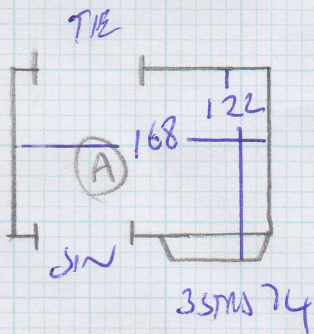

Job No: F23425

Name: HILL

Address: 4 LYSIA ST  
 SW6 6NG

Tel:

Sheet: 1 OF 2

ULLSWATER  
 ULS 23  
 (CLOUDY BAY)

$9.40 \times 5.00 = 47M^2$

Job No: F2342S

Name: N/A

Address: 4 LYSLIA ST  
SW6 6NG

Tel:

Sheet: 2 OF 2

FIRST FLOOR

TOP FLOOR

- 2 5MS 81
- 1 W 92x59
- 2 W 110x70
- 3 W 77x69