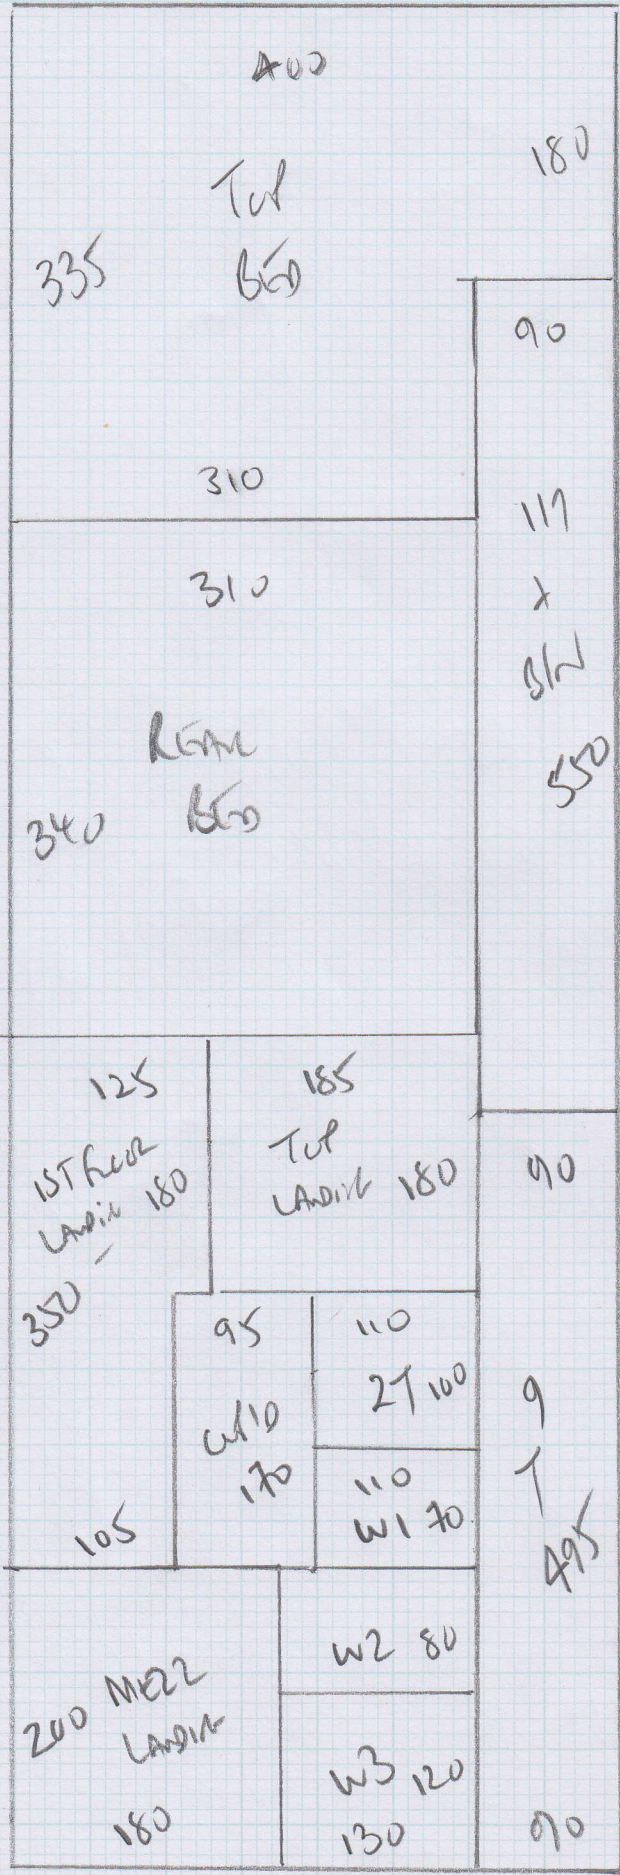

Job No: F23432
 Name: BEADOE
 Address: TUL HAY
 46 LITTLEWOOD (CA)
 Tel: SUB 712
 Sheet: 1 of 2

R1000-822

Room 1225 x 400
 Lounge 490 x 400

1715 x 400
 68.60m²

Job No: F23432
 Name: BRIDOE
 Address: Tol for
 46 BROTHWOOD ROAD
 Tel: SW6 2LZ
 Sheet: 2 of 2