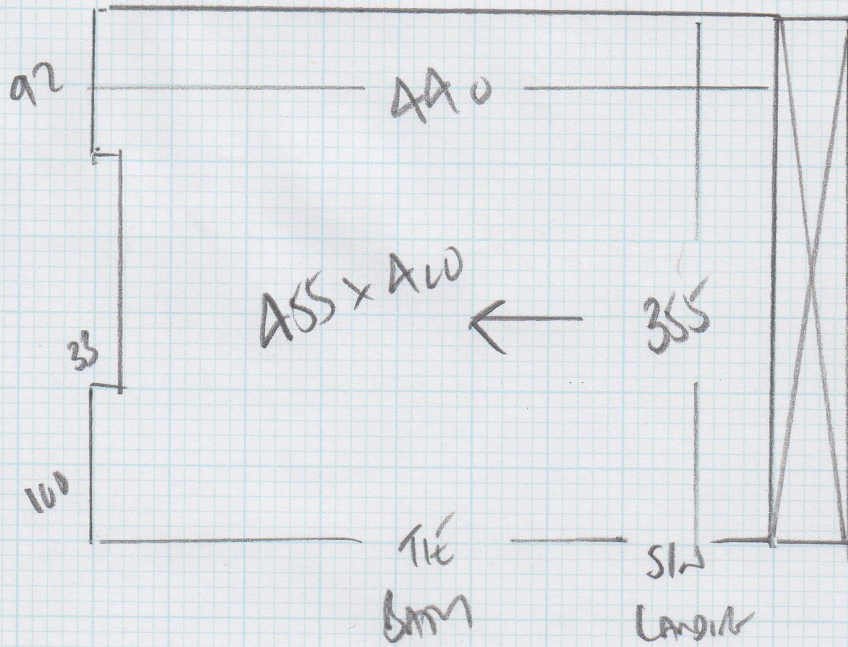

Job No: F23442
Name: KESSELSATT
Address: 8 ROSALINE ROAD
SW6 9Q1

Tel:
Sheet: 1 of 1

DAKOTA
COURT CREAM
455 x 400 M