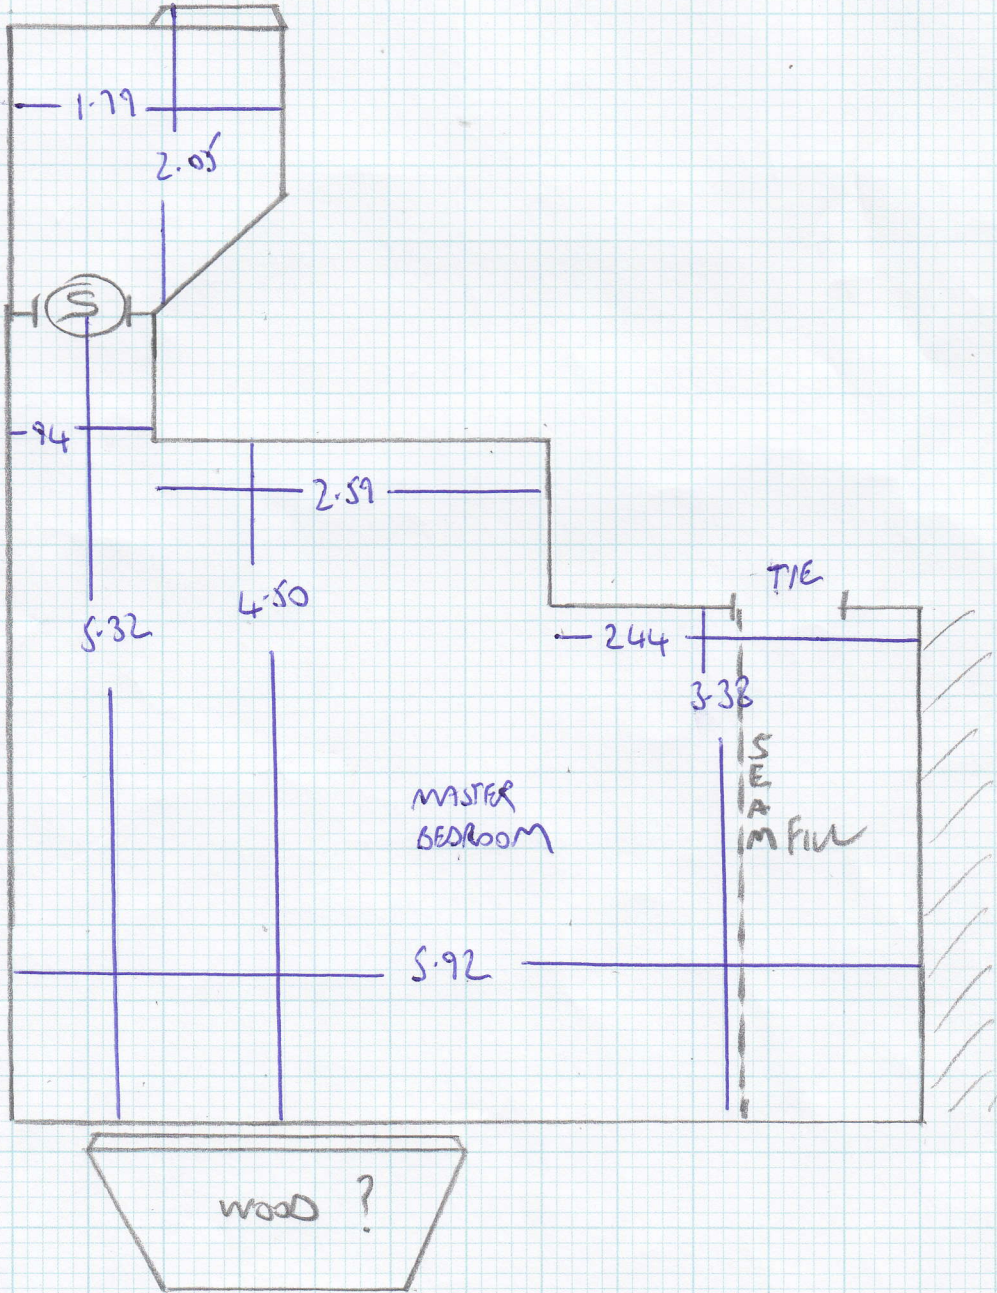

Job No: F23443
 Name: EGAN
 Address: 32 CLONCURRY ST
 SW6 6DS
 Tel:
 Sheet: 1 of 6

9.00 - 9.25
 7.40 }
 4.85 } - 13.70
 1.45 }
 2 3.70 - 4.20

(SSN4 KC530)

STOCK NATURAL 4

Job No: F23443
 Name: EGM
 Address: 32 CLONCURRY ST
 SW6 6DS
 Tel:
 Sheet: 2 of 6

Job No: F23443
 Name: EGAN
 Address: 32 CLONCURRY ST, SW6 BDS
 Tel:
 Sheet: 3 of 6

Job No: F 23443
Name: EGAN
Address: 32 CONCREY ST
SW6 6DS

Tel:
Sheet: 4 of 6

FIRST FLOOR REAR

BN 100x45 }
11 STPS 82 } EXISTING
RISE 15 } RUNNER
27"

FIRST FLOOR
FRONT

Job No: F23443

Name: EGAN

Address: 32 CLONMERRY ST
SW6 6DS

Tel:

Sheet: 5 of 6

Job No: F23443
 Name: EGAN
 Address: 32 CLANCUREY ST
 SW6 6DS
 Tel:
 Sheet: 6 of 6

TOP FLOOR

- 4 STRS 85
- 1 W 119x83 +
- 2 W 82x110 +
- 3 W 119x83 +
- 4 W 82x105 +
- 7 STRS 85