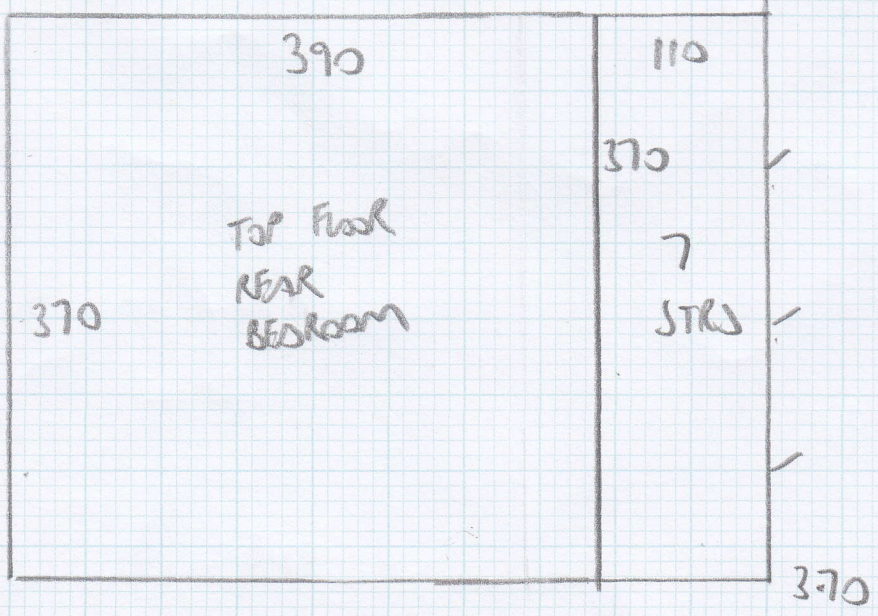

Job No: F23443
 Name: EGAN
 Address: 32 CLONCURRY ST
 SW6 6DS
 Tel:
 Sheet: 1 of 6

9.00 - 9.25
 7.40 }
 4.85 } - 13.70
 1.45 }
 2 3.70 - 4.20

(SSN4 KC530)

STOCK NATURAL 4

Job No: F23443
 Name: EGM
 Address: 32 CLONCURRY ST
 SW6 6DS
 Tel:
 Sheet: 2 of 6

Job No: F23443
 Name: EGAN
 Address: 32 CLONCURRY ST, SW6 BDS
 Tel:
 Sheet: 3 of 6

Job No: F 23443
Name: EGAN
Address: 32 CONCREY ST
SW6 6DS

Tel:
Sheet: 4 of 6

FIRST FLOOR REAR

BN 100x45 }
11 STPS 82 } EXISTING
RISE 15 } RUNNER
27"

FIRST FLOOR
FRONT

Job No: F23443

Name: EGAN

Address: 32 CLONMERRY ST
SW6 6DS

Tel:

Sheet: 5 of 6

Job No: F23443
 Name: EGAN
 Address: 32 CLANCUREY ST
 SW6 6DS
 Tel:
 Sheet: 6 of 6

TOP FLOOR

- 4 STRS 85
- 1 W 119x83 +
- 2 W 82x110 +
- 3 W 119x83 +
- 4 W 82x105 +
- 7 STRS 85