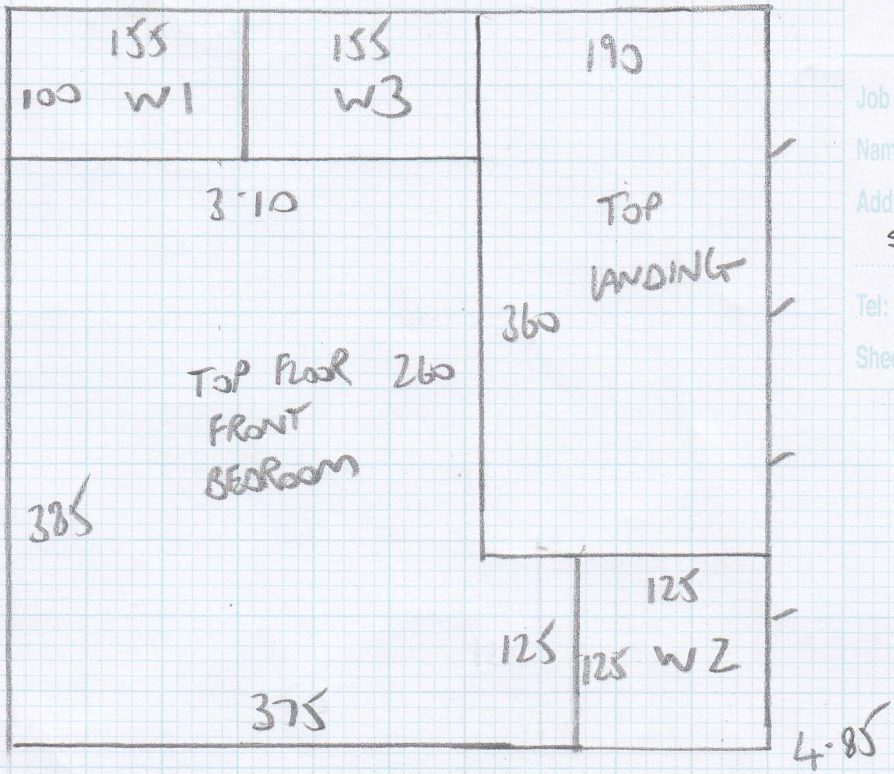

Job No: F23443
 Name: EGAN
 Address: 32 CLONCURRY ST
 SW6 6DS
 Tel:
 Sheet: 1 of 6

9.00 - 9.25
 7.40 }
 4.85 } - 13.70
 1.45 }
 2 3.70 - 4.20

(SSN4 KC530)

STOCK NATURAL 4

Job No: F23443
 Name: EGM
 Address: 32 CLONCURRY ST
 SW6 6DS
 Tel:
 Sheet: 2 of 6

Job No: F23443
 Name: EGAN
 Address: 32 CLONCURRY ST, SW6 BDS
 Tel:
 Sheet: 3 of 6

Job No: F 23443
Name: EGAN
Address: 32 CONCREY ST
SW6 6DS

Tel:
Sheet: 4 of 6

FIRST FLOOR REAR

BN 100x45 }
11 STPS 82 } EXISTING
RISE 15 } RUNNER
27"

FIRST FLOOR
FRONT

Job No: F23443

Name: EGAN

Address: 32 CLONMERRY ST
SW6 6DS

Tel:

Sheet: 5 of 6

Job No: F23443
 Name: EGAN
 Address: 32 CLANCUREY ST
 SW6 6DS
 Tel:
 Sheet: 6 of 6

TOP FLOOR

- 4 STRS 85
- 1 W 119x83 +
- 2 W 82x110 +
- 3 W 119x83 +
- 4 W 82x105 +
- 7 STRS 85