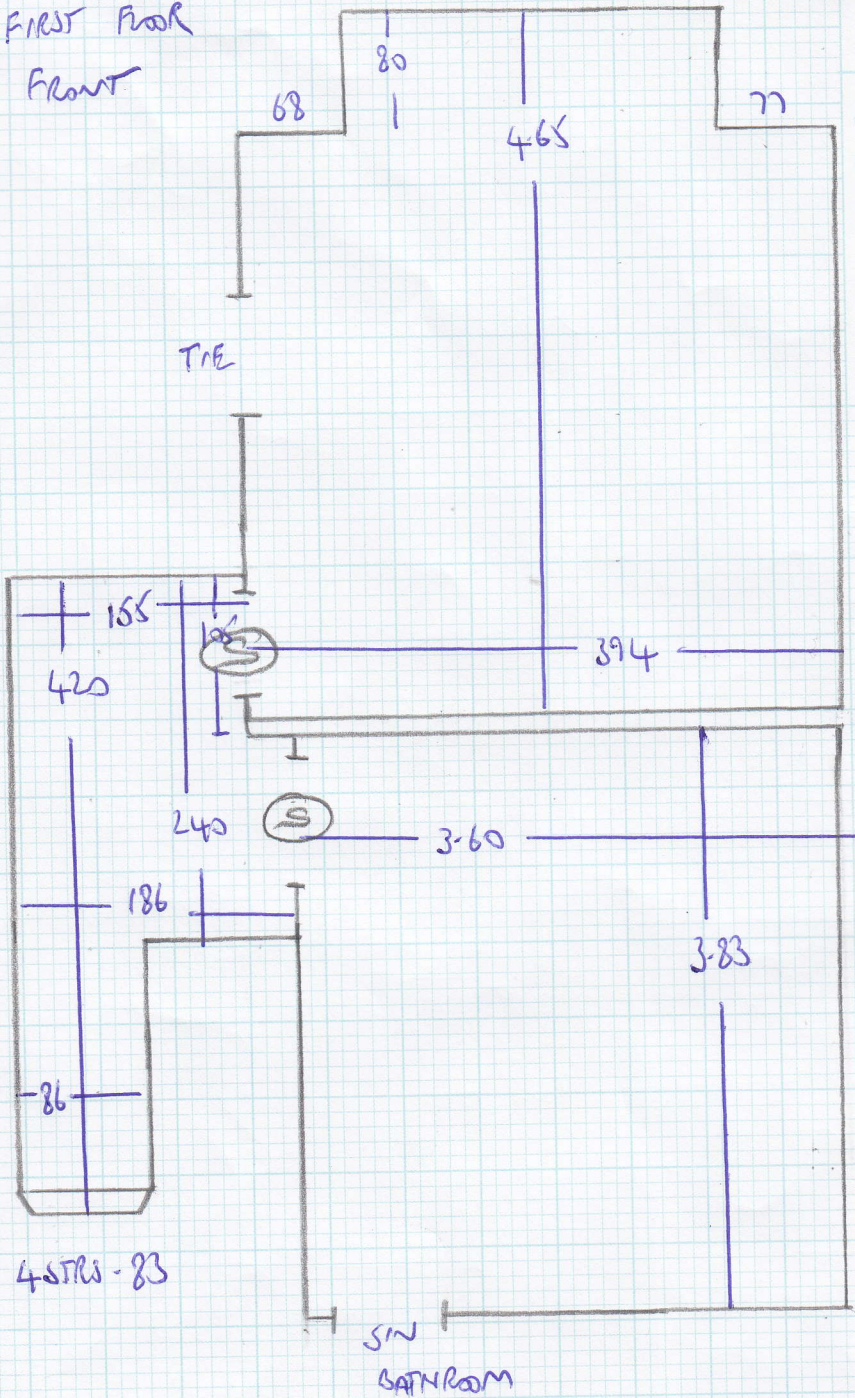

Job No: F23443
 Name: EGAN
 Address: 32 CLONCURRY ST
 SW6 6DS
 Tel:
 Sheet: 1 of 6

9.00 - 9.25
 7.40 }
 4.85 } - 13.70
 1.45 }
 2 3.70 - 4.20

(SSN4 KC530)

STOCK NATURAL 4

Job No: F23443
 Name: EGM
 Address: 32 CLONCURRY ST
 SW6 6DS
 Tel:
 Sheet: 2 of 6

Job No: F23443
 Name: EGAN
 Address: 32 CLONCURRY ST, SW6 BDS
 Tel:
 Sheet: 3 of 6

Job No: F 23443
Name: EGAN
Address: 32 CONCREY ST
SW6 6DS

Tel:
Sheet: 4 of 6

FIRST FLOOR REAR

BN 100x45 }
11 STPS 82 } EXISTING
RISE 15 } RUNNER
27"

FIRST FLOOR
FRONT

Job No: F23443

Name: EGAN

Address: 32 CLONMERRY ST
SW6 6DS

Tel:

Sheet: 5 of 6

Job No: F23443
 Name: EGAN
 Address: 32 CLANCUREY ST
 SW6 6DS
 Tel:
 Sheet: 6 of 6

TOP FLOOR

- 4 STRS 85
- 1 W 119x83 +
- 2 W 82x110 +
- 3 W 119x83 +
- 4 W 82x105 +
- 7 STRS 85