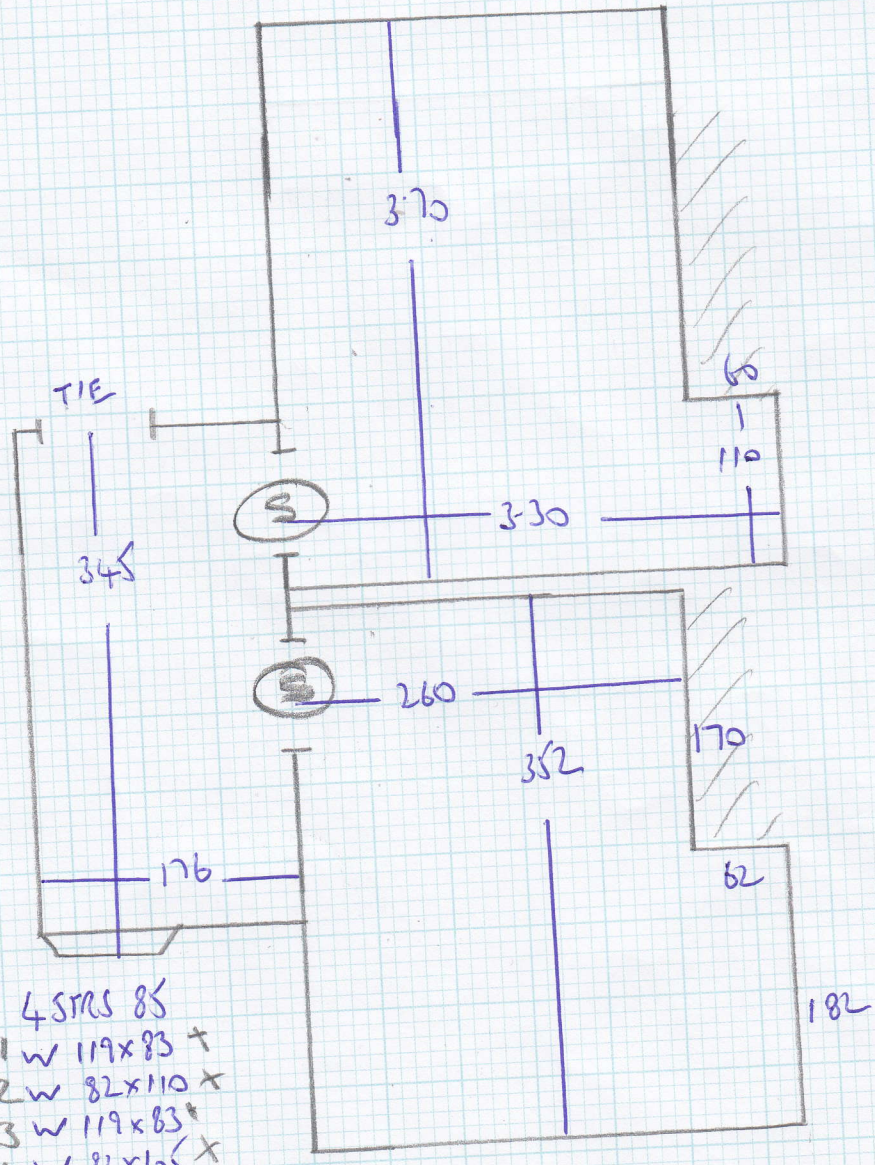

Job No: F23443
 Name: EGAN
 Address: 32 CLONCURRY ST, SW6 BDS
 Tel:
 Sheet: 3 of 6

Job No: F 23443
Name: EGAN
Address: 32 CONCREY ST
SW6 6DS

Tel:
Sheet: 4 of 6

FIRST FLOOR REAR

BN 100x45 }
11 STPS 82 } EXISTING
RISE 15 } RUNNER
27"

FIRST FLOOR
FRONT

Job No: F23443

Name: EGAN

Address: 32 CLONMERRY ST
SW6 6DS

Tel:

Sheet: 5 of 6

Job No: F23443
 Name: EGAN
 Address: 32 CLANCUREY ST
 SW6 6DS
 Tel:
 Sheet: 6 of 6

TOP FLOOR

- 4 STRS 85
- 1 W 119x83 +
- 2 W 82x110 +
- 3 W 119x83 +
- 4 W 82x105 +
- 7 STRS 85