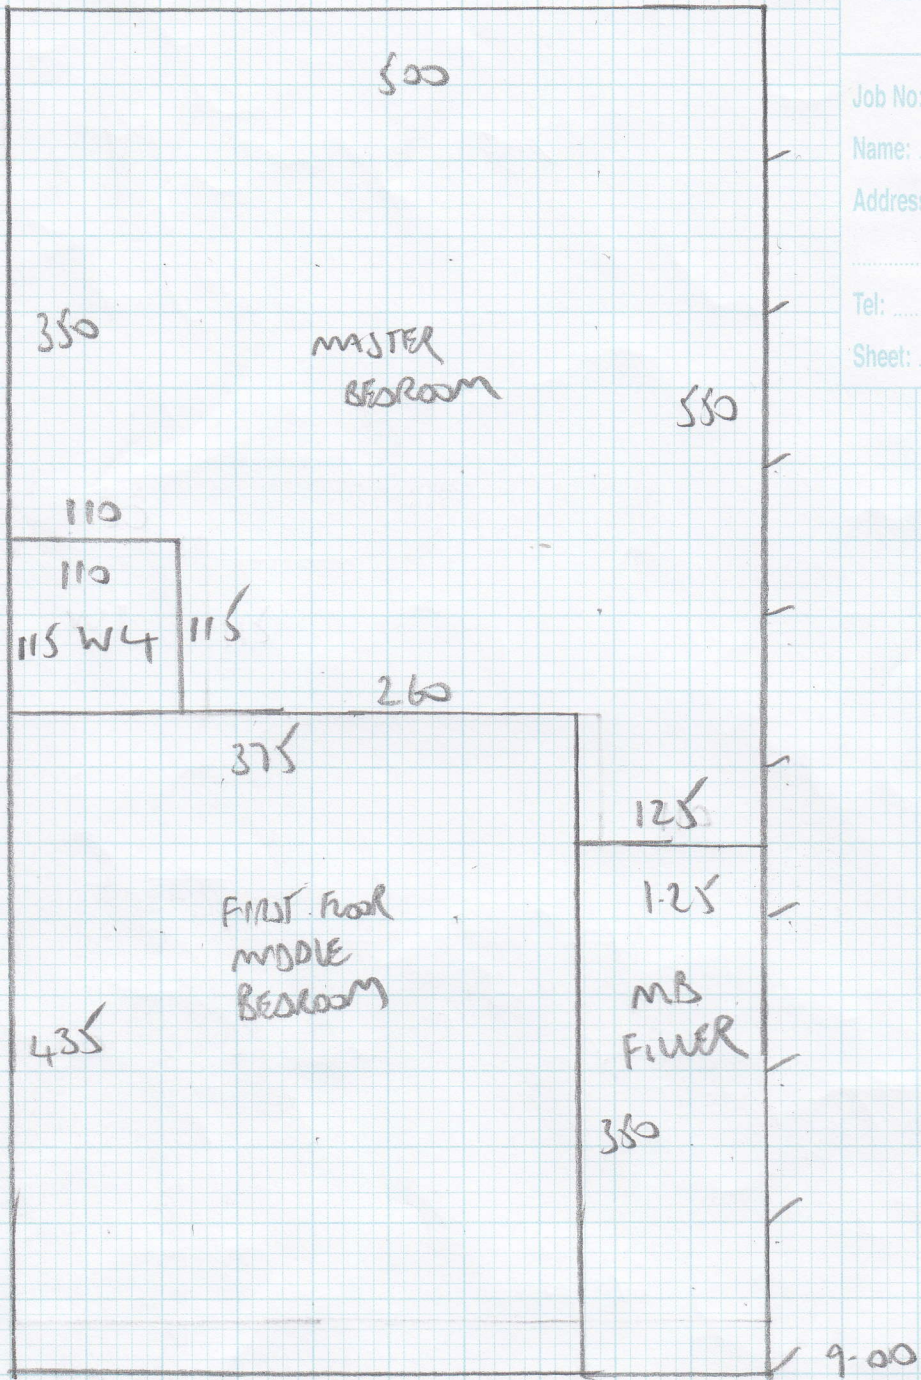

Job No: F23443
 Name: EGAN
 Address: 32 CLONCURRY ST
 SW6 6DS
 Tel:
 Sheet: 1 of 6

9.00 - 9.25
 7.40 }
 4.85 } - 13.70
 1.45 }
 2 3.70 - 4.20

(SSN4 KC530)

STOCK NATURAL 4

Job No: F23443
 Name: EGM
 Address: 32 CLONCURRY ST
 SW6 6DS
 Tel:
 Sheet: 2 of 6

Job No: F23443
 Name: EGAN
 Address: 32 CLONCURRY ST, SW6 BDS
 Tel:
 Sheet: 3 of 6

Job No: F 23443
Name: EGAN
Address: 32 CONCREY ST
SW6 6DS

Tel:
Sheet: 4 of 6

FIRST FLOOR REAR

BN 100x45 }
11 STPS 82 } EXISTING
RISE 15 } RUNNER
27"

FIRST FLOOR
FRONT

Job No: F23443

Name: EGAN

Address: 32 CLONMERRY ST
SW6 6DS

Tel:

Sheet: 5 of 6

Job No: F23443
 Name: EGAN
 Address: 32 CLANCUREY ST
 SW6 6DS
 Tel:
 Sheet: 6 of 6

TOP FLOOR

- 4 STRS 85
- 1 W 119x83 +
- 2 W 82x110 +
- 3 W 119x83 +
- 4 W 82x105 +
- 7 STRS 85