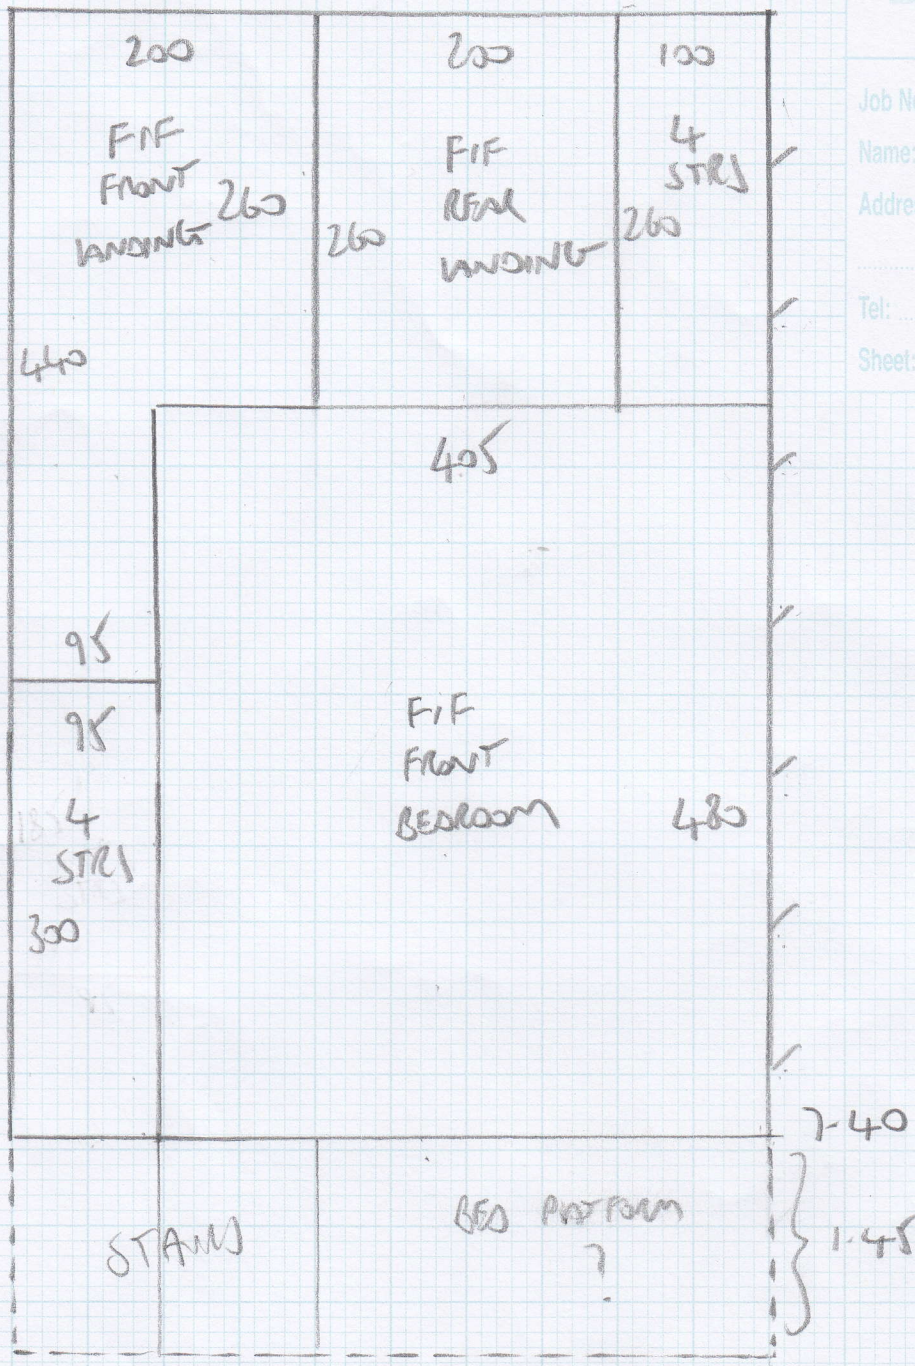

Job No: F23443
 Name: EGAN
 Address: 32 CLONCURRY ST
 SW6 6DS
 Tel:
 Sheet: 1 of 6

9.00 - 9.25
 7.40 }
 4.85 } - 13.70
 1.45 }
 2 3.70 - 4.20

(SSN4 KC530)

STOCK NATURAL 4

Job No: F23443
 Name: EGM
 Address: 32 CLONCURRY ST
 SW6 6DS
 Tel:
 Sheet: 2 of 6

Job No: F23443
 Name: EGAN
 Address: 32 CLONCURRY ST, SW6 BDS
 Tel:
 Sheet: 3 of 6

Job No: F 23443
Name: EGAN
Address: 32 CONCREY ST
SW6 6DS

Tel:
Sheet: 4 of 6

FIRST FLOOR REAR

BN 100x45 }
11 STPS 82 } EXISTING
RISE 15 } RUNNER
27"

FIRST FLOOR
FRONT

Job No: F23443

Name: EGAN

Address: 32 CLONMERRY ST
SW6 6DS

Tel:

Sheet: 5 of 6

Job No: F23443
 Name: EGAN
 Address: 32 CLANCUREY ST
 SW6 6DS
 Tel:
 Sheet: 6 of 6

TOP FLOOR

- 4 STRS 85
- 1 W 119x83 +
- 2 W 82x110 +
- 3 W 119x83 +
- 4 W 82x105 +
- 7 STRS 85