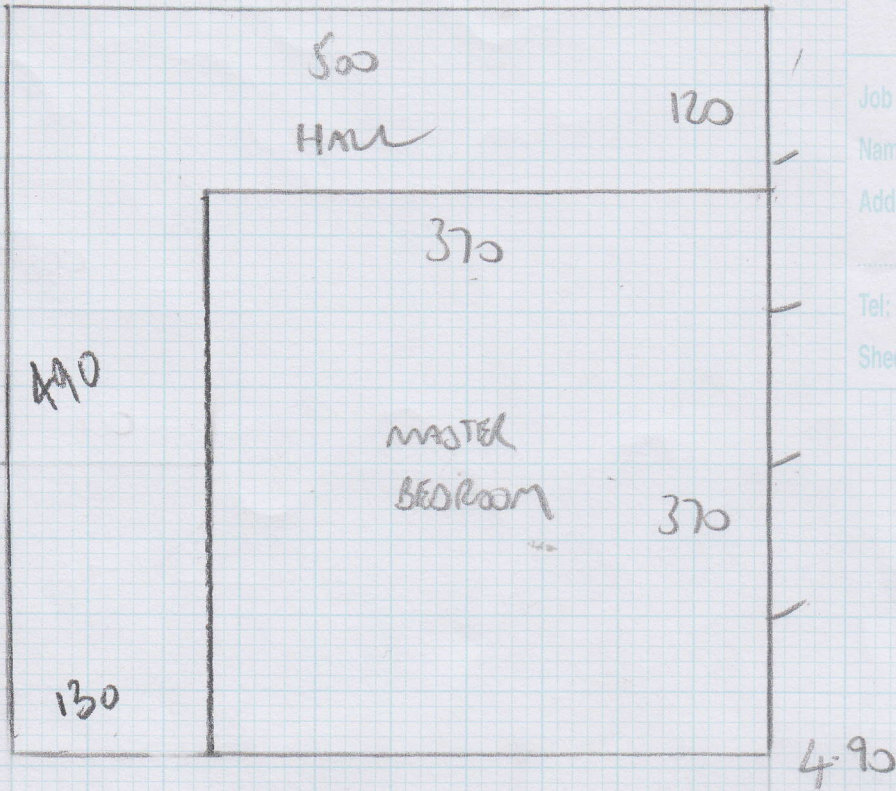

Job No: F 23 445
Name: NEST DEURN
Address: 310 FIF 96 CORNWALL
GONS SW7
Tel:
Sheet: 1 OF 3

4.90 Plan
7.35 Reception Room
2.95 2nd Bedroom
15.20 x 5.00 = 76m²

SLOANE TWIST 50
SLO 5035 (TUNDRA)

Job No: F23445
 Name: NEST DESIGN
 Address: 3RD FLOOR FIVE
 96 COLWELL GARDENS SW7
 Tel:
 Sheet: 2 OF 3

Job No: F2344S
Name: NEST DESIGN
Address: 3rd Floor Flat
96 Cornwall Court SW7
Tel:
Sheet: 3 of 3

EXISTING CARPET
WEST END PRESTIGE / SUPREME
POSSIBLY COL SWEDEN ON ACOUSTICLAY 8
EXCEPT MASTER BED - PURPLE VELVET