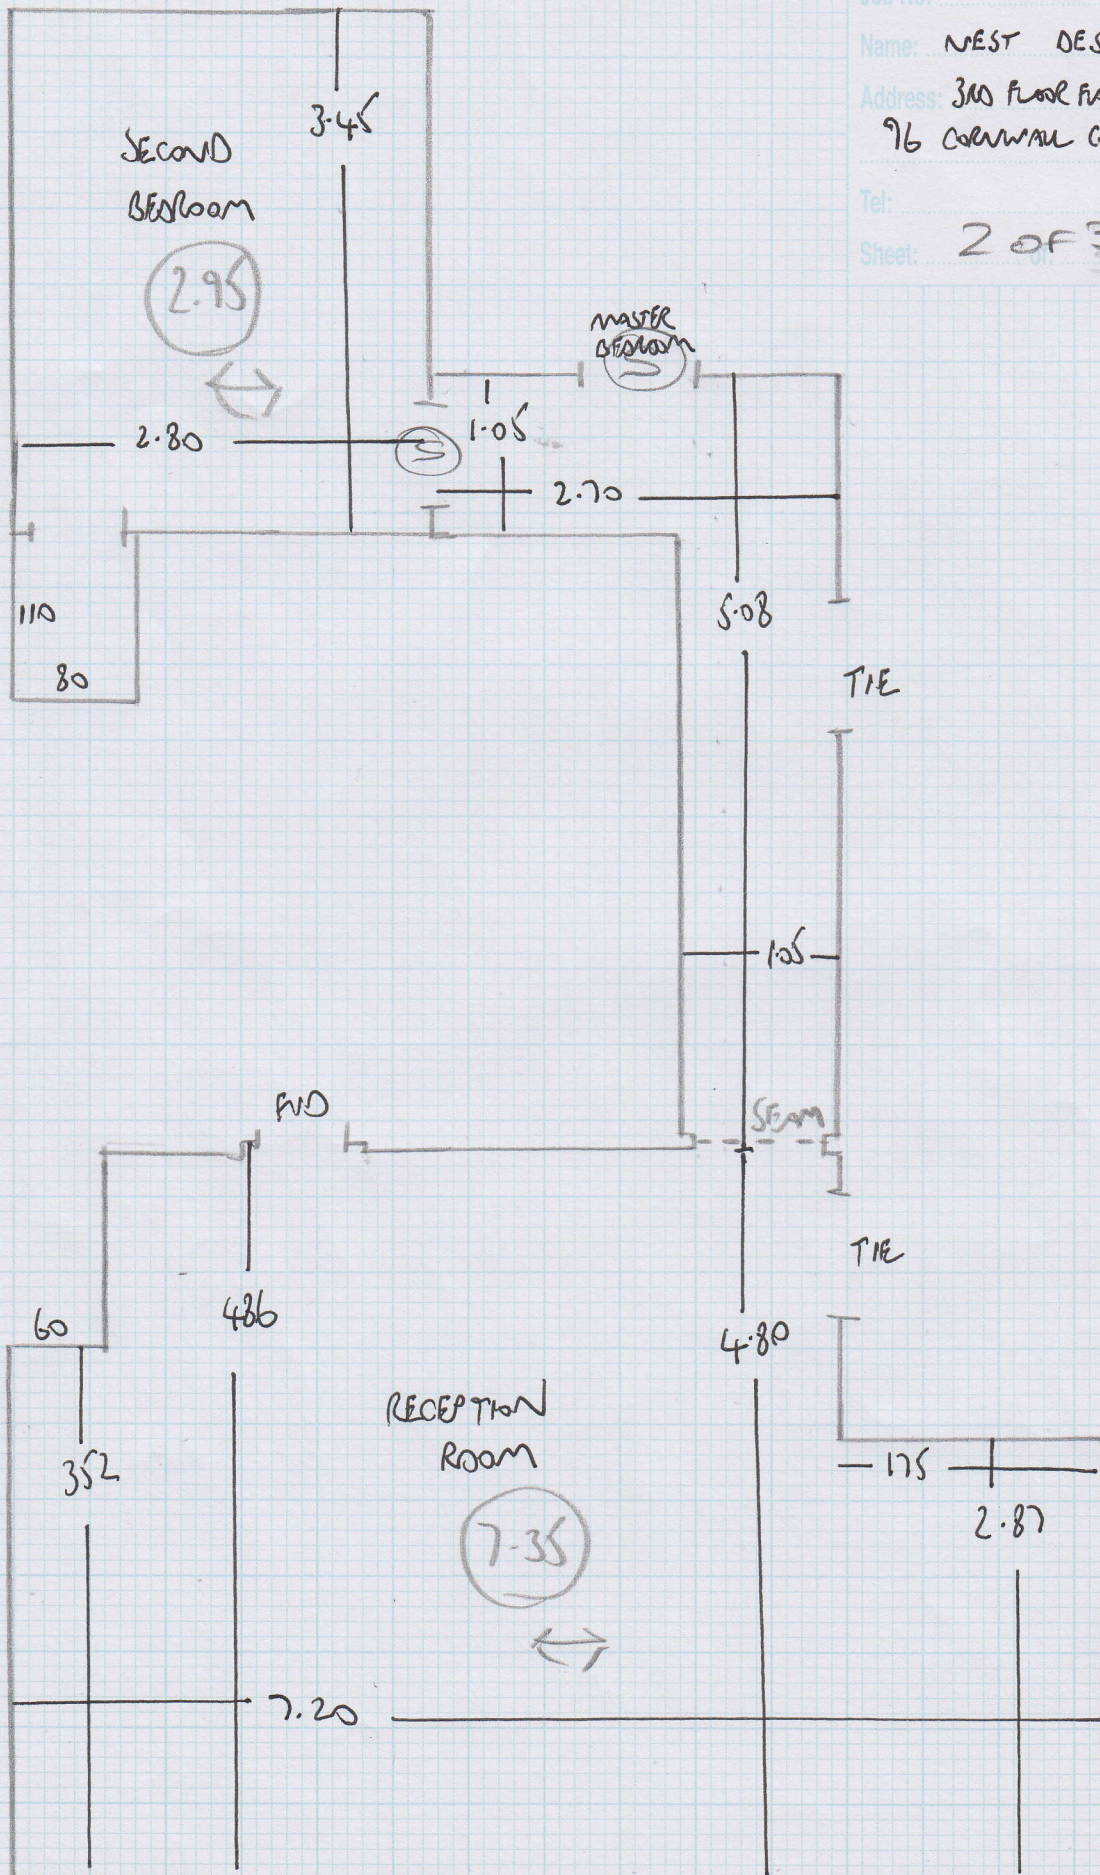

Job No: F 23 445
Name: NEST DEURN
Address: 310 FIF 96 CORNWALL
GONS SW7
Tel:
Sheet: 1 OF 3

4.90 Plan
7.35 Reception Room
2.95 2nd Bedroom
15.20 x 5.00 = 76m²

SLOANE TWIST 50
SLO 5035 (TUNDRA)

Job No: F23445
 Name: NEST DESIGN
 Address: 3RD FLOOR FIVE
 96 COLWELL GARDENS SW7
 Tel:
 Sheet: 2 OF 3

Job No: F2344S
Name: NEST DESIGN
Address: 3rd Floor Flat
96 Cornwall Court SW7
Tel:
Sheet: 3 of 3

EXISTING CARPET
WEST END PRESTIGE / SUPREME
POSSIBLY COL SWEDEN ON ACOUSTICLAY 8
EXCEPT MASTER BED - PURPLE VELVET