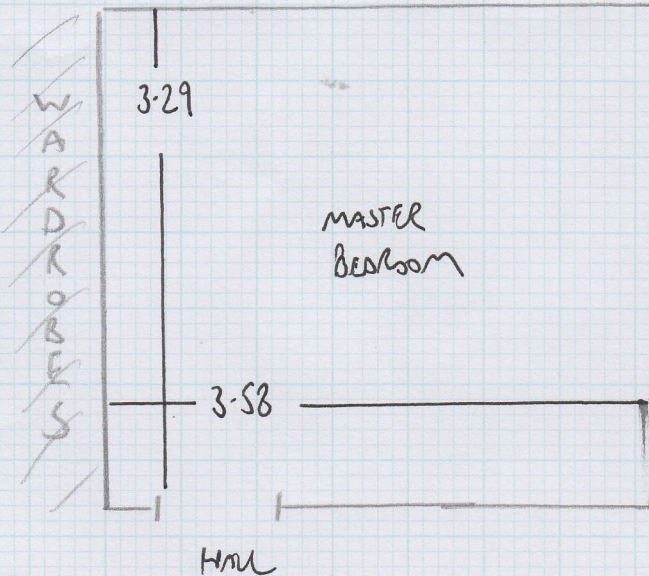

Job No: F 23 445
Name: NEST DEURN
Address: 310 FIF 96 CORNWALL
GONS SW7
Tel:
Sheet: 1 OF 3

4.90 Plan
7.35 Reception Room
2.95 2nd Bedroom
15.20 x 5.00 = 76m²

SLOANE TWIST 50
SLO 5035 (TUNDRA)

Job No: F23445
 Name: NEST DESIGN
 Address: 3RD FLOOR FIVE
 96 COLWELL GARDENS SW7
 Tel:
 Sheet: 2 OF 3

Job No: F2344S
Name: NEST DESIGN
Address: 3rd Floor Flat
96 Cornwall Court SW7
Tel:
Sheet: 3 of 3

EXISTING CARPET
WEST END PRESTIGE / SUPREME
POSSIBLY COL SWEDEN ON ACOUSTICLAY 8
EXCEPT MASTER BED - PURPLE VELVET