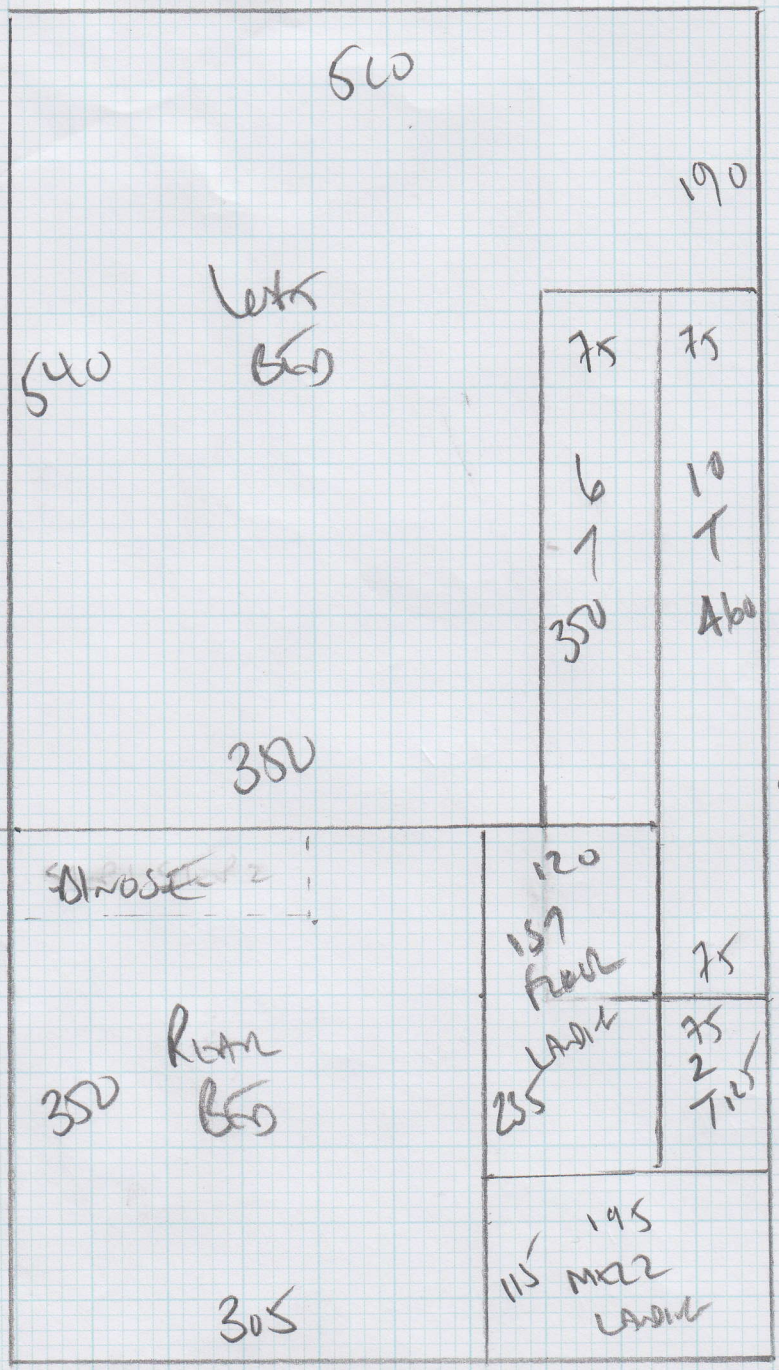

Job No: F23453
 Name: PAWEL S
 Address: SA CLIXTON GARDEN
 W10 8TG
 Tel:
 Sheet: 1 of 2

890

Luxor L25
 Cambrian Stone
 Plan 1 890 x 500
 Plan 2 165 x 500
 from 60 350 x 500
 1405 x 500

7025m²

165

Job No: F23453
 Name: PAWERS
 Address: SACRISTIA GARDEN
 W6 8TG
 Tel:
 Sheet: 2 of 2

- w7 75 x 92
- w6 60 x 93
- w5 56 x 65
- 67
- 45 x 65
- w4 55 x 65
- w3 81 x 95
- w2 60 x 92
- w1 57 x 73

- WITAN
- 61N
- 46 x 90
- 107
- 45 x 69

STEP 37 x 100
 STEP 30 x 70
 TIE TO BARRACLOUGH TILES