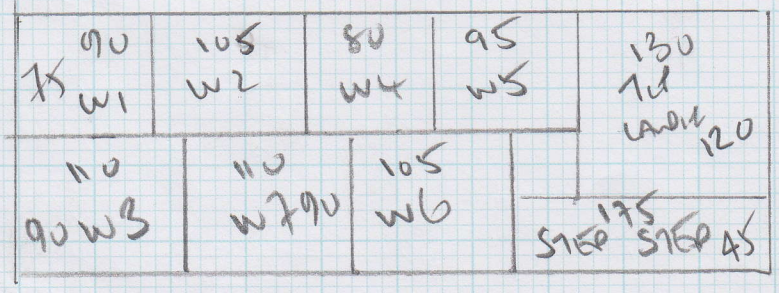

Job No: F23453
 Name: PAWEL S
 Address: SA CLIXTON GARDEN
 W10 8TG
 Tel:
 Sheet: 1 of 2

890

Luxor L25
 Cambrian Stone
 Plan 1 890 x 500
 Plan 2 165 x 500
 from 60 350 x 500
 1405 x 500

7025m²

165

Job No: F23453
 Name: PAWERS
 Address: SACRISTIA GARDEN
 W6 8TG
 Tel:
 Sheet: 2 of 2

- w7 75 x 92
- w6 60 x 93
- w5 56 x 65
- 67
- 45 x 65
- w4 55 x 65
- w3 81 x 95
- w2 60 x 92
- w1 57 x 73

- WITAN
- 61N
- 46 x 90
- 107
- 45 x 69

STEP 37 x 100
 STEP 30 x 70
 TIE TO BARRACLOUGH TILES