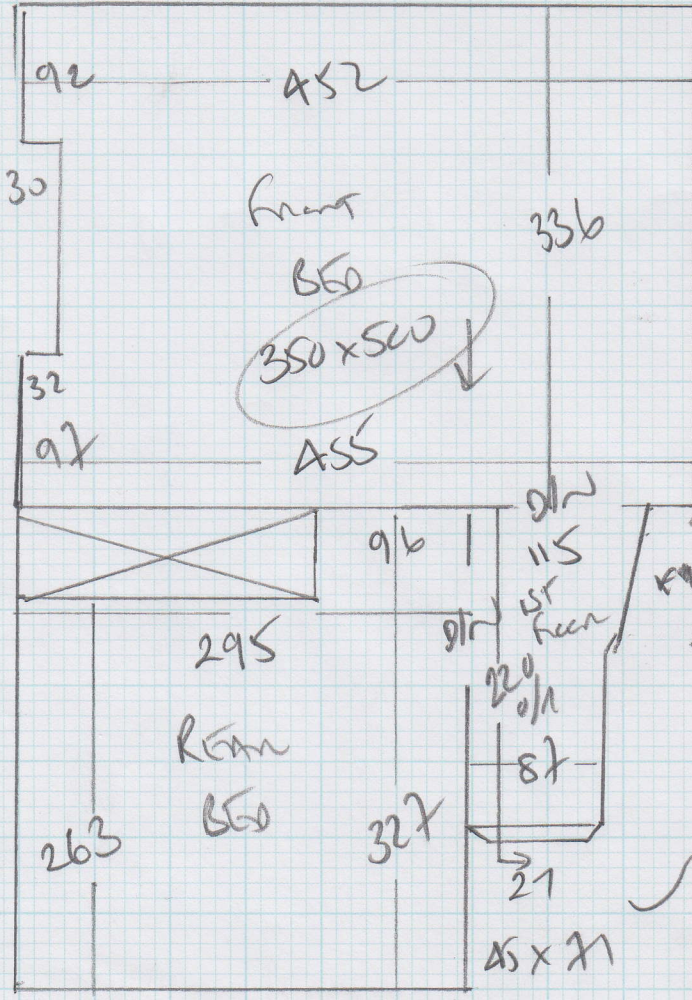

Job No: F23453
 Name: PAWEL S
 Address: SA CLIXTON GARDEN
 W10 8TG
 Tel:
 Sheet: 1 of 2

890

Luxor L25
 Cambrian Stone
 Plan 1 890 x 500
 Plan 2 165 x 500
 from 60 350 x 500
 1405 x 500

7025m²

165

Job No: F23453
 Name: PAWERS
 Address: SACRISTIA GARDEN
 W6 8TG
 Tel:
 Sheet: 2 of 2

- w7 75 x 92
- w6 60 x 93
- w5 56 x 65
- 67
- 45 x 65
- w4 55 x 65
- w3 81 x 95
- w2 60 x 92
- w1 57 x 73

- WITAN
- 61N
- 46 x 90
- 107
- 45 x 69

STEP 37 x 100
 STEP 30 x 70
 TIE TO BARRACLOUGH TILES