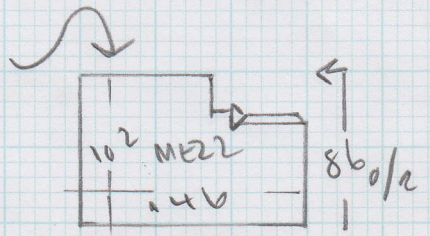

Job No: F23453
 Name: PAWEL S
 Address: SA CLIXTON GARDEN
 W10 8TG
 Tel:
 Sheet: 1 of 2

890

Luxor L25
 Cambrian Stone
 Plan 1 890 x 500
 Plan 2 165 x 500
 from 60 350 x 500
 1405 x 500

7025m²

165

Job No: F23453
 Name: PAWERS
 Address: SACRISTIA GARDEN
 W6 8TG
 Tel:
 Sheet: 2 of 2

- w7 75 x 92
- w6 60 x 93
- w5 56 x 65
- 67
- 45 x 65
- w4 55 x 65
- w3 81 x 95
- w2 60 x 92
- w1 57 x 73

- WITAN
- 61N
- 46 x 90
- 107
- 45 x 69

STEP 37 x 100
 STEP 30 x 70
 TIE TO BARRACLOUGH TILES