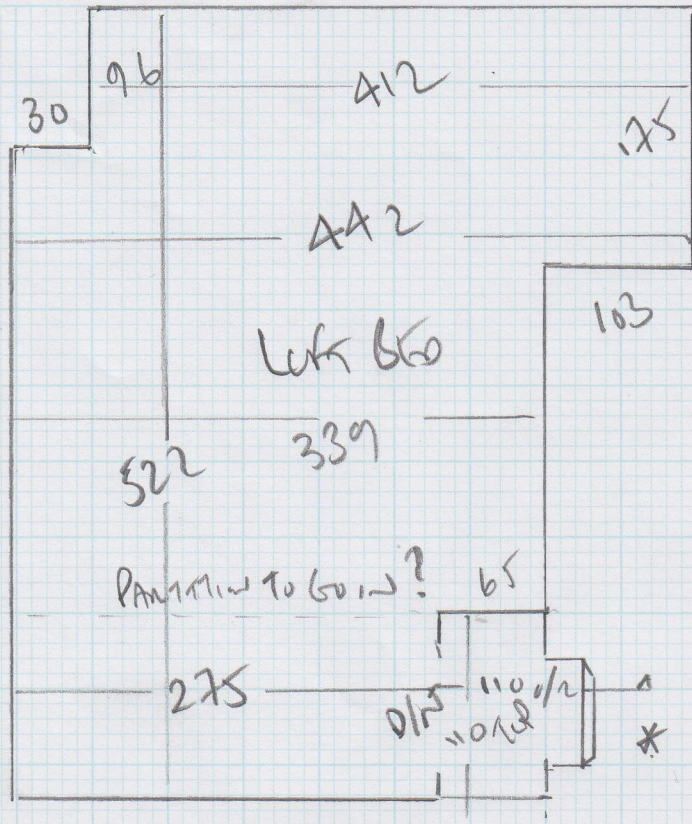

Job No: F23453
 Name: PAWEL S
 Address: SA CLIXTON GARDEN
 W10 8TG
 Tel:
 Sheet: 1 of 2

890

Luxor L25
 Cambrian Stone
 Plan 1 890 x 500
 Plan 2 165 x 500
 from 60 350 x 500
 1405 x 500

7025m²

165

Job No: F23453
 Name: PAWERS
 Address: SACRISTIA GARDEN
 W6 8TG
 Tel:
 Sheet: 2 of 2

- w7 75 x 92
- w6 60 x 93
- w5 56 x 65
- 67
- 45 x 65
- w4 55 x 65
- w3 81 x 95
- w2 60 x 92
- w1 57 x 73

- WITAN
- 61N
- 46 x 90
- 107
- 45 x 69

STEP 37 x 100
 STEP 30 x 70
 TIE TO BARRACLOUGH TILES