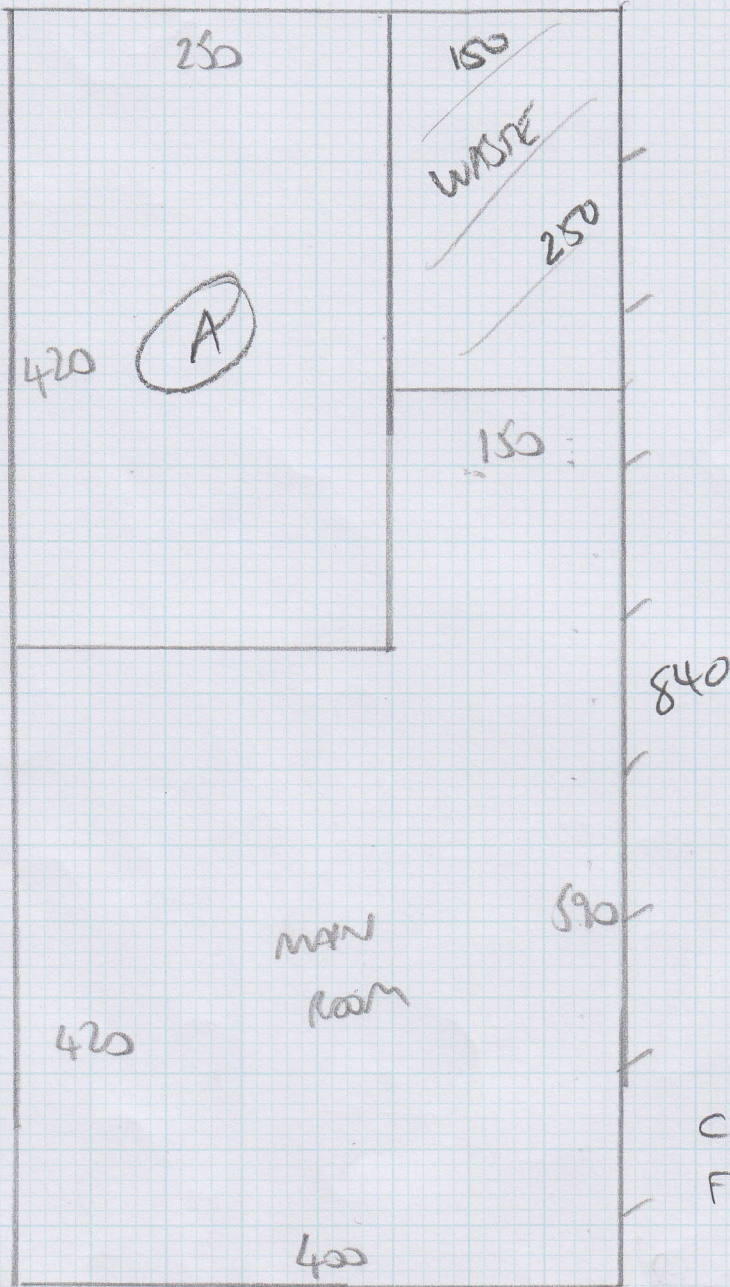

Job No: F23454  
Name: TEMPLETON BLAKE  
Address: FLAT 9,  
28 BEAUFORT GONS  
SW3 1QQ  
Tel:  
Sheet: 1 OF 2

(5-61)  
CITY TWIST  
FELT BACK  
SAND 270  
8-40 x 4MTR

Job No: F23454  
Name: O'ROOFE / TEMPLETON  
Address: FAT 9  
28 BEAUFORT CONS SW3  
Tel:  
Sheet: 2 of 2