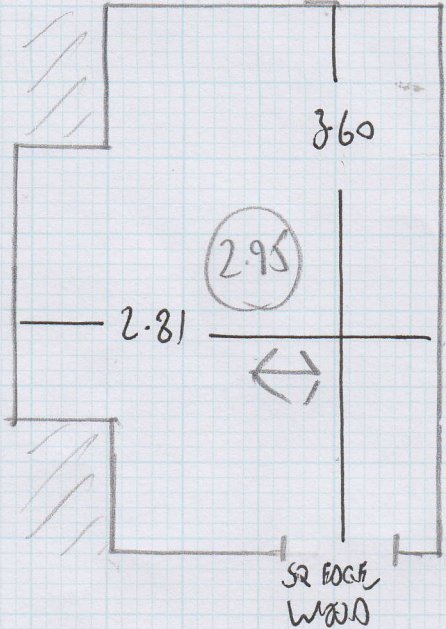

Job No: F23455  
Name: O'Sullivan  
Address: 47 SWISH BUCKLE  
UPPER RICHMOND RD SWIS 2FR  
Tel:  
Sheet: 1 of 1

638116  
HANOI WICKER

2.95m x 4.00m

CHAIR SEAT ALL

2.71 (DND)

(12-1) + 0.50