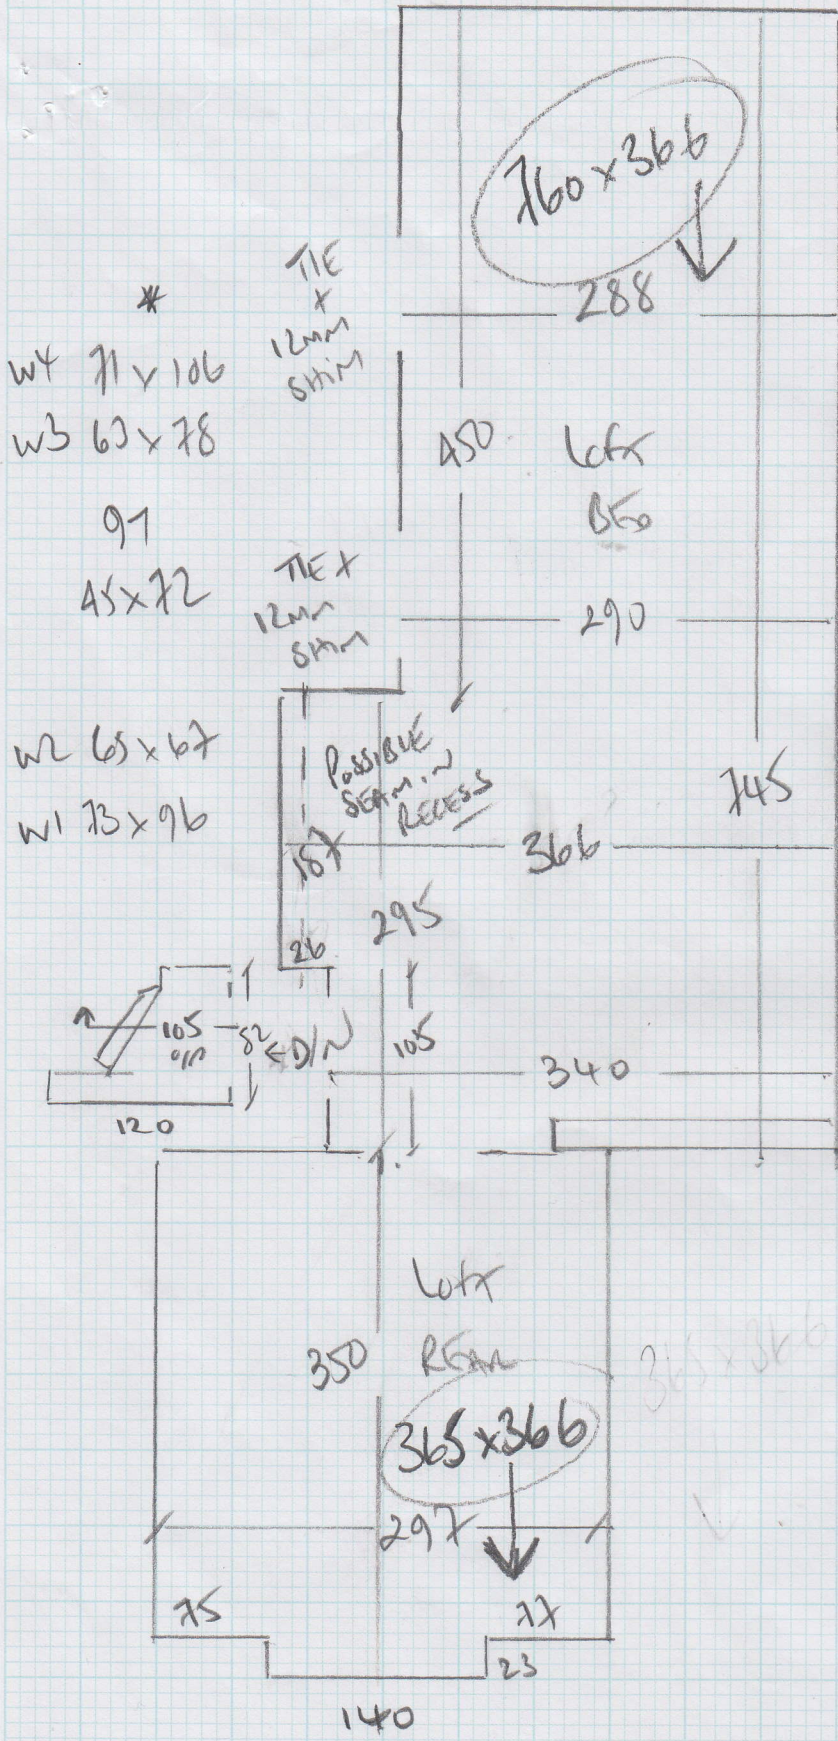

Job No: F23468
 Name: CHAMBERLAIN
 Address: 20 STRATHMORE RD
 SW6 3BA
 Tel:
 Sheet: 1 of 1

2 ROOMS ONLY
 WASTEND VENT
 'PRESTIGE'
 MUSH ROOM
 760 x 366
 365 x 366

NOT DAME
 STAIN