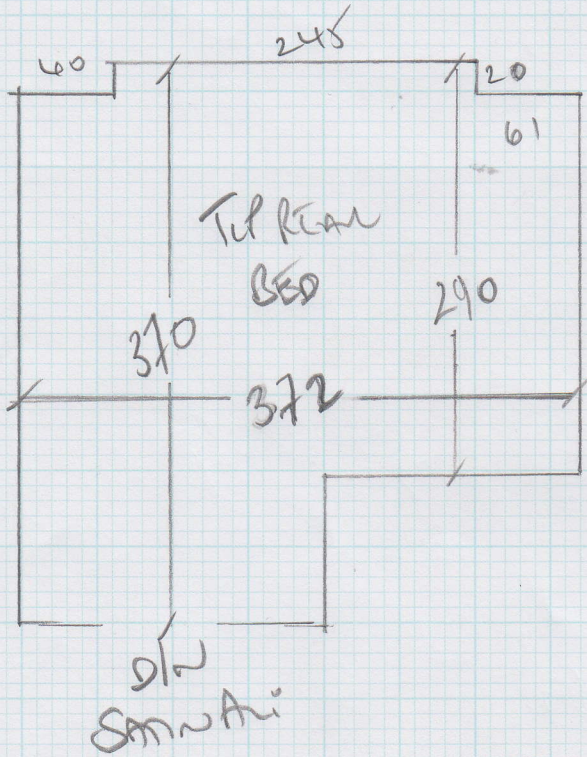

Job No: F23479

Name: MORGAN

Address: 11 EUNBURY ST
SWB 6EX

Tel:

Sheet: 1 of 1

Final cost for 494 m²
Ka 385 x 400m

1540m²