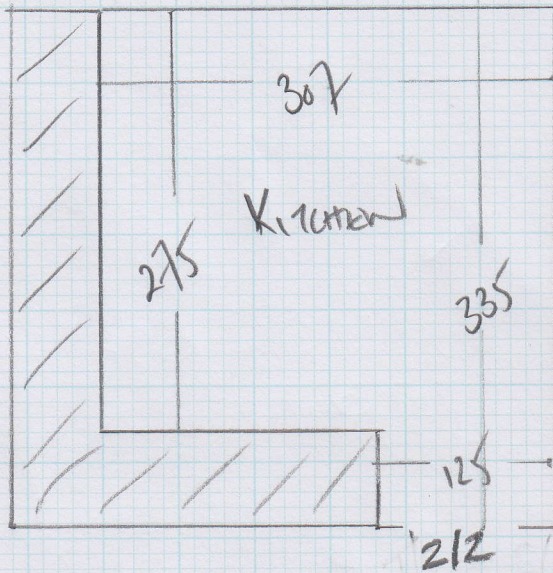

Job No: F23480
 Name: GENERAL
 Address: FAT 3
 60 TREMAJUC ROAD
 Tel: SW47LL
 Sheet: 1 of 1

EXISTING CERAMICS on 24mm CH/BEARD GO UNDER AN UNITS!!

BUILDERS TO SORT OUT FLOOR LEVELS + UPLIFT EXISTING CERAMICS

ALLOW FLEX SENSIO OVER BUILDERS NEW LAYOUT

+ QUOTE KANDOLAN KITCHEN TILE K P99

3 BOXES @ 334m² (1002m²)