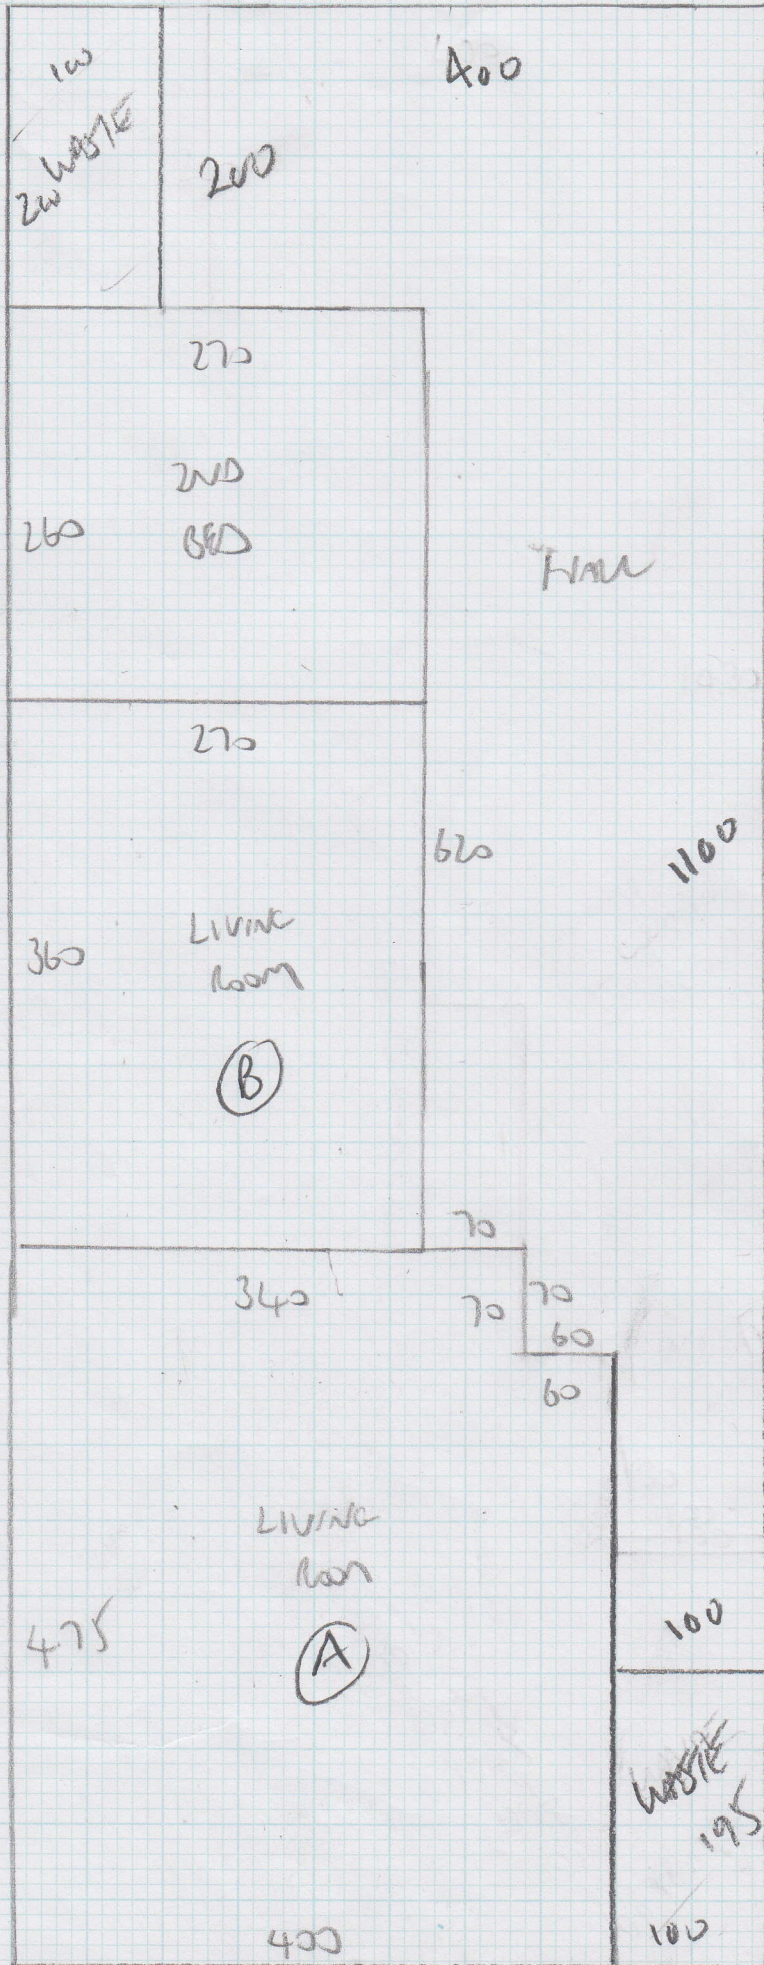

Job No: F23485  
 Name: Goodman  
 Address: \_\_\_\_\_  
 Tel: \_\_\_\_\_  
 Sheet: 1 of 3

SDNY  
 COLOUR 110

RAW 1295 x 500  
 BED 395 x 500

1690 x 500

84.50m<sup>2</sup>

12.95

Job No: F23485  
 Name: GOODALL  
 Address: 117 BISHOPS MANORNS  
 BISHOPS PARK ROAD SW6 6DY  
 Tel:  
 Sheet: 2 of 3

Job No: F23485  
Name: Goodall  
Address: 117 BISHOPS MANORS  
BISHOPS PK RD SW6 6DY  
Tel:  
Sheet: 3 of 3