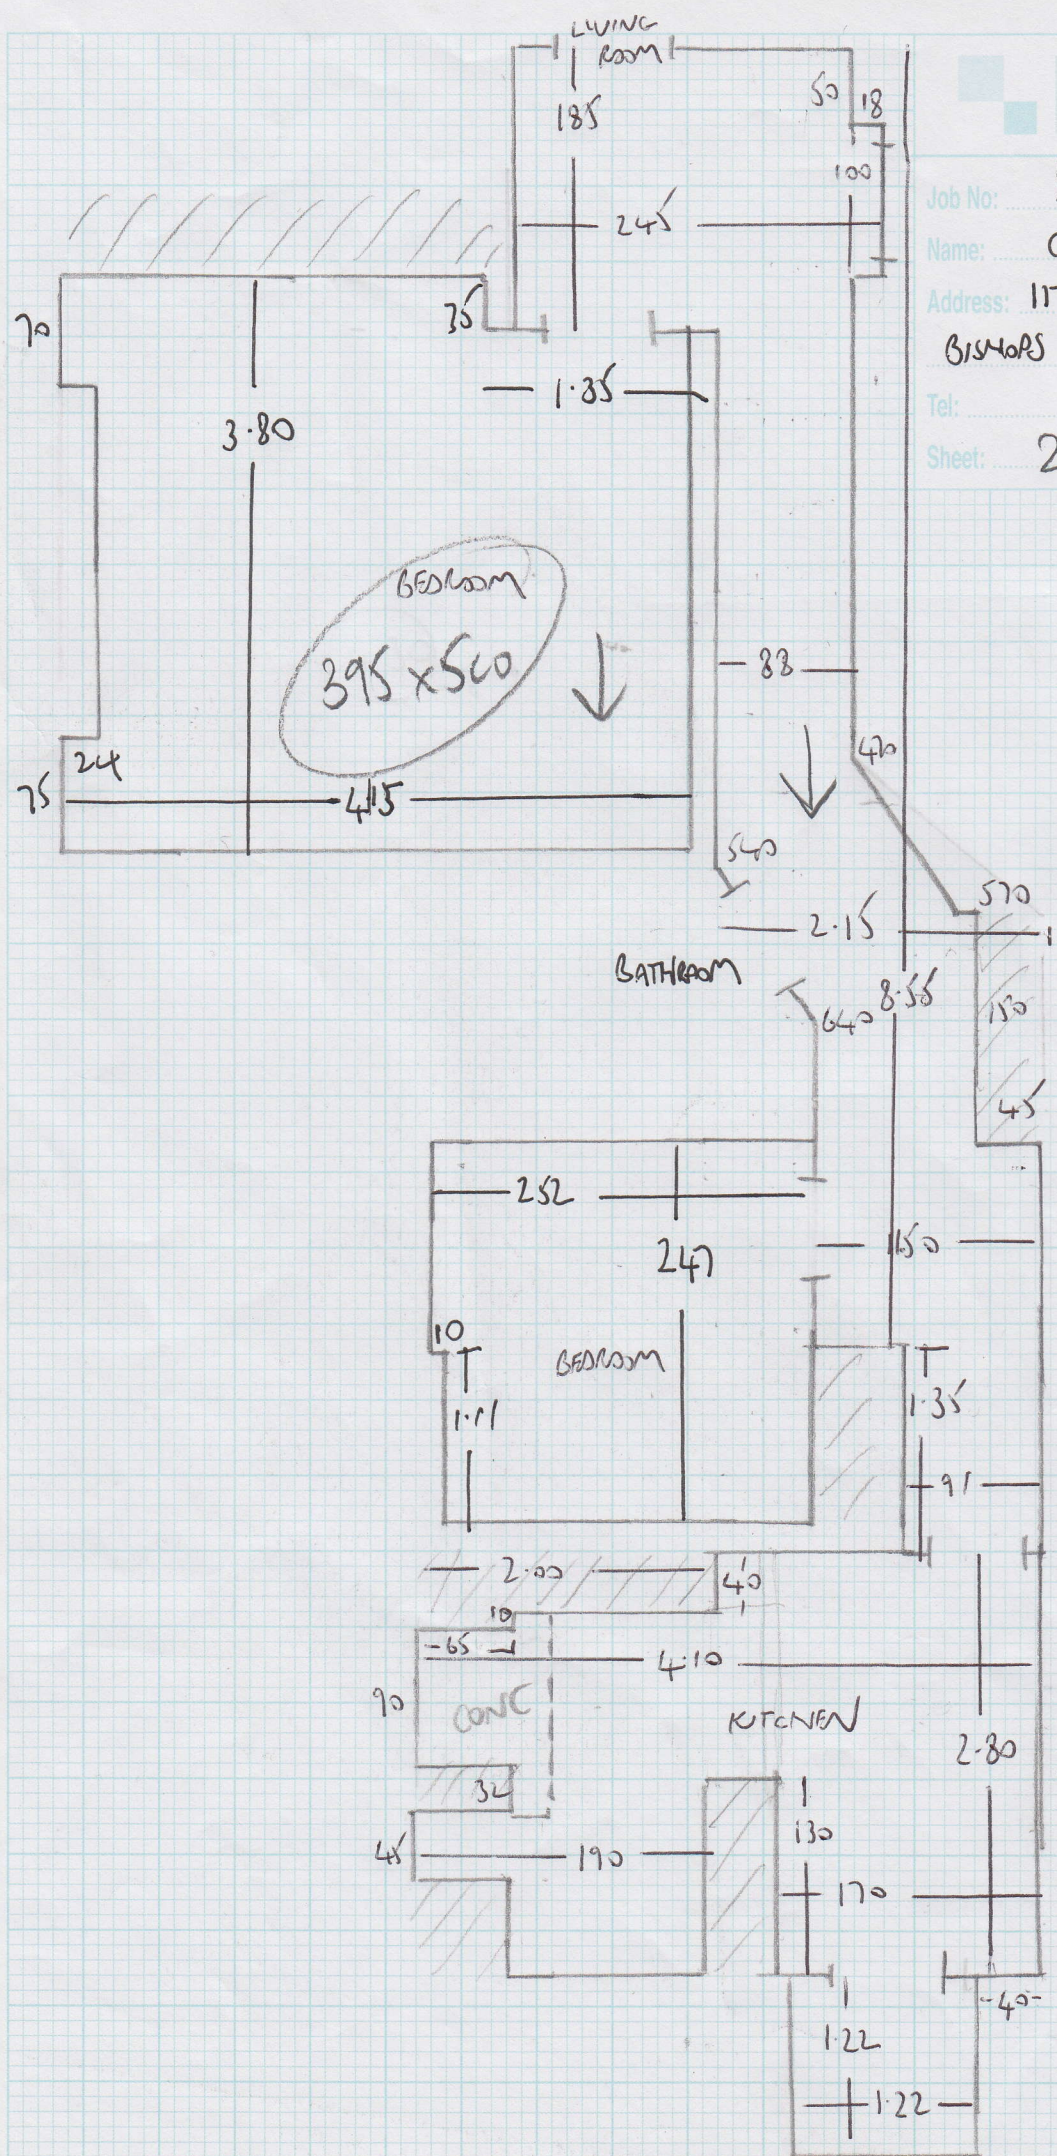

Job No: F23485  
 Name: Goodman  
 Address: \_\_\_\_\_  
 Tel: \_\_\_\_\_  
 Sheet: 1 of 3

SDNY  
 COLOUR 110

RAW 1295 x 500  
 BED 395 x 500

1690 x 500

84.50m<sup>2</sup>

12.95

Job No: F23485  
 Name: GOODALL  
 Address: 117 BISHOPS MANORNS  
 BISHOPS PARK ROAD SW6 6DY  
 Tel:  
 Sheet: 2 of 3

Job No: F23485  
Name: Goodall  
Address: 117 BISHOPS MANORS  
BISHOPS PK RD SW6 6DY  
Tel:  
Sheet: 3 of 3