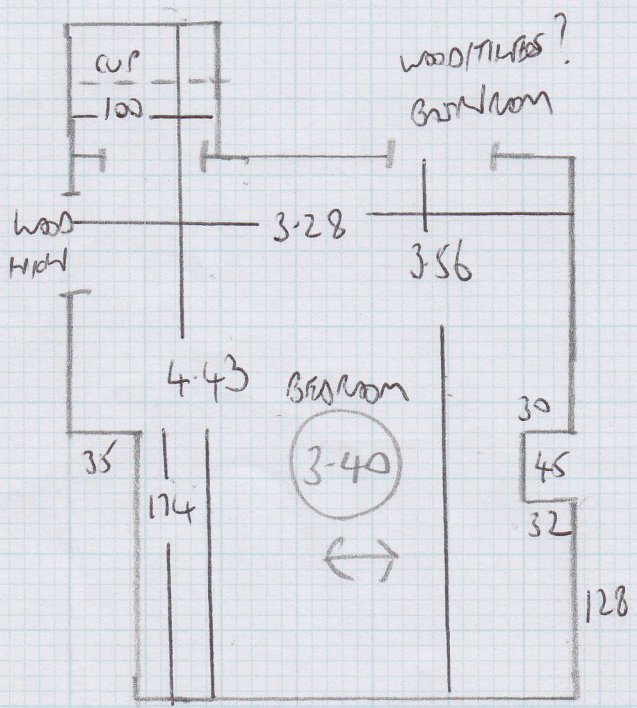

Job No: F23488
 Name: SON SINO TURKCAN
 Address: D - 34 CRAWLEY ROAD
 SW7
 Tel:
 Sheet: 1 OF 1

S-15
 3-40
 3-35

 11.90m x 4.00m
 = 47.6m²

MICHIGAN 620/28
 (GUNSMOILE)

MEZZANINE
 BUT TO FLOOR

7
 10
 12