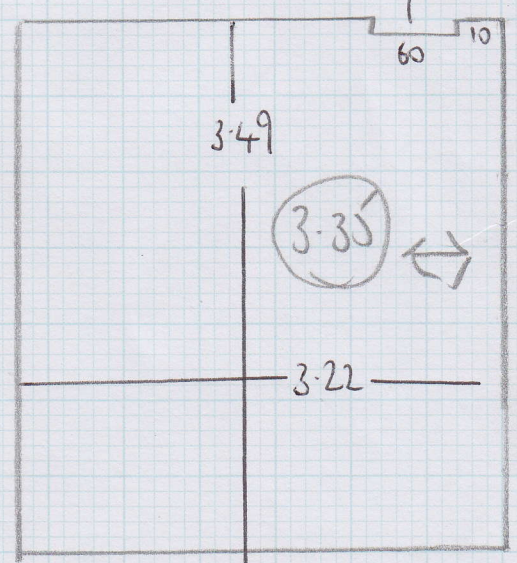

Job No: F23488
 Name: SON SINO TURKCAN
 Address: D - 34 CRAWLEY ROAD
 SW7
 Tel:
 Sheet: 1 OF 1

S-15
 3-40
 3-35

 11.90m x 4.00m
 = 47.6m²

MICHIGAN 620/28
 (GUNSMOILE)

MEZZANINE
 BUT TO FLOOR

7
 10
 12