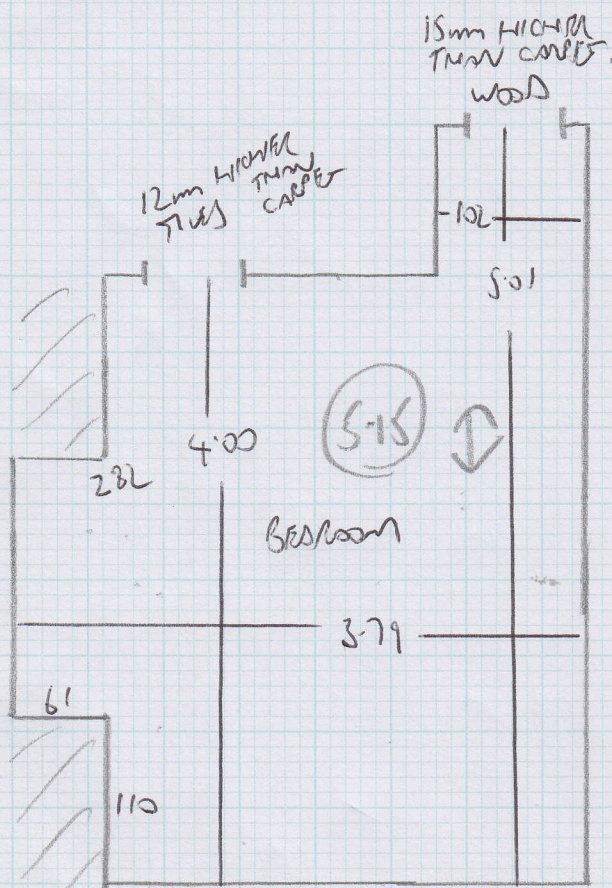

Job No: F23488
 Name: SON SINO TURKCAN
 Address: D - 34 CRAWLEY ROAD
 SW7
 Tel:
 Sheet: 1 OF 1

S-15
 3-40
 3-35

 11.90m x 4.00m
 = 47.6m²

MICHIGAN 620/28
 (GUNSMOILE)

MEZZANINE
 BUT TO FLOOR

7
 10
 12