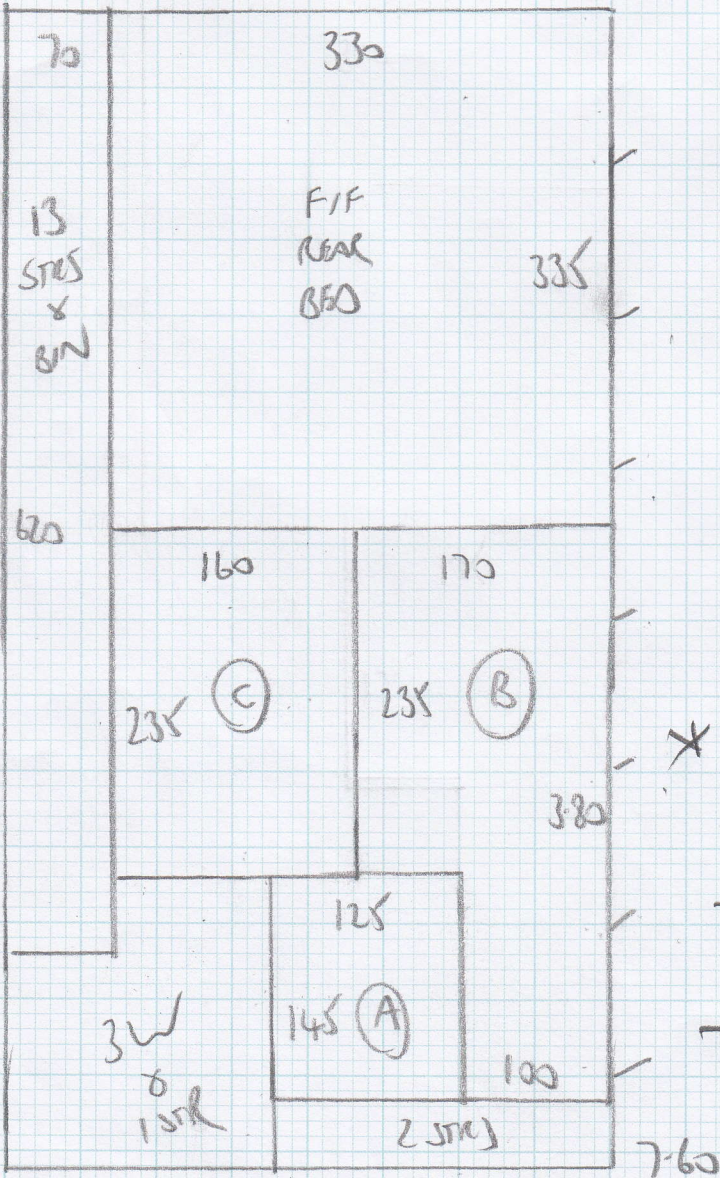

Job No: F23489
 Name: WESSEX
 Address: 53 ALLESTREE ROAD
 SW6 6AD
 Tel:
 Sheet: 1 of 3

FINELOOP
 FLO-494 MUD

3-80 Plan
 7-60 Plan
 5-65 TOP BED
 4-25 1st Floor Bed
 21.30m X 4.00m
 = 85.2m²

X CUT RUNNERS
 ON SITE
 SHAPE
 + WINDERS
 1ST PHASE
 TUESDAY 17/06/14

FIRST FLOOR

Job No: F23489
 Name: WEBSTER
 Address: 53 MUESTER ROAD
 SW6 6AD
 Tel:
 Sheet: 2 of: 3

Job No: F23489
 Name: WEBSTER
 Address: 53 ANESTREE ROAD
 SW6 6AD
 Tel:
 Sheet: 3 of 3

TOP FLOOR