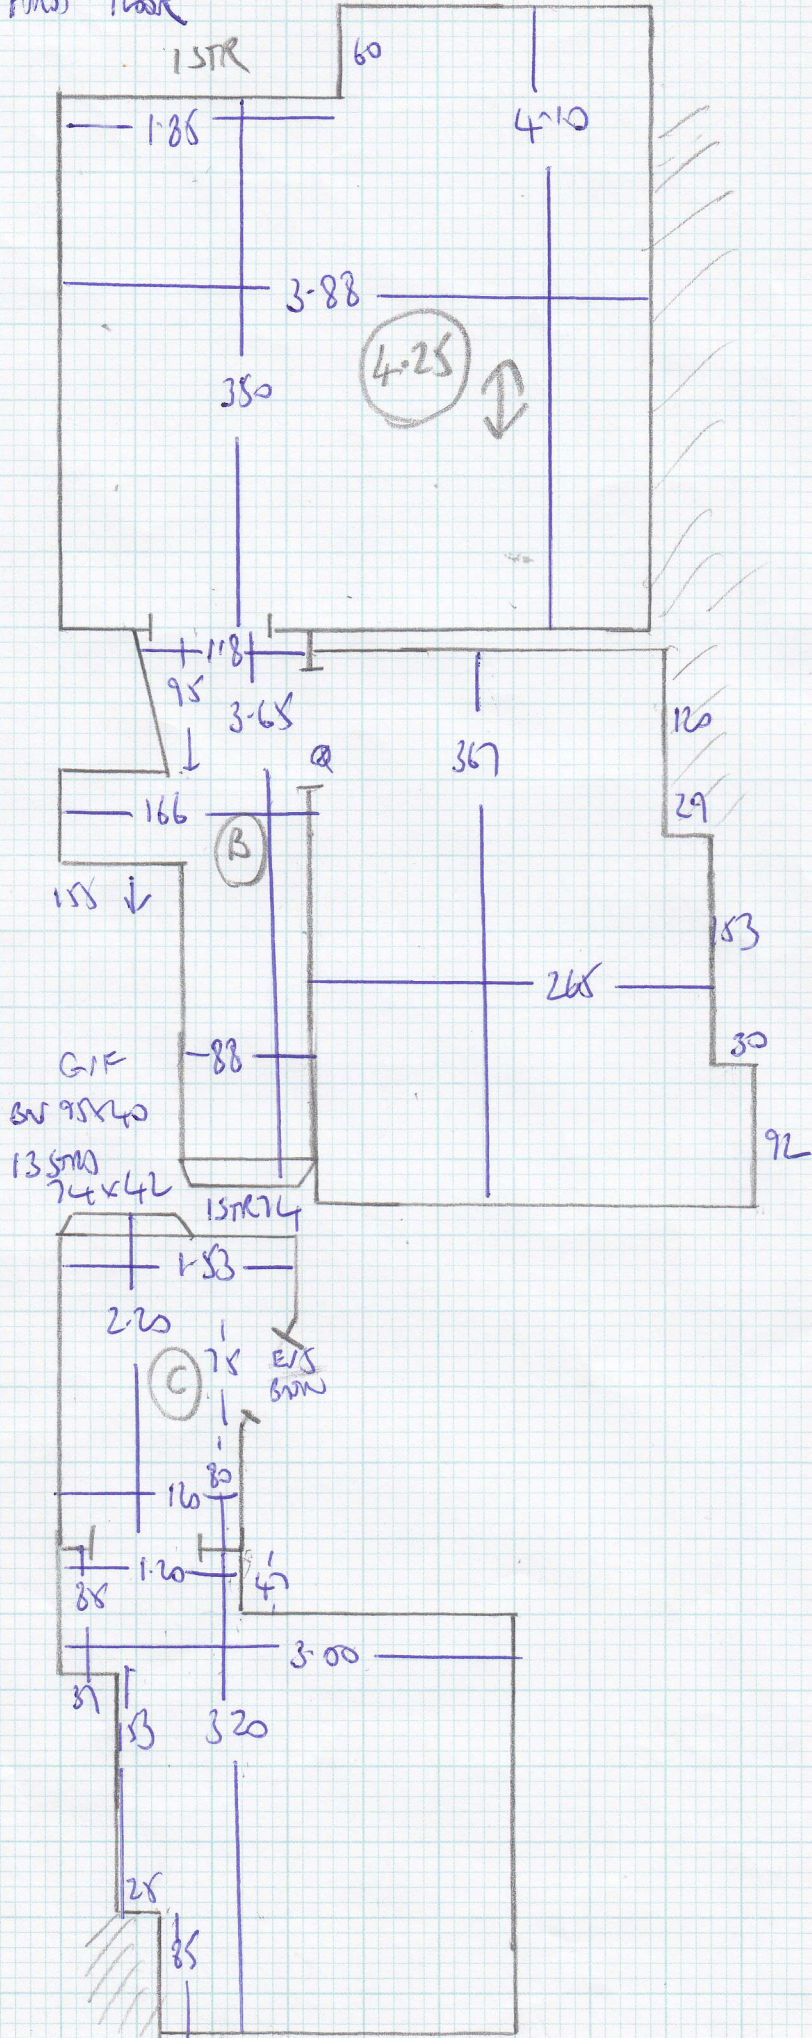

Job No: F23489
 Name: WESSEX
 Address: 53 ALLESTREE ROAD
 SW6 6AD
 Tel:
 Sheet: 1 of 3

FINELOOP
 FLO-494 MUD

3-80 Plan
 7-60 Plan
 5-65 TOP BED
 4-25 1st Floor Bed
 21.30m X 4.00m
 = 85.2m²

X CUT RUNNERS
 ON SITE
 SHAPE
 + WINDERS
 1ST PHASE
 TUESDAY 17/06/14

FIRST FLOOR

Job No: F23489
 Name: WEBSTER
 Address: 53 MUESTER ROAD
 SW6 6AD
 Tel:
 Sheet: 2 of: 3

Job No: F23489
 Name: WEBSTER
 Address: 53 ANESTREE ROAD
 SW6 6AD
 Tel:
 Sheet: 3 of 3

TOP FLOOR