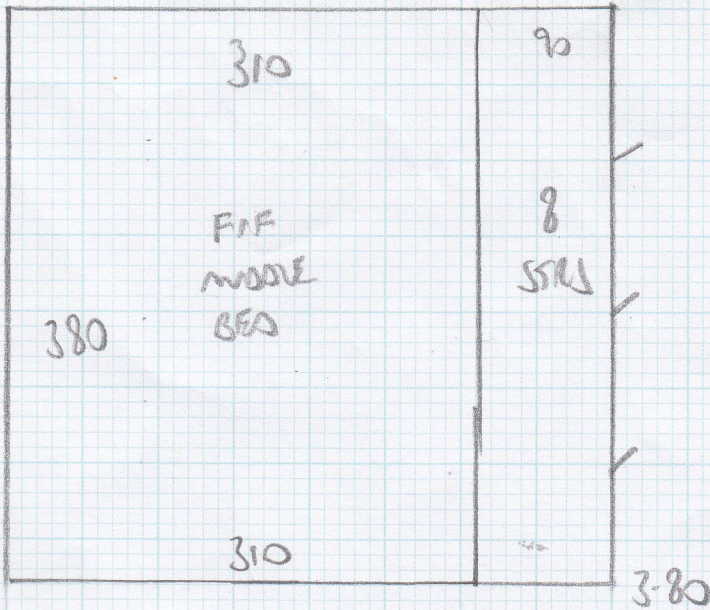

Job No: F23489
 Name: WESSEX
 Address: 53 ALLESTREE ROAD
 SW6 6AD
 Tel:
 Sheet: 1 of 3

FINELOOP
 FLO-494 MUD

3-80 Plan
 7-60 Plan
 5-65 TOP BED
 4-25 1st Floor Bed
 21.30m X 4.00m
 = 85.2m²

X CUT RUNNERS
 ON SITE
 SHAPE
 + WINDERS
 1ST PHASE
 TUESDAY 17/06/14

FIRST FLOOR

Job No: F23489
 Name: WEBSTER
 Address: 53 MUESTER ROAD
 SW6 6AD
 Tel:
 Sheet: 2 of: 3

Job No: F23489
 Name: WEBSTER
 Address: 53 ANESTREE ROAD
 SW6 6AD
 Tel:
 Sheet: 3 of 3

TOP FLOOR