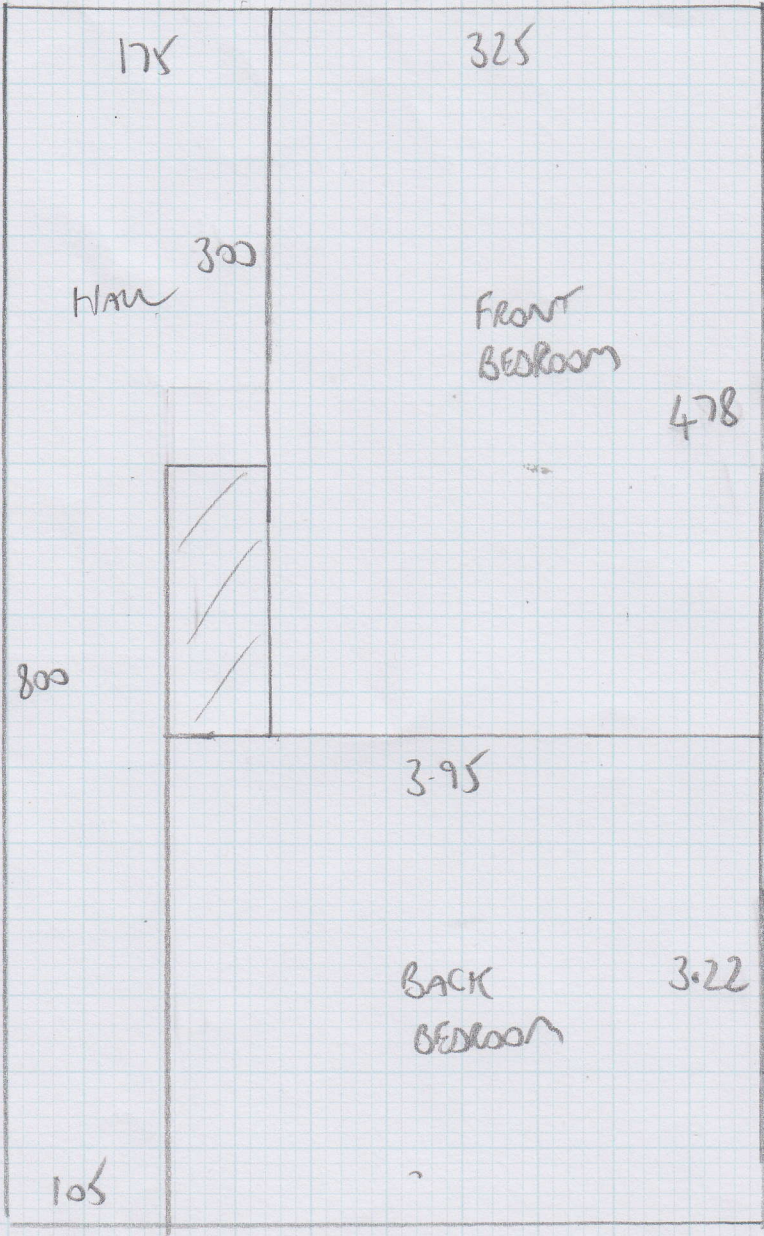

Job No: F 23502  
Name: YOUNG  
Address: 11 ST CLEMENTS MAN  
SW6 7PG  
Tel:  
Sheet: 1 of 2

SSN1  
FINE CORD  
109 ROMAN  
STONE

800 x 500  
(PLAN)