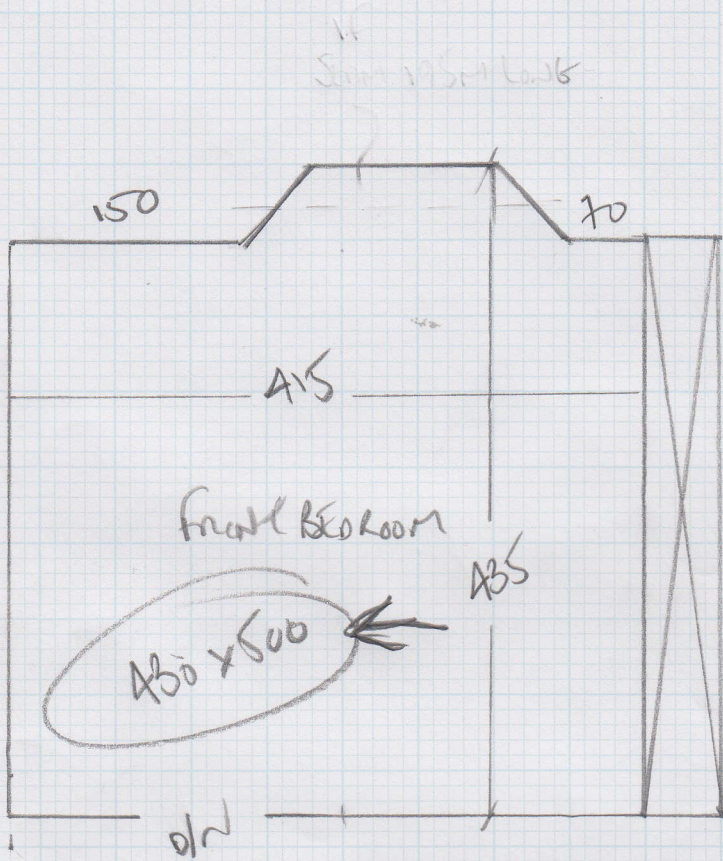

Job No: F23503
Name: Honor
Address: 50 Blawson Road
SW6 6AA
Tel:
Sheet: 1 of 1

Area 41'50" x
Mid Fabric
AP50 092

430 x 500 M