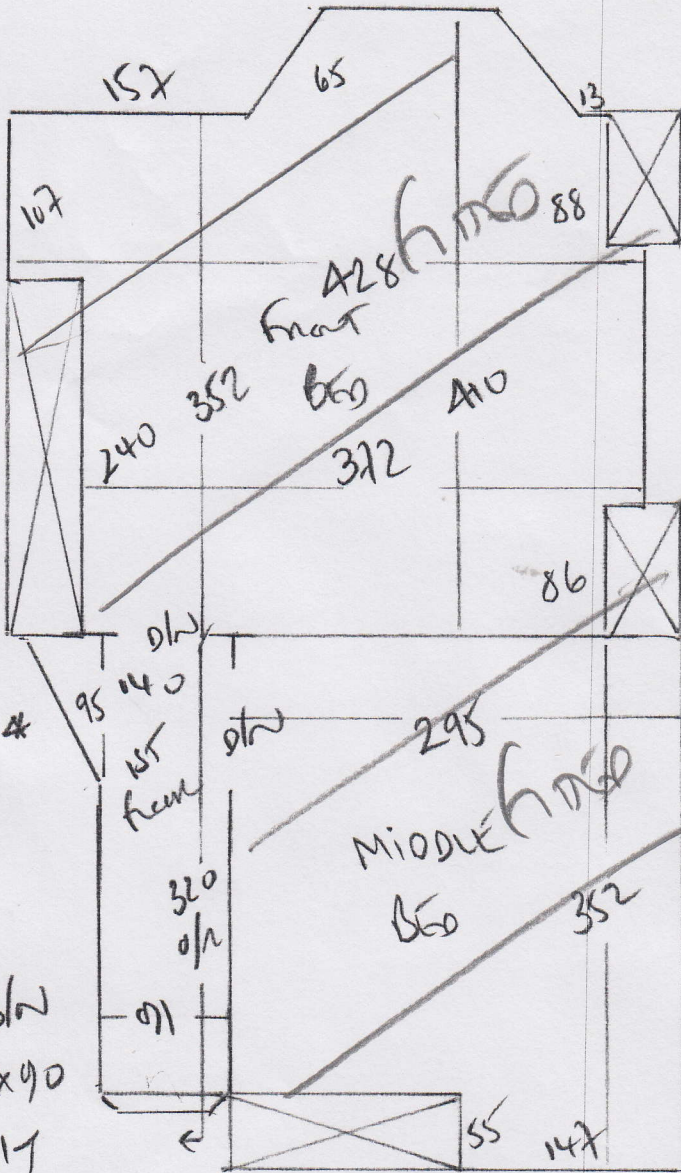

Job No: F 23504  
 Name: CHAMBERLAIN  
 Address: 20 Staminlow Rd  
 SW6 3BA  
 Tel:  
 Sheet: 1 of 3

Wool Iconic  
 1502 JCL  
 575 x 400

23m<sup>2</sup>

F23504

~~306~~  
CHAMBERLAIN  
20 SETBACK RD  
SW6 3BA

3063

~~425 x 457~~

~~WEST END  
310 x 366~~

TAPERED  
beam  
runner  
61W  
45 x 90  
117  
45 x 74

STAND/LANDINGS  
WOOL ICONIC  
ISO2 JELIUM  
SEE STS x AM  
CUTTING PLAN

T.29.02 120mm TARE  
for RUNNER on 1ST FLOOR