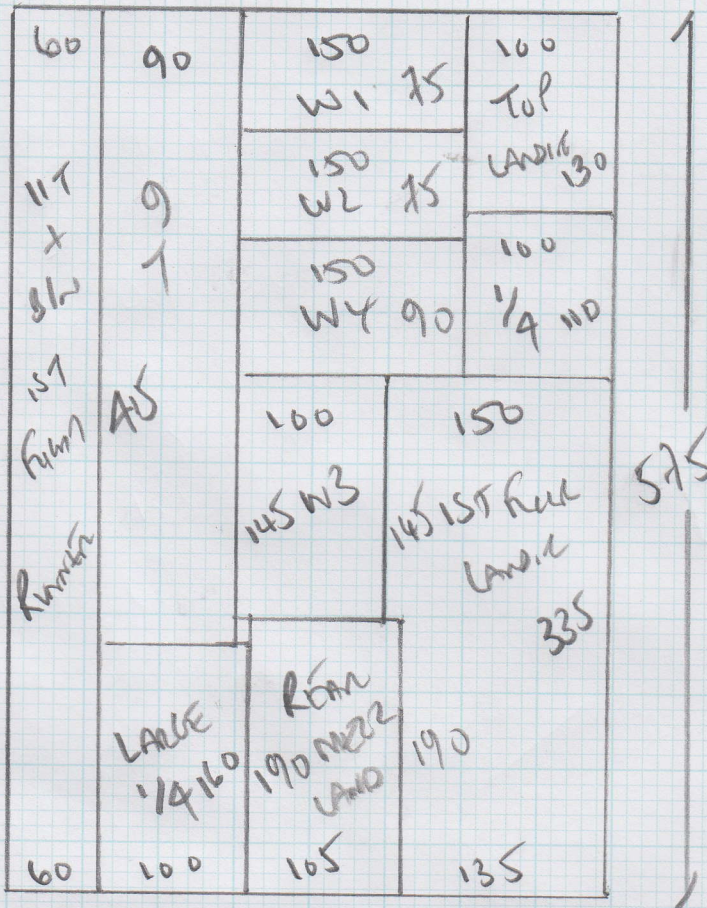

Job No: F 23504  
 Name: CHAMBERLAIN  
 Address: 20 Staminlow Rd  
 SW6 3BA  
 Tel:  
 Sheet: 1 of 3

Wool Iconic  
 1502 JCL  
 575 x 400

23m<sup>2</sup>

F23504

~~306~~  
CHAMBERLAIN  
20 SETBACK RD  
SW6 3BA

3063

~~425 x 457~~

~~WEST END  
310 x 366~~

TAPERED  
beam  
runner  
61W  
45 x 90  
117  
45 x 74

STAND/LANDINGS  
WOOL ICONIC  
ISO2 JELIUM  
SEE STS x AM  
CUTTING PLAN

T.29.02 120mm TARE  
for RUNNER on 1ST FLOOR