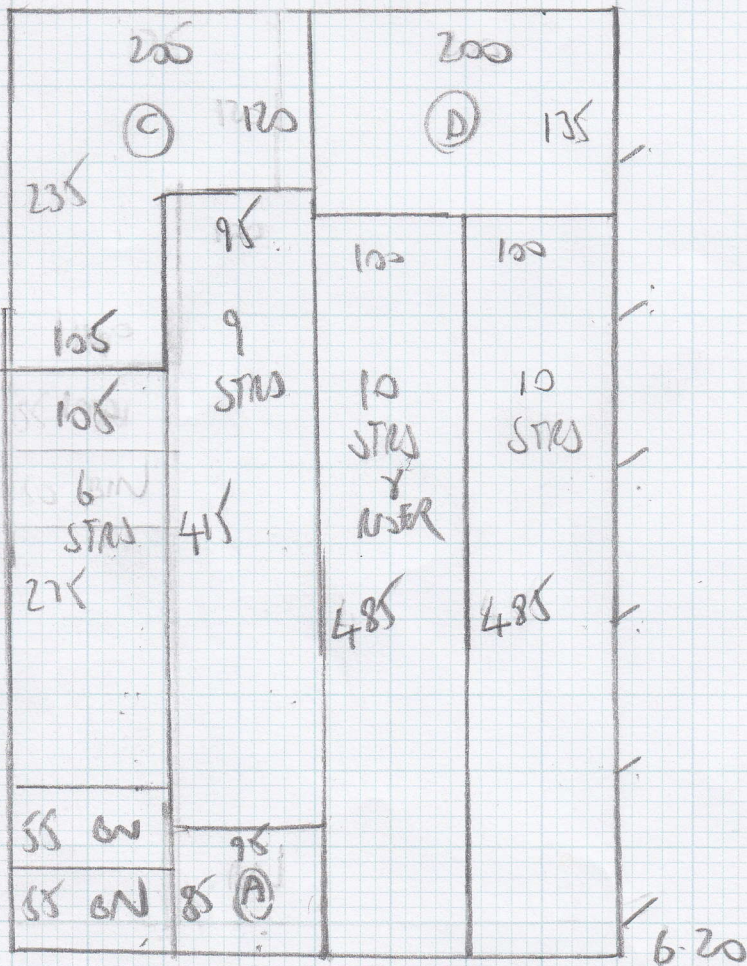

Job No: F23514

Name: NEST DESIGN

Address: 20 FARSE RD
WILY OEP

Tel:

Sheet: 1 OF 2

MACEDONIA 609/27

4.20

6.20

10.40 x 4.00

= 41.6M²

BASEMENT ROOM

2.70M x 4.00

= 10.8M²

SSN1 FIN109

Job No: F23514

Name: NEST DESIGN

Address: 20 FAROE RD

W14 OEP

Tel:

Sheet: 2 of 2

TOP

10 STPS 73

5 STPS 75

BN 95x45
9 STPS 75

2 STPS 72

BASEMENT

RISEL 68x18

10 STPS 70

BN 92x40

KITCHEN

MOTHER IN THIS ROOM PROBABLY OLD INFECTATION.