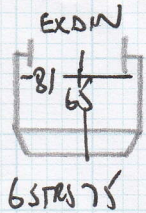

Job No: F23514

Name: NEST DESIGN

Address: 20 FAROE RD

W14 OEP

Tel:

Sheet: 2 of 2

TOP

10 STPS 73