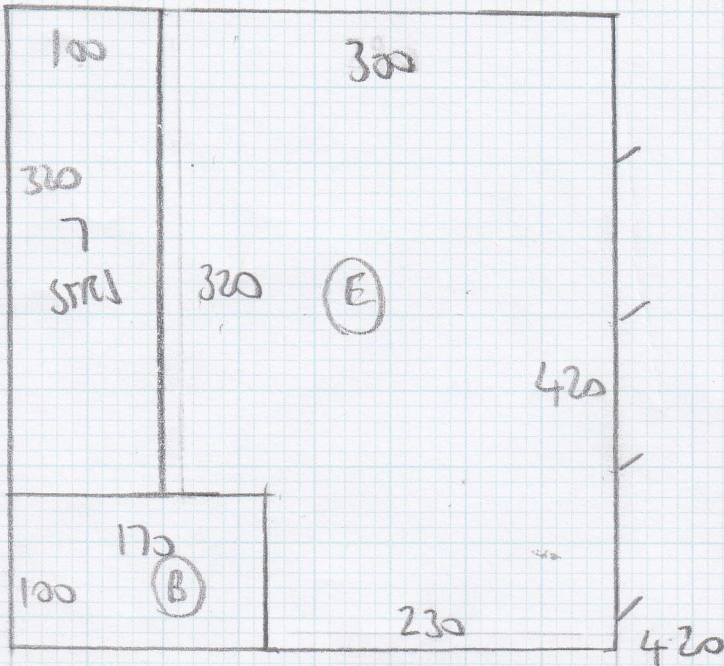

Job No: F23514

Name: NEST DESIGN

Address: 20 FARSE RD
WILY OEP

Tel:

Sheet: 1 OF 2

MACEDONIA 609/27

4.20

6.20

10.40 x 4.00

= 41.6M²

BASEMENT ROOM

2.70M x 4.00

= 10.8M²

SSN1 FIN109

Job No: F23514

Name: NEST DESIGN

Address: 20 FAROE RD

W14 OEP

Tel:

Sheet: 2 of 2

TOP

10 STPS 73

5 STPS 75

BN 95x45
9 STPS 75

2 STPS 72

BASEMENT

RISEL 68x18

10 STPS 70

BN 92x40

KITCHEN

MOTHER IN THIS ROOM PROBABLY OLD INFECTATION.