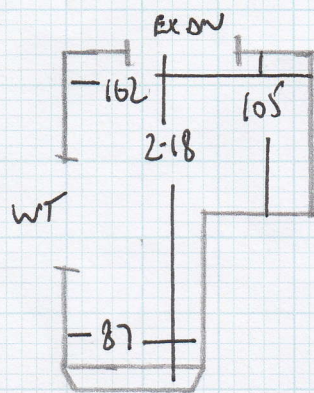

10.40 x 4.00

= 41.6M²

BASEMENT ROOM

2.70M x 4.00

= 10.8M²

SSN1 FIN109

Job No: F23514

Name: NEST DESIGN

Address: 20 FAROE RD

W14 OEP

Tel:

Sheet: 2 of 2

TOP

10 STPS 73

5 STPS 75

BN 95x45
9 STPS 75

2 STPS 72

BASEMENT

RISEL 68x18

10 STPS 70

BN 92x40

KITCHEN

MOTHER IN THIS ROOM PROBABLY OLD INFECTATION.