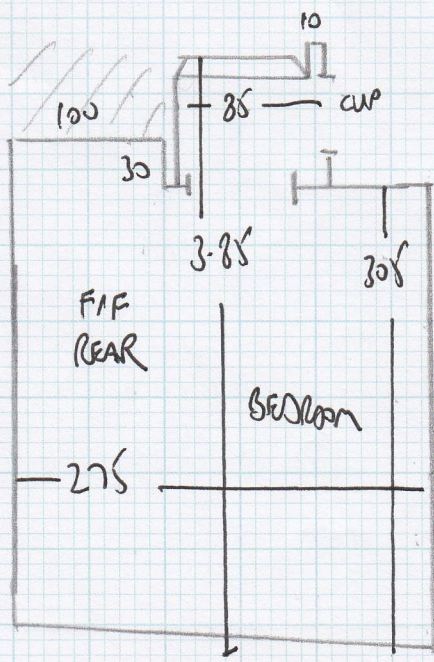

10.40 x 4.00

= 41.6M²

BASEMENT ROOM

2.70M x 4.00

= 10.8M²

SSN1 FIN109

Job No: F23514

Name: NEST DESIGN

2 STPS 72

BASEMENT

RISEL 68x18

10 STPS 70

BN 92x40

KITCHEN

MOTHER IN THIS ROOM PROBABLY OLD INFECTATION.