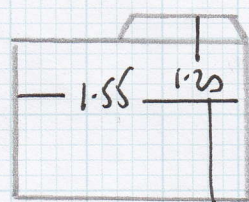

10.40 x 4.00

= 41.6M²

BASEMENT ROOM

2.70M x 4.00

= 10.8M²

SSN1 FIN109

Job No: F23514

Name: NEST DESIGN

Address: 20 FAROE RD

W14 OEP

Tel:

Sheet: 2 of 2

TOP

10 STPS 73

5 STPS 75

BN 95x45
9 STPS 75

2 STPS 72

BASEMENT

RISEL 68x18

10 STPS 70

BN 92x40

KITCHEN

MOTHER IN THIS ROOM PROBABLY OLD INFECTATION.