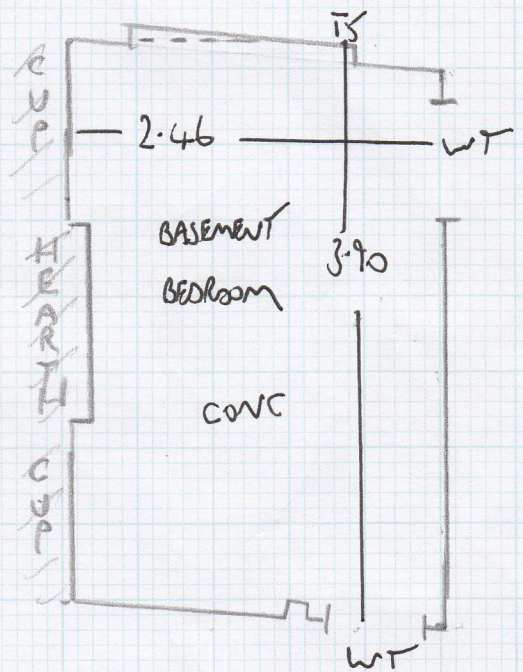

10.40 x 4.00

= 41.6M²

BASEMENT ROOM

2.70M x 4.00

= 10.8M²

SSN1 FIN109

Job No: F23514

Name: NEST DESIGN

Address: 20 FAROE RD

W14 OEP

Tel:

Sheet: 2 of 2

TOP

10 STPS 73

5 STPS 75

BN 95x45
9 STPS 75

2 STPS 72

BASEMENT

RISEL 68x18

10 STPS 70

BN 92x40

KITCHEN

MOTHER IN THIS ROOM PROBABLY OLD INFECTATION.