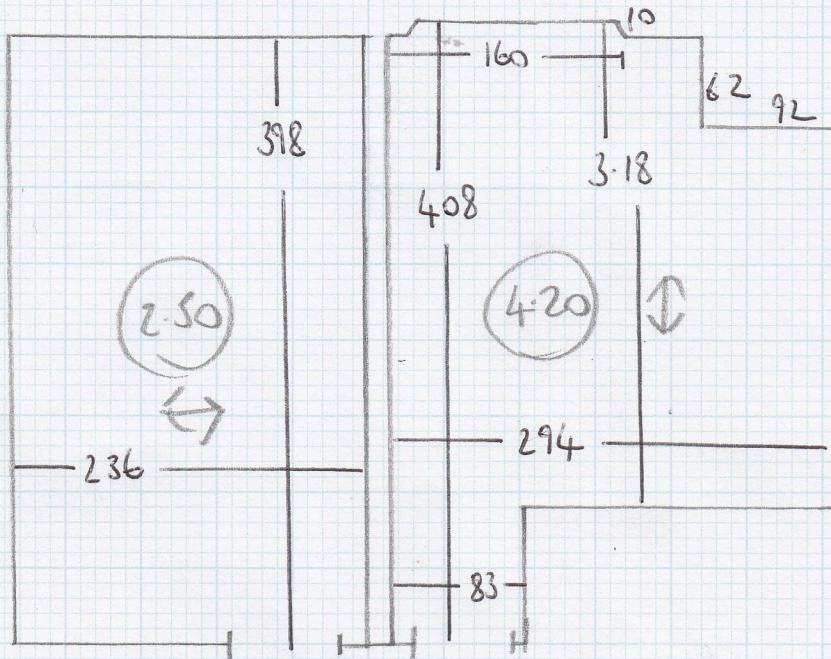

Job No: F23520
 Name: BOYLE
 Address: 1 EARLS COURT GONS
 SWS OTD
 Tel:
 Sheet: 1 OF 1

FINELoop
 FLO-493

LANDING

2.50

4.20

3.10

9.80 x 4.00

= 39.2m²