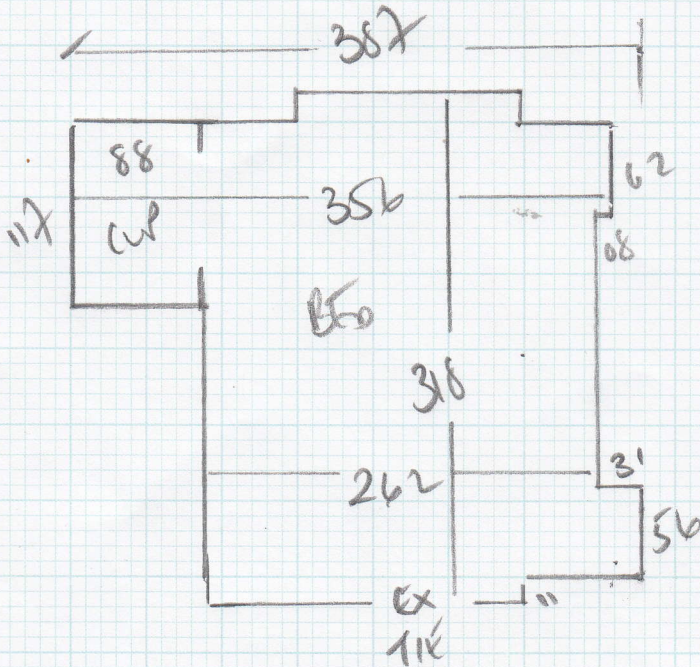

1st floor HAS
Small Breakroom

Job No: F23522
Name: SAUNES
Address: 100 ST OLAFS RD
SWB 70W
Tel: _____
Sheet: 1 of 1

330 x 400

1320m²

Collect keys from
Agents - See Notes