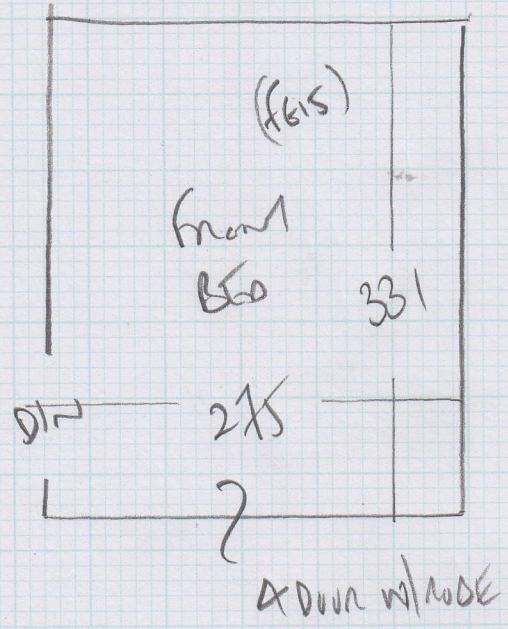

Job No: F 23546  
Name: MITCHELL  
Address: 32 CLAMMOR CLOSE  
W6 8QS  
Tel: \_\_\_\_\_  
Sheet: 1 of 1

!!  
..UTILITY ROOM DAMAGE CANES !!  
BUT DO NOT TAKE AWAY  
PUT OUTSIDE IN GARDEN  
FOR BINMEN TO COLLECT !!