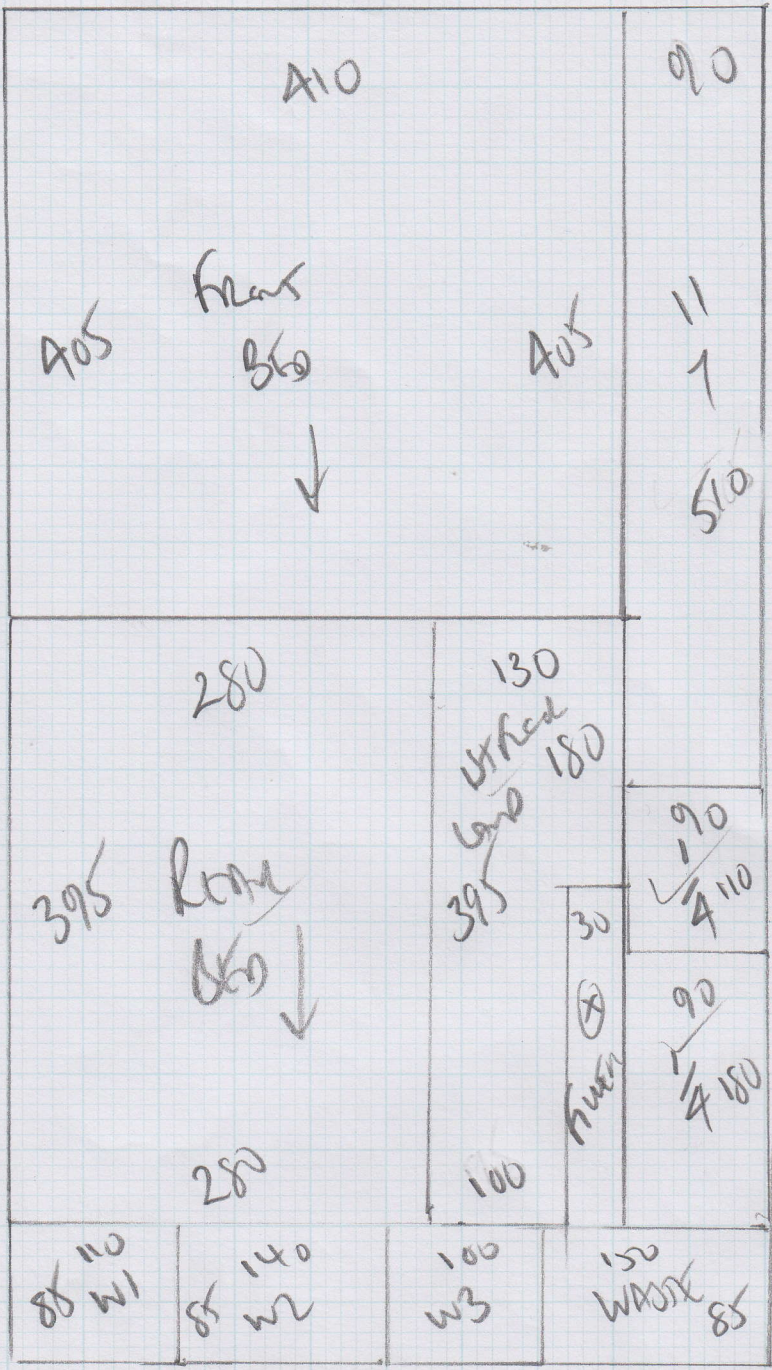

Job No: F23554
 Name: Honner
 Address: 9 MUSAND ROAD
 WB BNL
 Tel:
 Sheet: 1 of 3

HANI SKELIM
 B522

885
 Rm 885 x 500
 REAR
 + HAN 885 x 600
1740 x 600

87m²

Bamboo
 MODULO CERAMIC
 24130
 1 Box @ 8.62m²

12.5m x 2.45m

Job No: F23554
Name: HUNNER
Address: 9 MUSAND ROAD
W6 8NR

Tel:
Sheet: 3 of 3