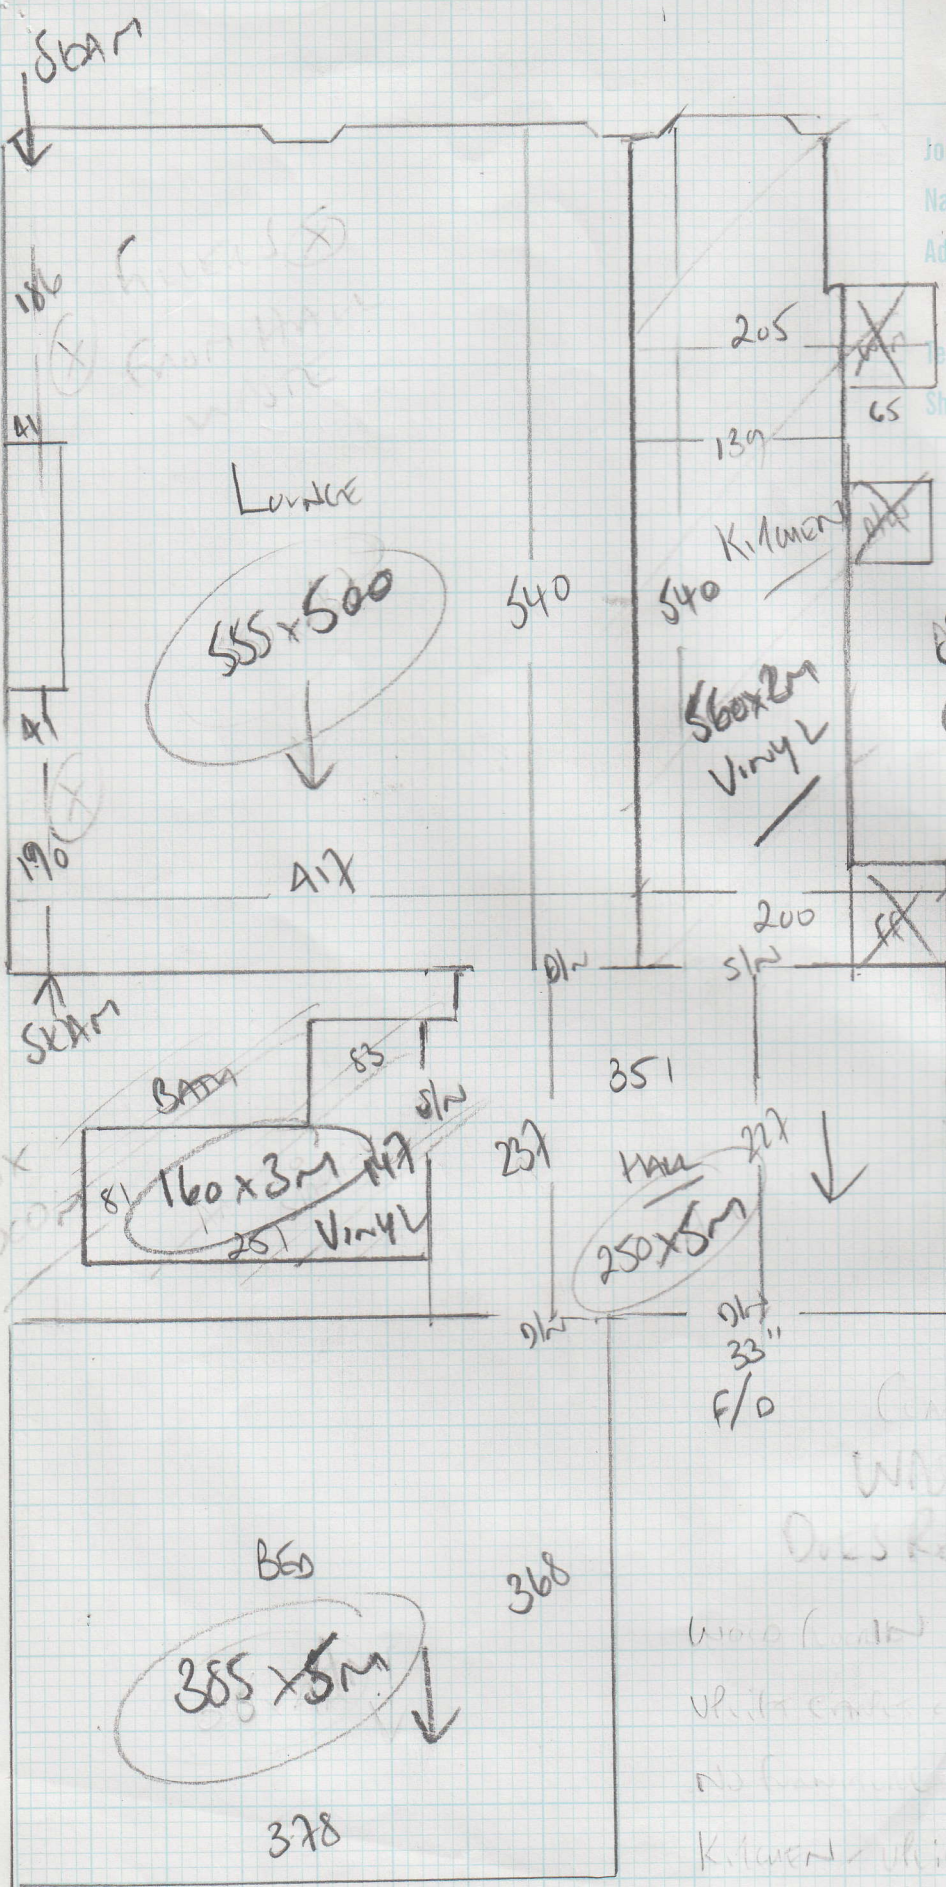

Job No: F23564  
 Name: Jykefe  
 Address: Flat D 1st floor  
 9 SUMNER GARDENS  
 SWT  
 Sheet: 1 of 1

SLANE MIST 50  
 Color 5022  
 555 x 5m Lounge  
 250 x 5m Hall  
 385 x 5m Bed

White skirting  
 Does recess picture  
 Wood under Lounge  
 White under vinyl + skirting  
 No skirting  
 Kitchen - white vinyl on floor  
 !! Stuck down!! Stuck down  
 A lounge vinyl  
 Bedroom - Anticlimax skirting