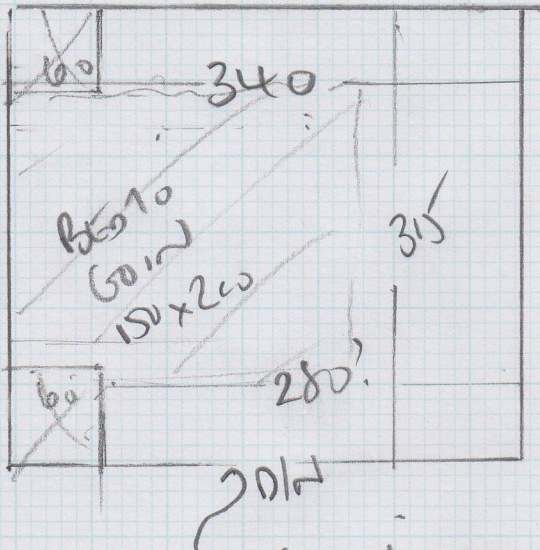

Job No: F 23568
Name: Cover
Address: 776 Plover Road
W6 9SU
Tel:
Sheet: 1 of 1

Other lead 162 x 21
300 x 400m

MUST fit D/MAT SASH IN
UNDER POCKET DOOR