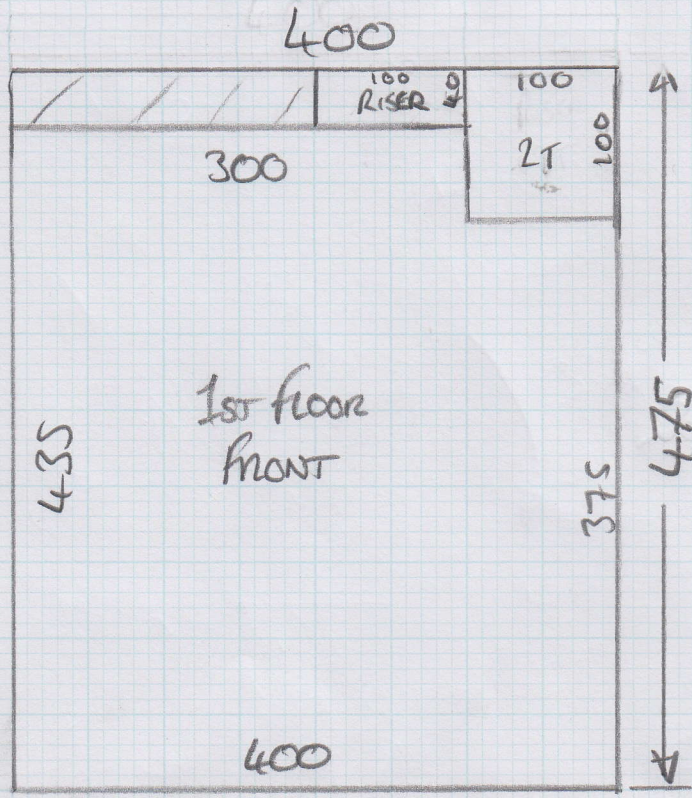

Job No: F 23581
Name: BAILEY
Address: 123 FINE PARK ROAD
SW15 2EG
Tel:
Sheet: 1 of 1

475×400

$= 19m^2$

Collect
Versa 2 Wovens
139 Lanes high led
Rutney.