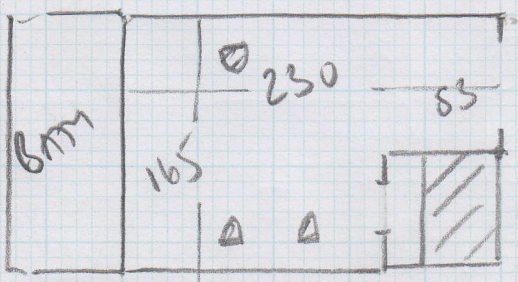

Job No: F23582
Name: KNEE
Address: KATA
A31 FULTHAM ROAD
Tel: SW6 6SU
Sheet: 1 of 1

Luxury Design
VINYL Colours LO/27
240 x 200m