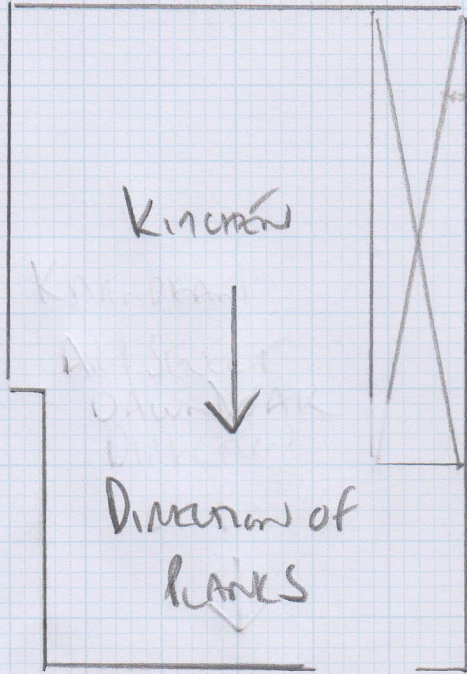

Job No: F23624  
 Name: CHARLES INTERIORS  
 Address: 11 CLARENCE GATE GOLF  
 GLENWORTH ST  
 Tel: NW1 6AY  
 Sheet: of:

KITCHEN

KITCHEN  
 KANDIAN ARTSELECT  
 DOWN OAK

BATHROOM

Direction of  
 Planks  
 AMICO  
 CLASSIC OAK  
 AROWTASO