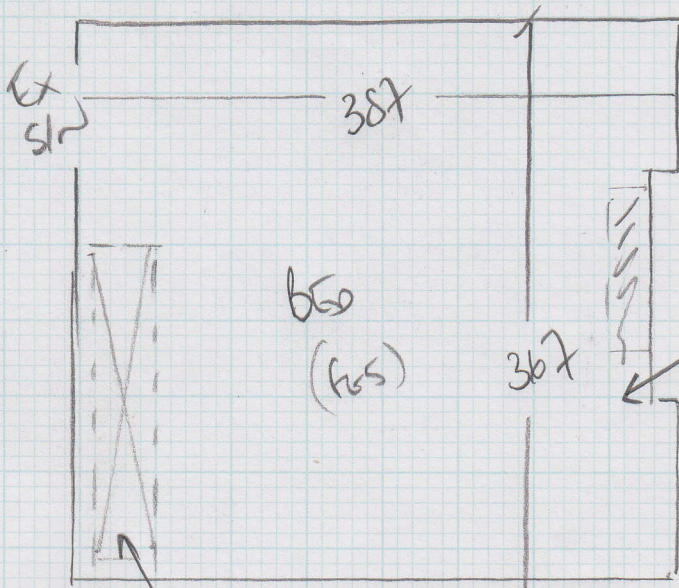

Job No: F 23642
 Name: FISHER
 Address: 422 FURTH ROAD
 SWB 610
 Tel:
 Sheet: 1 of 1

REED Colour 848
 LOUNGE 475 x 400
 BED 380 x 400
855 x 400

AIR VENT
 UNSCREW - FIT CARPET
 + REFIT VENT

REMOVE STRIP FROM
 AROUND HEARTH!!
 FIT LINWOOD TO RETAIN GAP
 IN FLOOR + FIT GRIPPER
 + CARPET AROUND HEARTH.

LARGE A DOOR W/ROBE TO MOVE
 CEMENT TO DISMANTLE (POSS MOVE CASE)