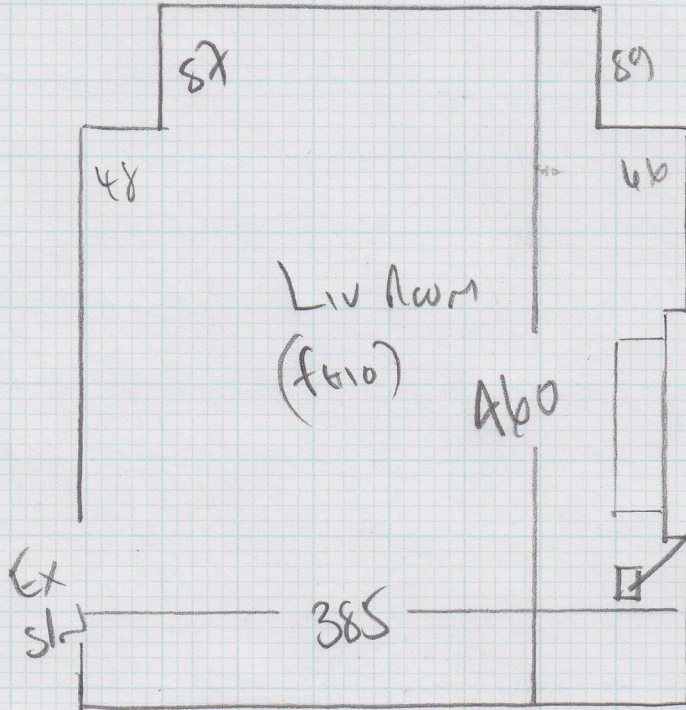

Job No: F 23642
 Name: FISHER
 Address: 422 FURTH ROAD
 SWB 610
 Tel:
 Sheet: 1 of 1

REED Colour 848
 LOUNGE 475 x 400
 BED 380 x 400
855 x 400

AIR VENT
 UNSCREW - FIT CARPET
 + REFIT VENT

REMOVE STRIP FROM
 AROUND HEARTH!!
 FIT LINWOOD TO RETAIN GAP
 IN FLOOR + FIT GRIPPER
 + CARPET AROUND HEARTH.

LARGE A DOOR W/ROBE TO MOVE
 CEMENT TO DISMANTLE (POSS MOVE CASE)