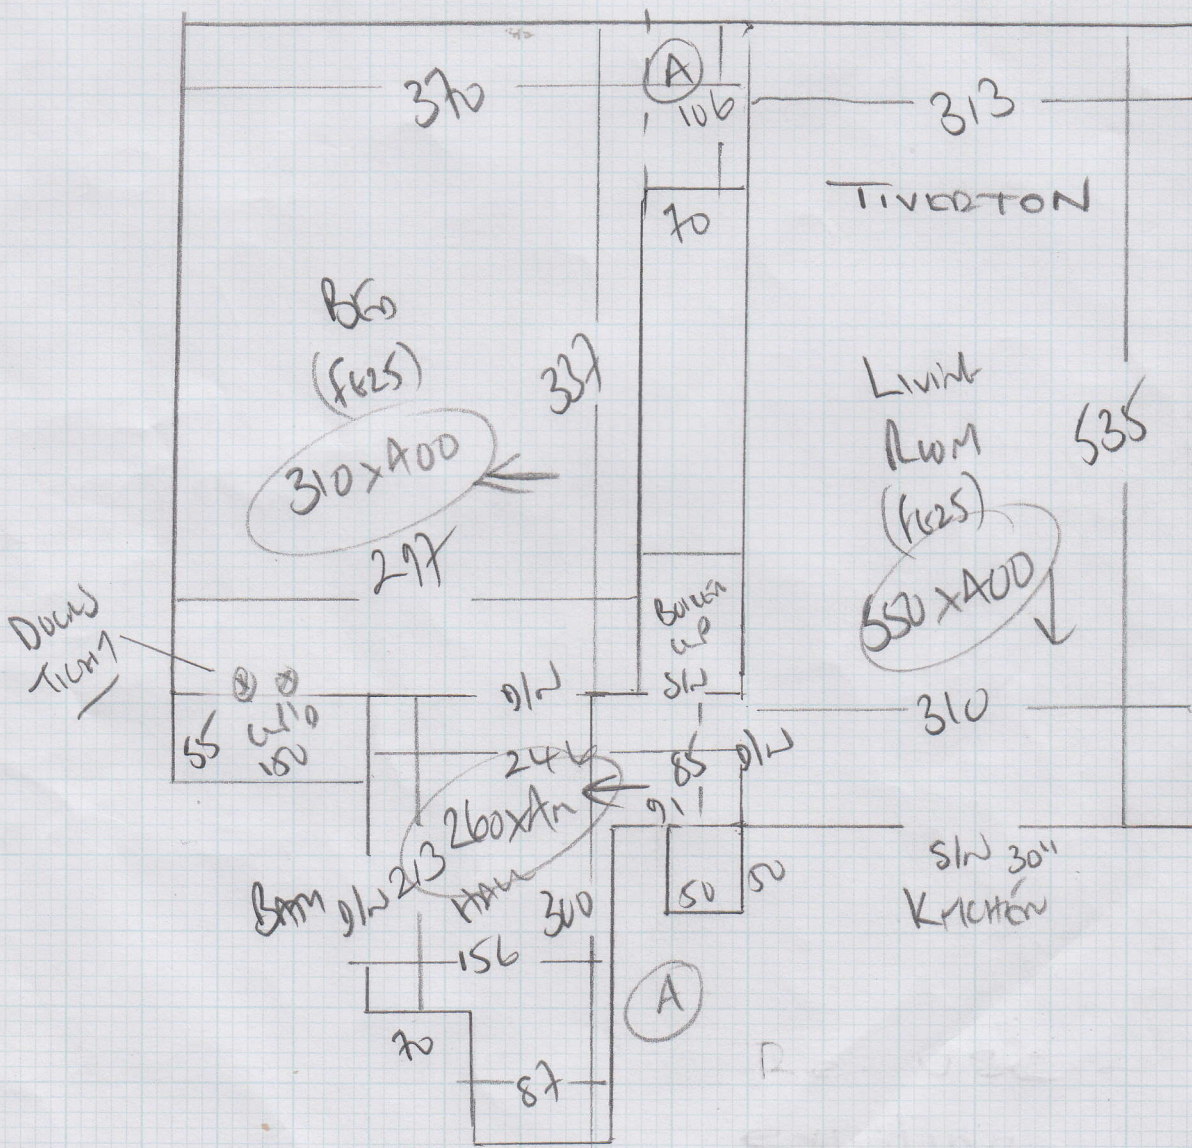

Job No: F2366S
 Name: Euiot
 Address: 112 AINWICK ST
 SWB 70X
 Tel:
 Sheet: 1 of 1

LIVING ROOM 550 x 400 22m²
 BEDS 310 x 400
 HALL 260 x 400 (2280m²)

BEDS HALL SAME CARPET + CASE - LIVING ROOM DIFFERENT REQUESTED.

Hall +
 Beds

front
 Door

Tralce 4080 (850) Matt (851)

LIVING ROOM

Tiverton 911 Scarlett