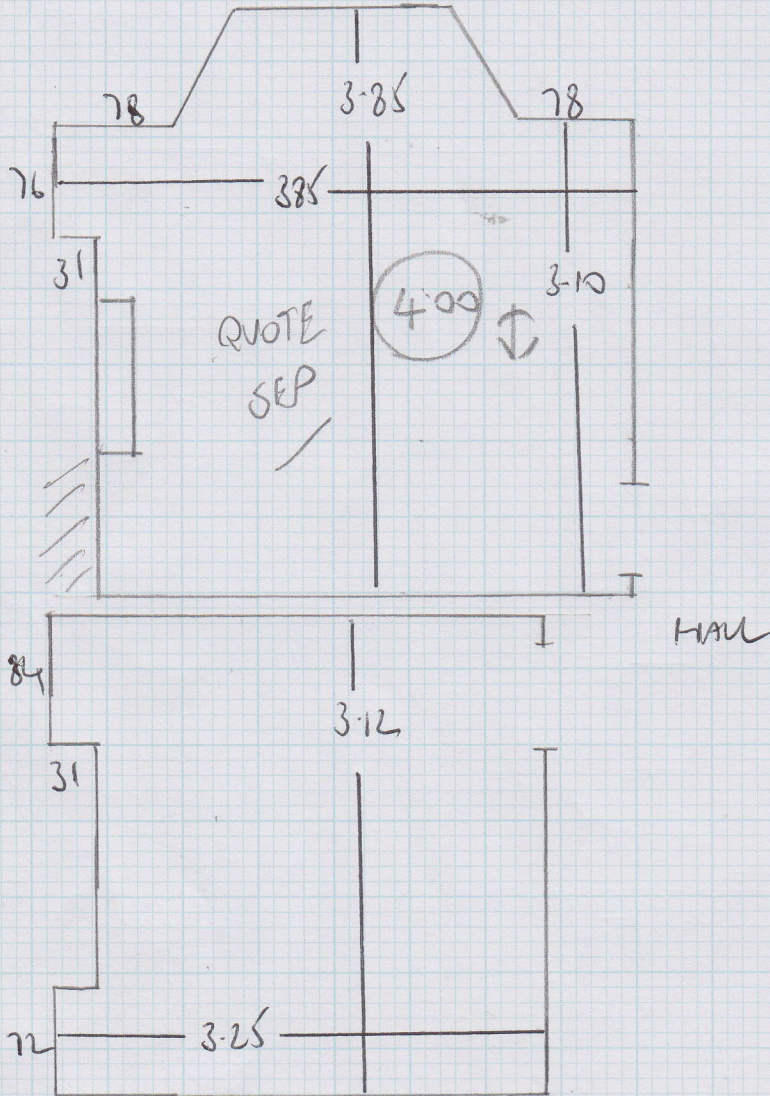

Job No: F23680

Name: CRAFTED ROOMS

Address: 21 BISCAY ROAD

W6 8JW

Tel:

Sheet: 1 of 3

REED 848

3.20 Plan  
6.00 Plan  
3.25 Bed  

---

12.45m x 5.00m  
= 62.25m<sup>2</sup>

4 front G/F room 4.00  
LESS 0.50 (off main G/F)  

---

3.50 x 5.00 = 17.5m<sup>2</sup>

Job No: F23680

Name: CRAFTED ROOMS

Address: 21 BISCAY ROAD  
W6 8JW

Tel:

Sheet: 2 of 3

GROUND FLOOR

FIRST Floor

Job No: F23680

Name: CRAFTED ROOMS

Address: 21 BISCAY ROAD  
WB 80W

Tel: