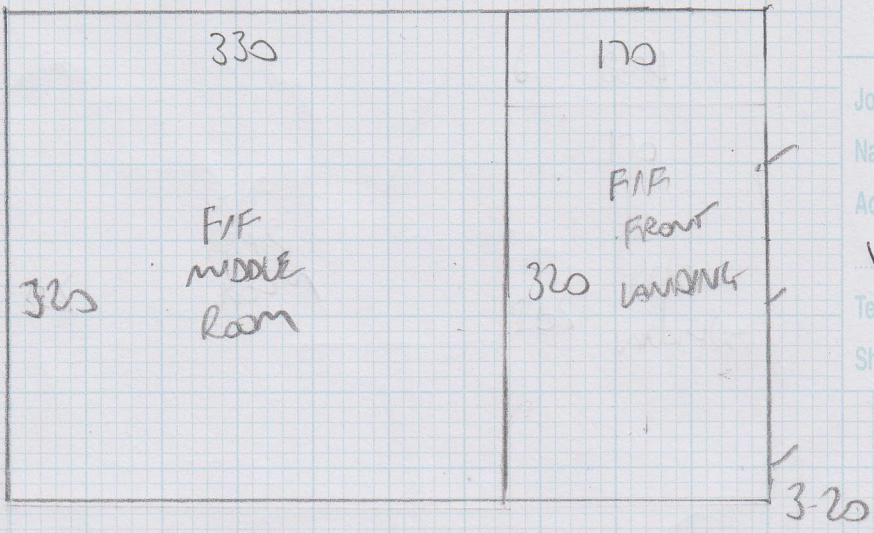

Job No: F23680

Name: CRAFTED ROOMS

Address: 21 BISCAY ROAD

W6 8JW

Tel:

Sheet: 1 of 3

REED 848

3.20 Plan  
6.00 Plan  
3.25 Bed  

---

12.45m x 5.00m  
= 62.25m<sup>2</sup>

4 front G/F room 4.00  
LESS 0.50 (off main G/F)  

---

3.50 x 5.00 = 17.5m<sup>2</sup>

Job No: F23680

Name: CRAFTED ROOMS

Address: 21 BISCAY ROAD  
W6 8JW

Tel:

Sheet: 2 of 3

GROUND FLOOR

FIRST Floor

Job No: F23680

Name: CRAFTED ROOMS

Address: 21 BISCAY ROAD  
WB 80W

Tel: