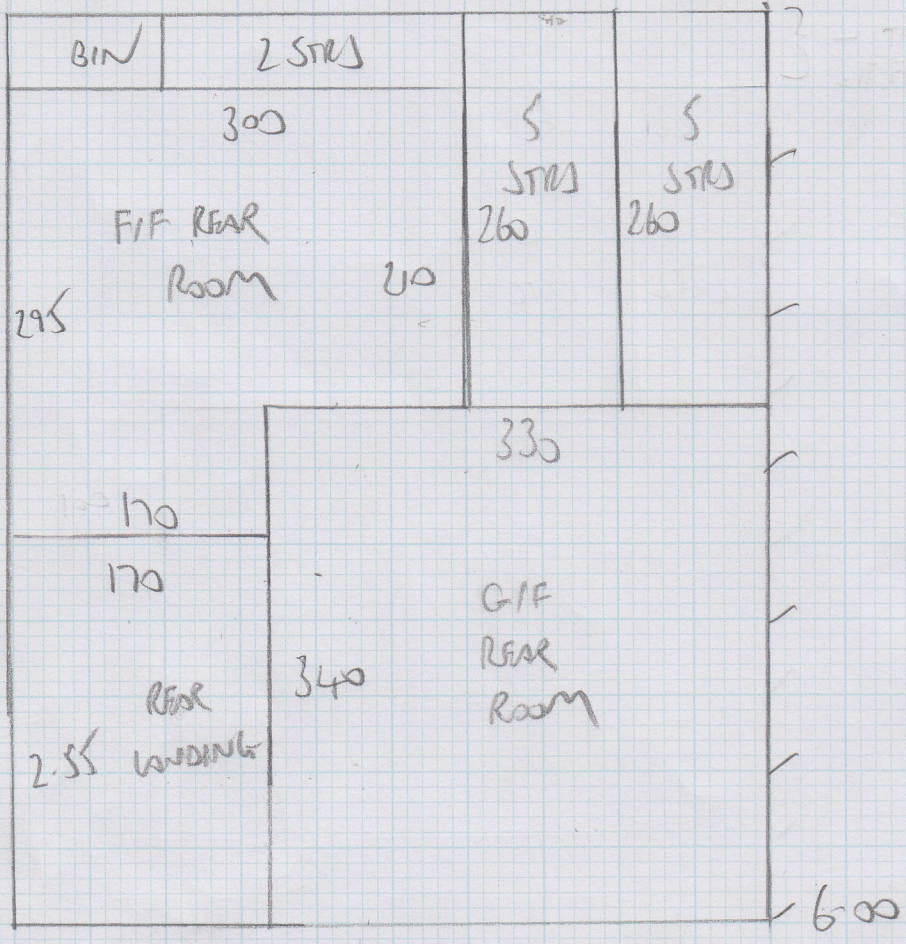

Job No: F23680

Name: CRAFTED ROOMS

Address: 21 BISCAY ROAD

W6 8JW

Tel:

Sheet: 1 of 3

REED 848

3.20 Plan  
6.00 Plan  
3.25 Bed  

---

12.45m x 5.00m  
= 62.25m<sup>2</sup>

4 front G/F room 4.00  
LESS 0.50 (off main G/F)  

---

3.50 x 5.00 = 17.5m<sup>2</sup>

Job No: F23680

Name: CRAFTED ROOMS

Address: 21 BISCAY ROAD  
W6 8JW

Tel:

Sheet: 2 of 3

GROUND FLOOR

FIRST Floor

Job No: F23680

Name: CRAFTED ROOMS

Address: 21 BISCAY ROAD  
WB 80W

Tel: