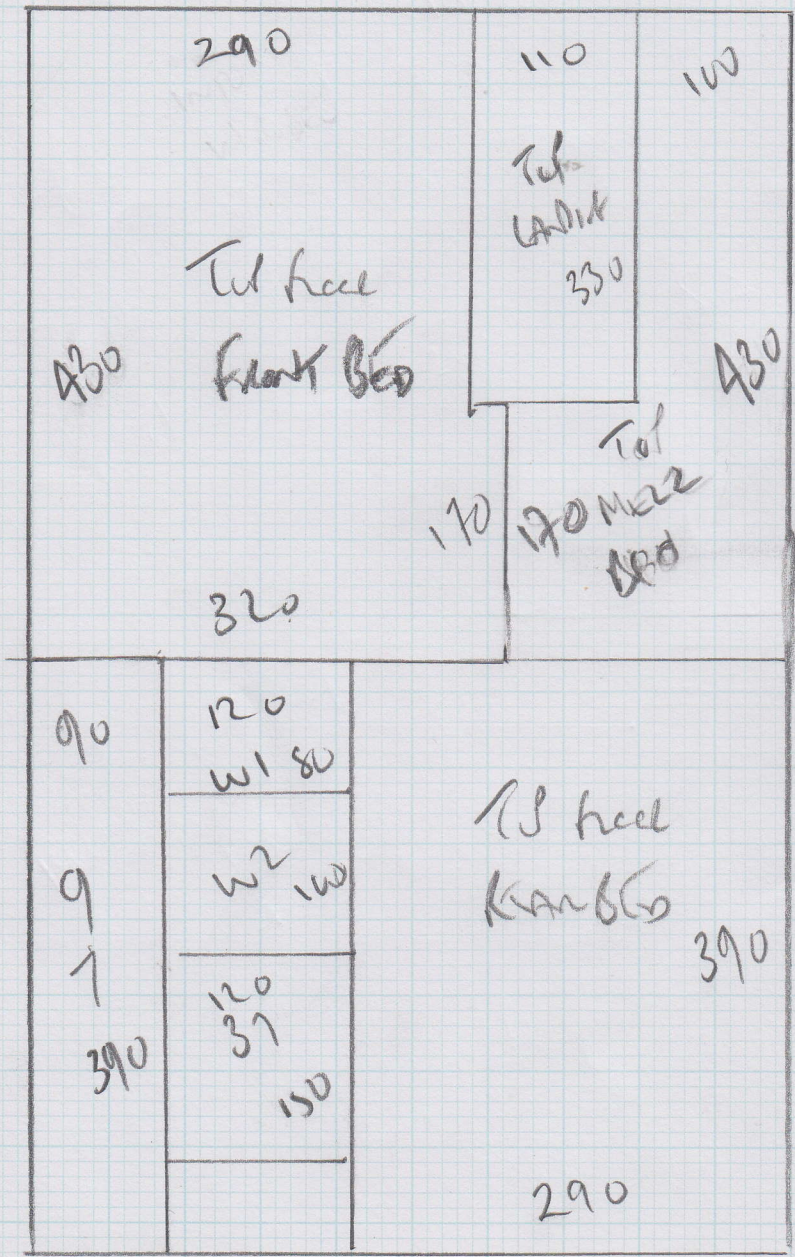

Job No: F23688

Name: Libby

Address: 9 CALSWICK  
SW18 3EE

Tel:

Sheet: 1 OF 2

LAST PIECE STOCK  
1000x800  
RALO  
SSN 3  
Rear  
fr