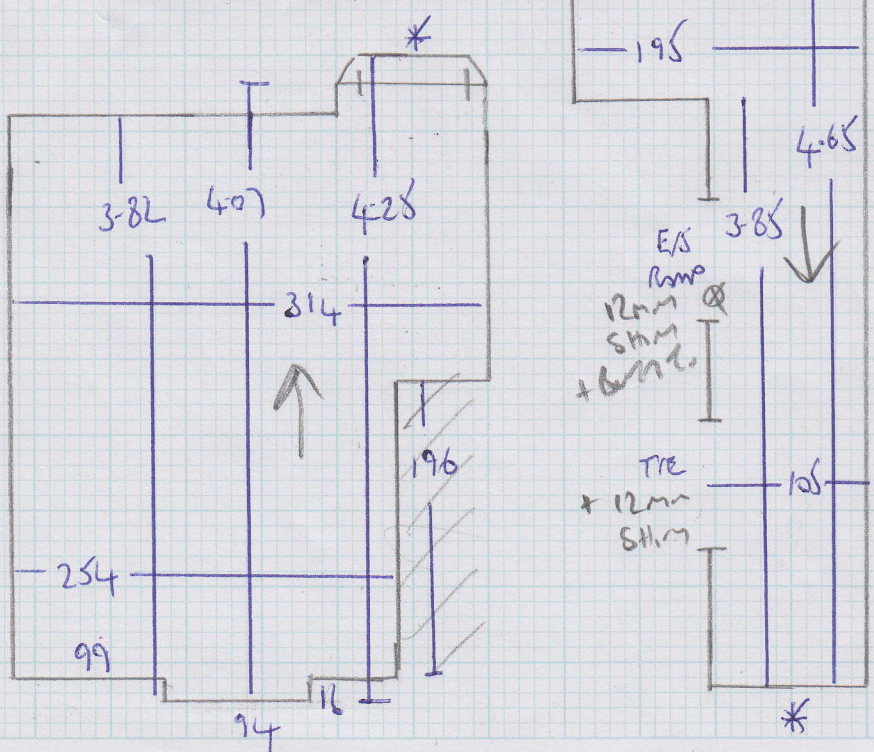

Job No: F23689
 Name: PERRY
 Address: GROUND FLOOR FIN
 56 RADPOLE ROAD SW6 5DL
 Tel:
 Sheet: 1 of 2

Job No: f23689
 Name: PERRY
 Address: GFF
 56 LAIDLAW LEAD
 Tel: SW6 5DL
 Sheet: 2 of 2

FINE WOOL
NO A91

480 x 500
 440 x 500

 920 x 500

46 m²

Job No: f23689
 Name: Pelen
 Address: GFF
 56 LAOLONE ROAD
 Tel: SW6 5DL
 Sheet: 2 of 2

FINE WOOL
 No 491

480 x 500
440 x 500
 920 x 500

46m²