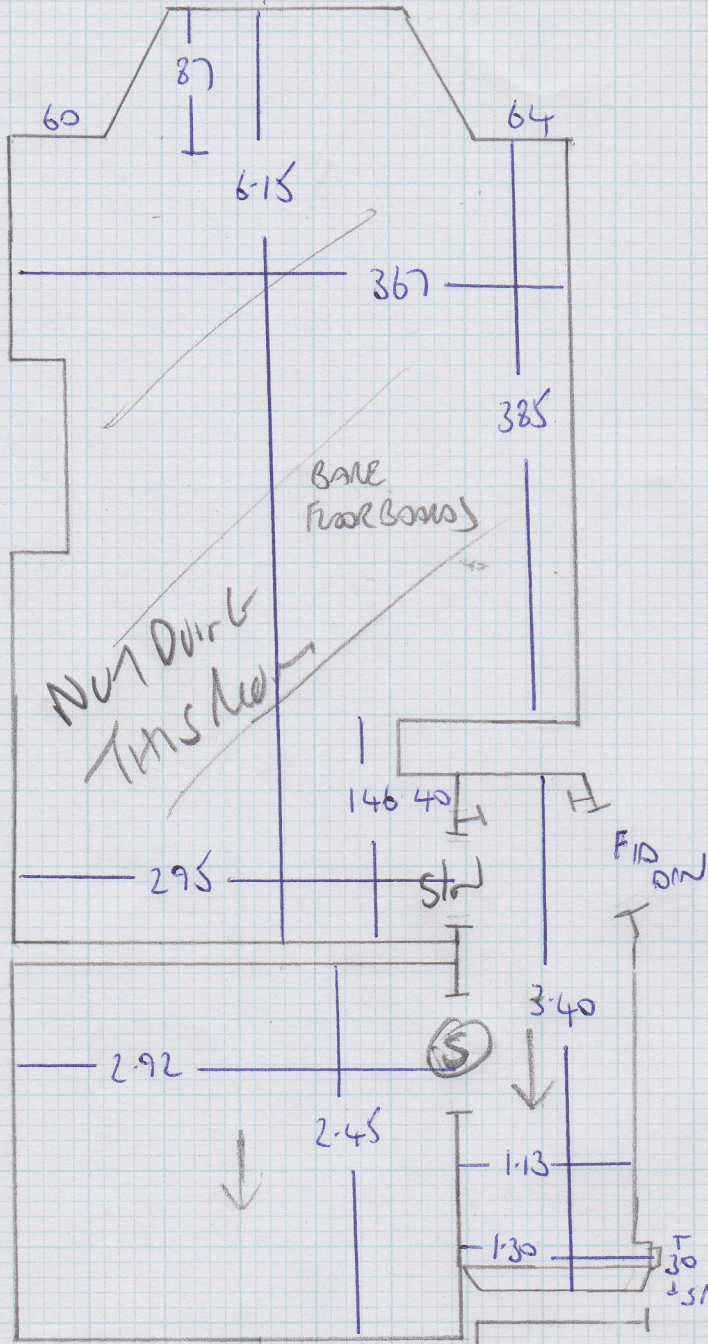

Job No: F23689
 Name: PERRY
 Address: GROUND FLOOR FIN
 56 RADPOLE ROAD SW6 5DL
 Tel:
 Sheet: 1 of 2

Job No: f23689
 Name: PERRY
 Address: GFF
 56 LAIDLAW LEAD
 Tel: SW6 5DL
 Sheet: 2 of 2

FINE WOOL
NO A91

480 x 500
 440 x 500

 920 x 500

46 m²

Job No: f23689
 Name: Pelen
 Address: GFF
 56 LAOLONE ROAD
 Tel: SW6 5DL
 Sheet: 2 of 2

FINE WOOL
 No 491

480 x 500
440 x 500
 920 x 500

46m²