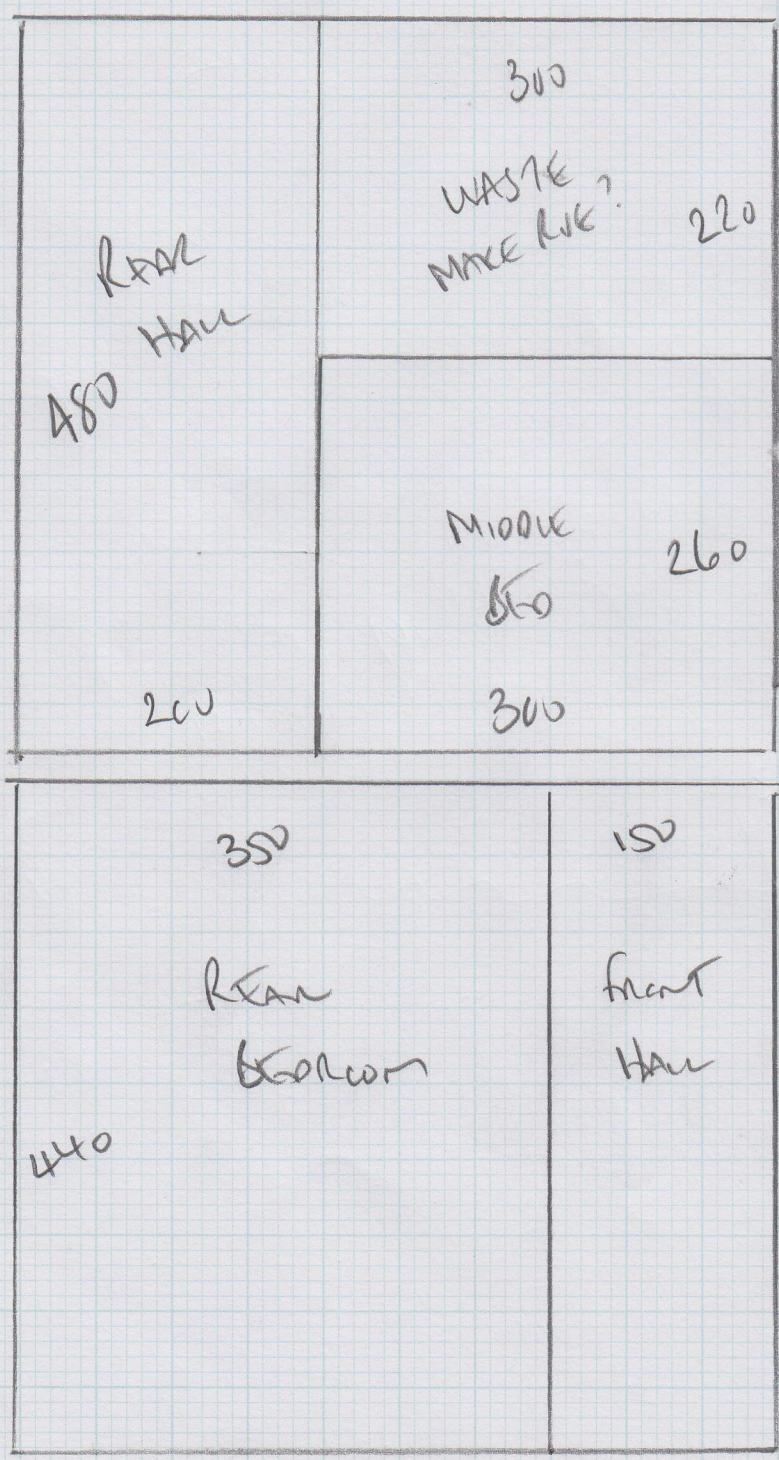

Job No: F23689
 Name: PERRY
 Address: GROUND FLOOR FIN
 56 RADPOLE ROAD SW6 5DL
 Tel:
 Sheet: 1 of 2

Job No: f23689
 Name: PERRY
 Address: GFF
 56 LAIDLAW LEAD
 Tel: SW6 5DL
 Sheet: 2 of 2

FINE WOOL
NO A91

480 x 500
 440 x 500

 920 x 500

46 m²

Job No: f23689
 Name: Pelen
 Address: GFF
 56 LAOLONE ROAD
 Tel: SW6 5DL
 Sheet: 2 of 2

FINE WOOL
 No 491

480 x 500
440 x 500
 920 x 500

46m²