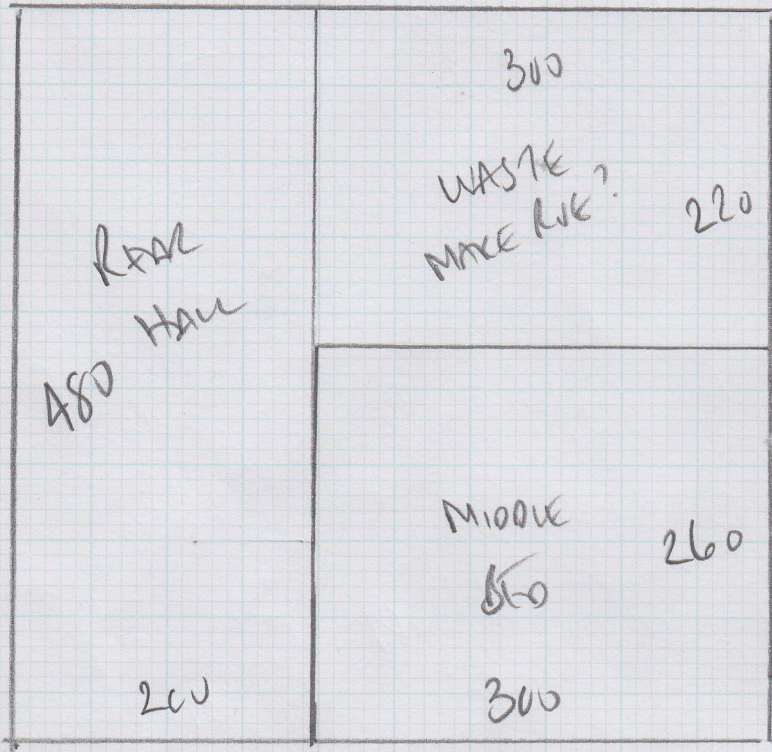

Job No: F23689
 Name: PERRY
 Address: GROUND FLOOR FIN
 56 RADPOLE ROAD SW6 5DL
 Tel:
 Sheet: 1 of 2

Job No: f23689
 Name: PERRY
 Address: GFF
 56 LAIDLAW LEAD
 Tel: SW6 5DL
 Sheet: 2 of 2

FINE WOOL
NO A91

480 x 500
 440 x 500

 920 x 500

46 m²

Job No: f23689
 Name: Pelen
 Address: GFF
 56 LAOLONE ROAD
 Tel: SW6 5DL
 Sheet: 2 of 2

FINE WOOL
 No 491

480 x 500
440 x 500
 920 x 500

46m²