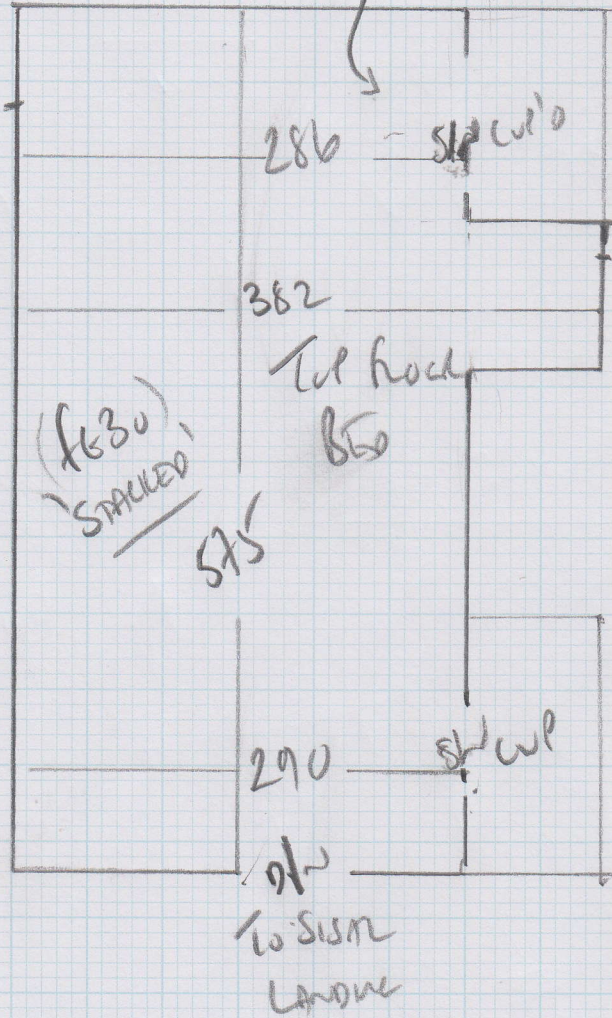

Job No: F23692  
Name: BRAND  
Address: 34 Gullatunby  
SW8 2BX  
Tel:  
Sheet: 1 of 1

ROTTEN ROOFBEAM  
DRYED BIT HOLES IN  
ROOFBEAM

FINE LOOP RO 496  
590 X 400 BUCKLE

2360m<sup>2</sup>