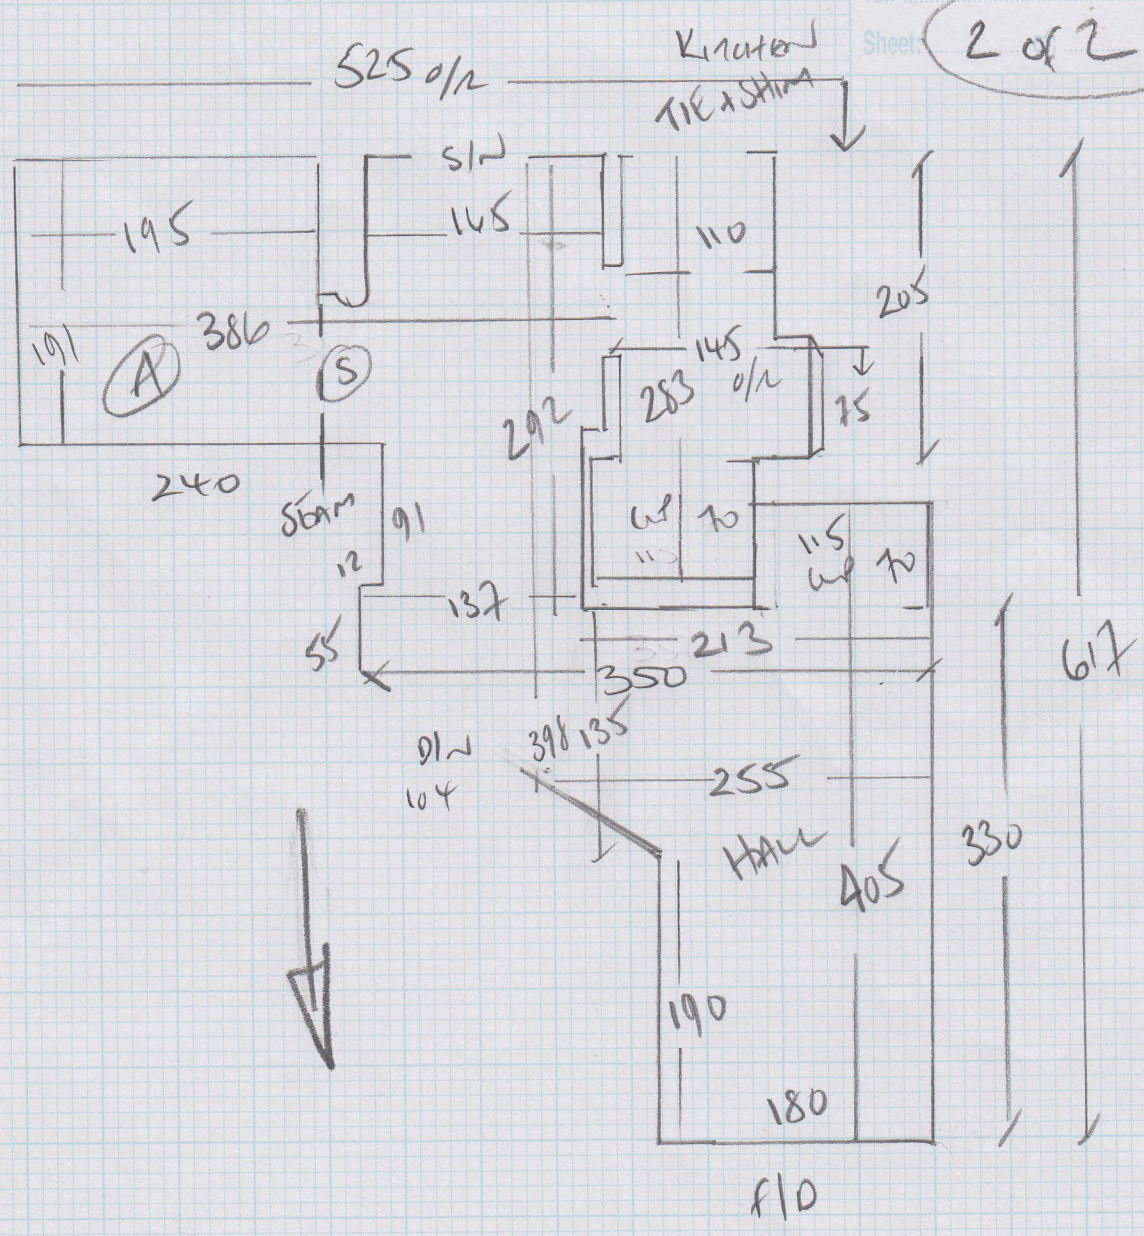

Job No: F23708  
Name: WALLACE  
Address: 28 PEMBROKE RD  
W8 6NU  
Tel: \_\_\_\_\_  
Sheet: 1 of 2

GREENWICH  
Culinary MUSHROOM

660 x 400

26.40m<sup>2</sup>

Job No: **F23708**  
 Name: **WAWACE**  
 Address: **28 PEMBROKE RD**  
**W8 6NU**  
 Tel: \_\_\_\_\_  
 Sheet: **2 of 2**

- 1) CHECKED MULTIPLE AN AREAS
- 2) " " KITCHEN LOBBY ONLY 145 X 283 BIR