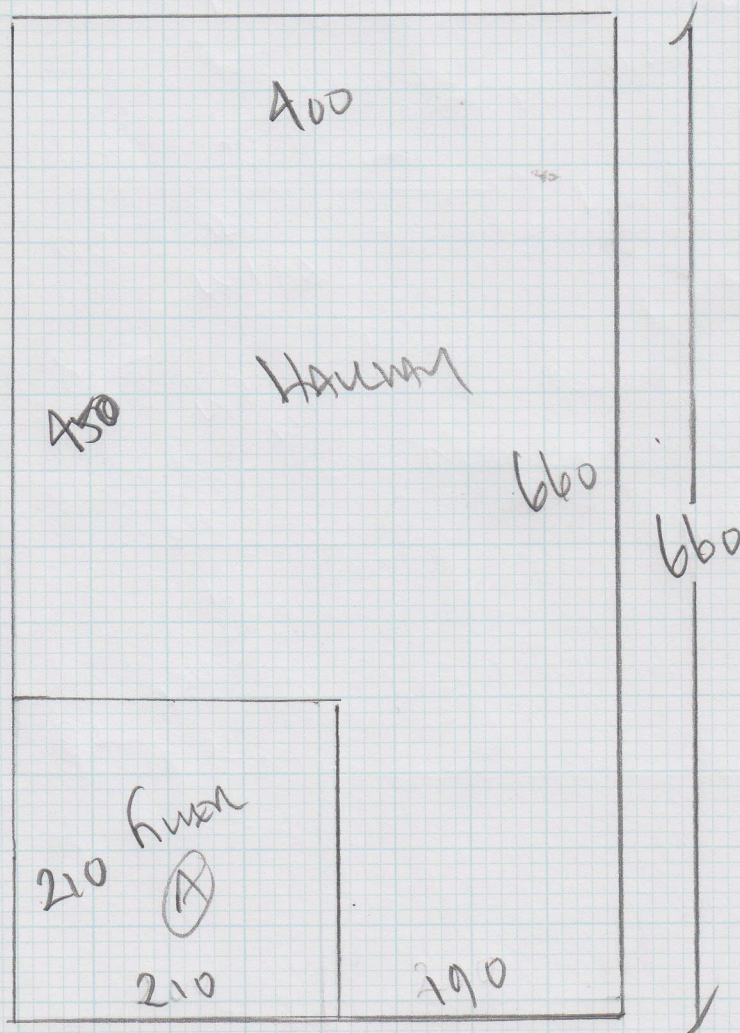

Job No: F23708  
Name: WALLACE  
Address: 28 PEMBROKE RD  
W8 6NU  
Tel: \_\_\_\_\_  
Sheet: 1 of 2

GREENWICH  
Culinary MUSHROOM

660 x 400

26.40m<sup>2</sup>

Job No: **F23708**  
 Name: **WAWACE**  
 Address: **28 PEMBROKE RD**  
**W8 6NU**  
 Tel: \_\_\_\_\_  
 Sheet: **2 of 2**

- 1) CHECKED MULTIPLE AN AREAS
- 2) " " KITCHEN LOBBY ONLY 145 X 283 BIR