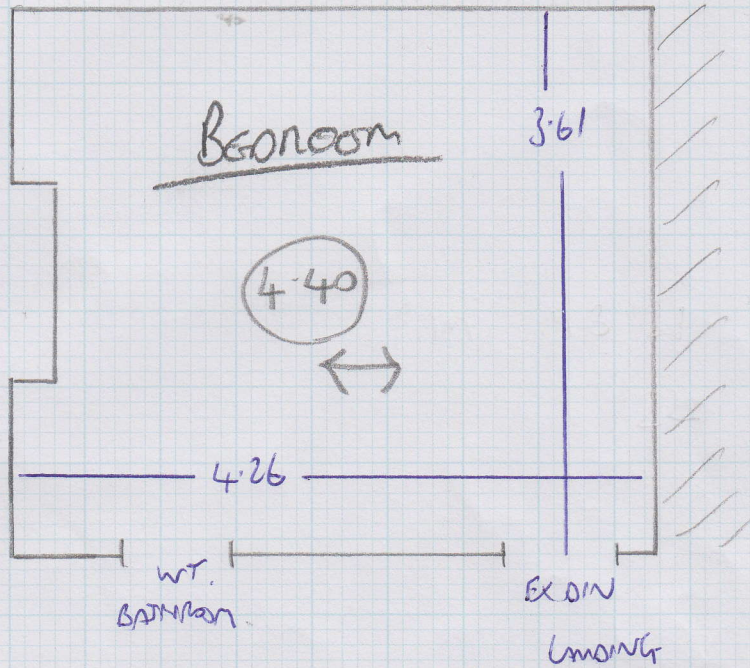

Job No: F23715

Name: NUTT

Address: 42 CHALDON ROAD
SW6

Tel:

Sheet 1 OF 1

STOCK TWIST 40

- POLAR GREY

4.40 x 4.00

= 17.6m²