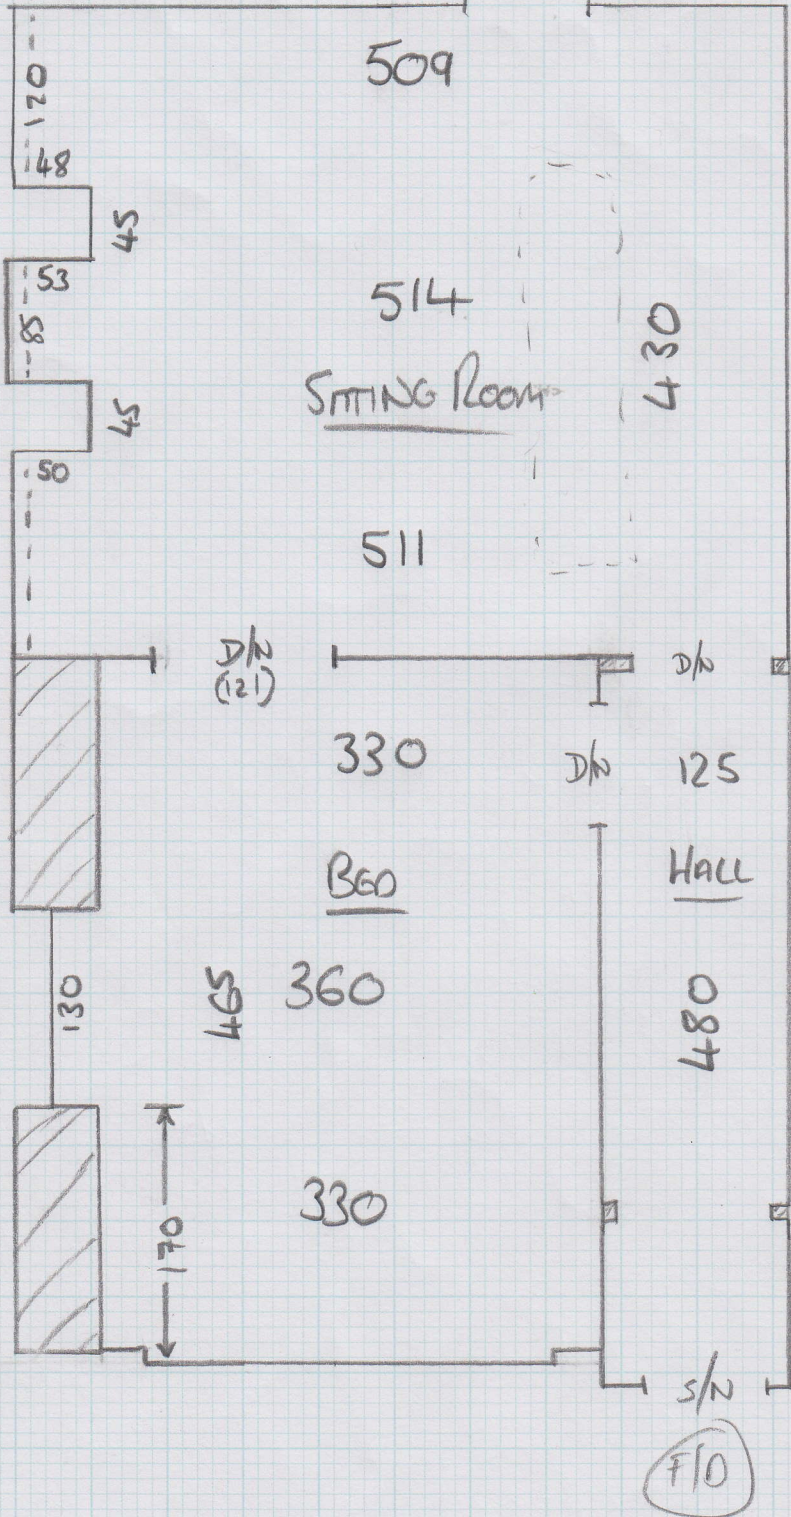

Job No: F23716  
 Name: PRICE  
 Address: 49B NETHERWOOD  
 RD, W14 0BL  
 Tel:  
 Sheet: 1 of 2

PLAIN LOOP

---

639/14

---

525 x 500  
 135 x 500  
 -----  
 660 x 500

= 33m<sup>2</sup>

(TILES)  
KITCHEN

2/2

Job No: F23716  
Name: PRICE  
Address: 496 Netherwood Ho  
W14 0BL  
Tel:  
Sheet: 2 of 2

Job No: F23716  
Name: PRICE  
Address: 49B NETHERWOOD  
RD, W14 0BL  
Tel:  
Sheet: 1 of 2

PLAIN LOOP  
639/14  
525 x 500  
135 x 500  
660 x 500  
= 33m<sup>2</sup>