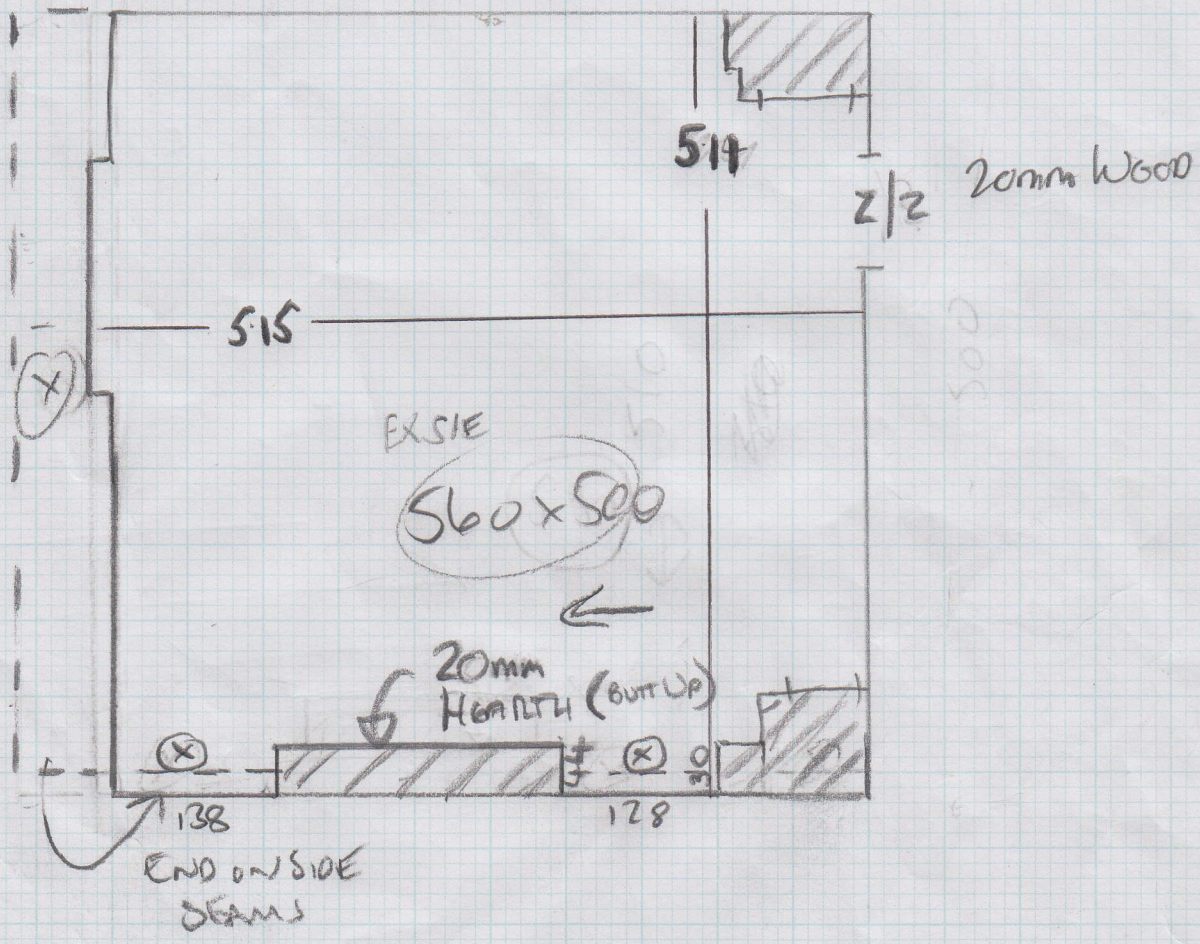

Job No: F23722
Name: WAUGH
Address: 154 RIVERMANS COURT
RIVERMANS GARDENS SW6 3SF
Tel: _____
Sheet: 1 of 1

Reception Room

LUXE TRUST REMNANT 560 x 500m
Roll no 26024/68

* CUST HAS SPARE CARPET WHICH MAY FIT AS SIDE ON SIDE FILLER RATHER THAN END ON SIDE FILLER