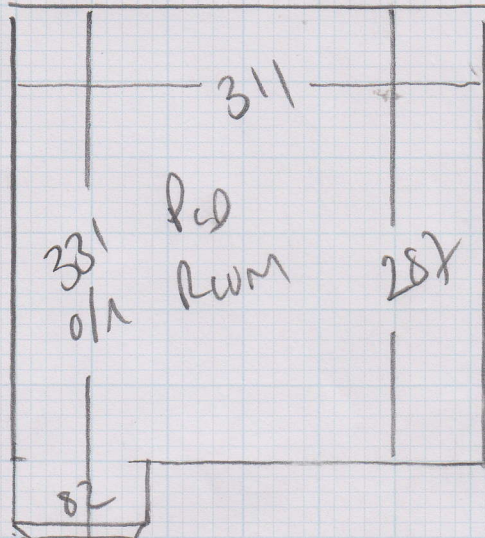

Job No: F23727
 Name: Klooster
 Address: 23 Convent Road
 SW 6 315
 Tel:
 Sheet: 1 of 1

Living ROOMS

Colour

420 x 400

16.80m²

MOVE STRICK OF STROKE
 BACK TO MOST RISER
 2cm START AS PRESENT
 OF NEW PCD ROOM DUNNAN