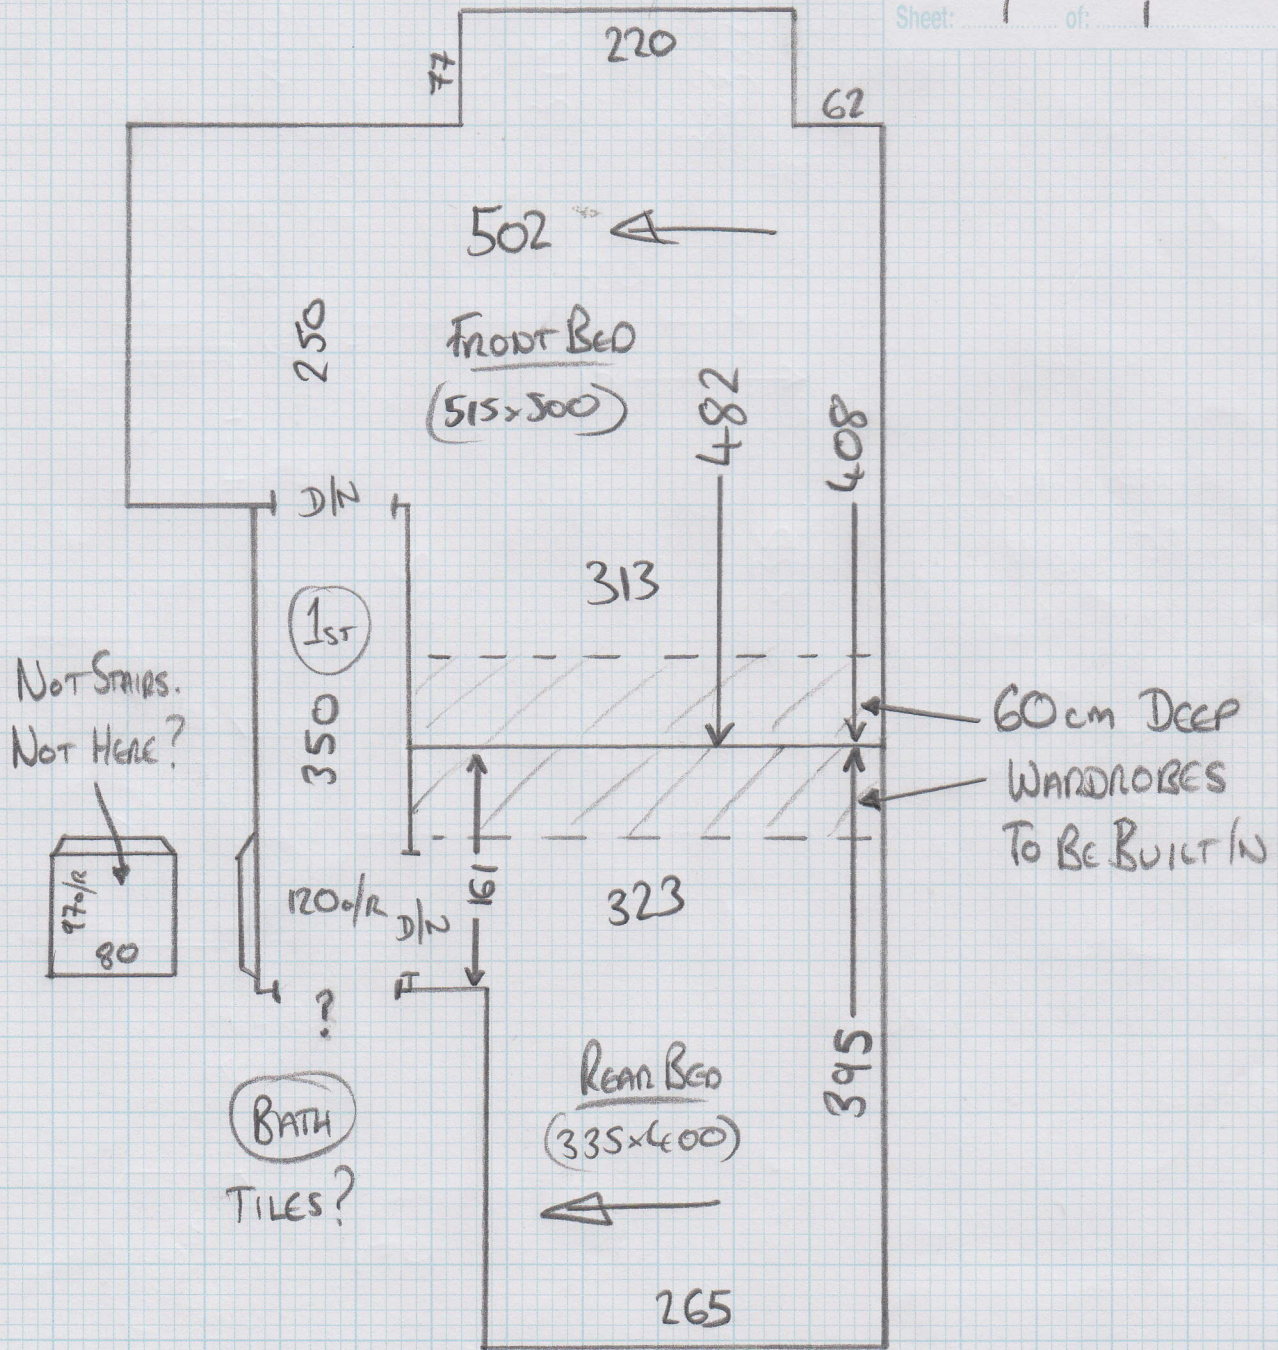

Job No: F23728
 Name: GYLLENKROK
 Address: 31 LARNACH ROAD
 W6 9NX
 Tel: _____
 Sheet: 1 of 1

Velvet Deluxe

DEL-885

Front Bed - 5.15 x 5.00

Rear Bed - 3.35 x 4.00