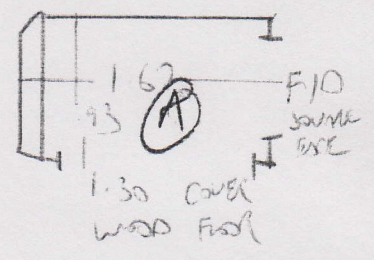

F23734

JAMES HEATNER
293 LIME M
SWB TUL
1 of 1

EXISTING
CROSS JOINT.

S-ITC
89x50

S-ITC
89x50

Stock Twist
Colour - Taupe
2.90m x 4.00m
2.80m x 5.00m