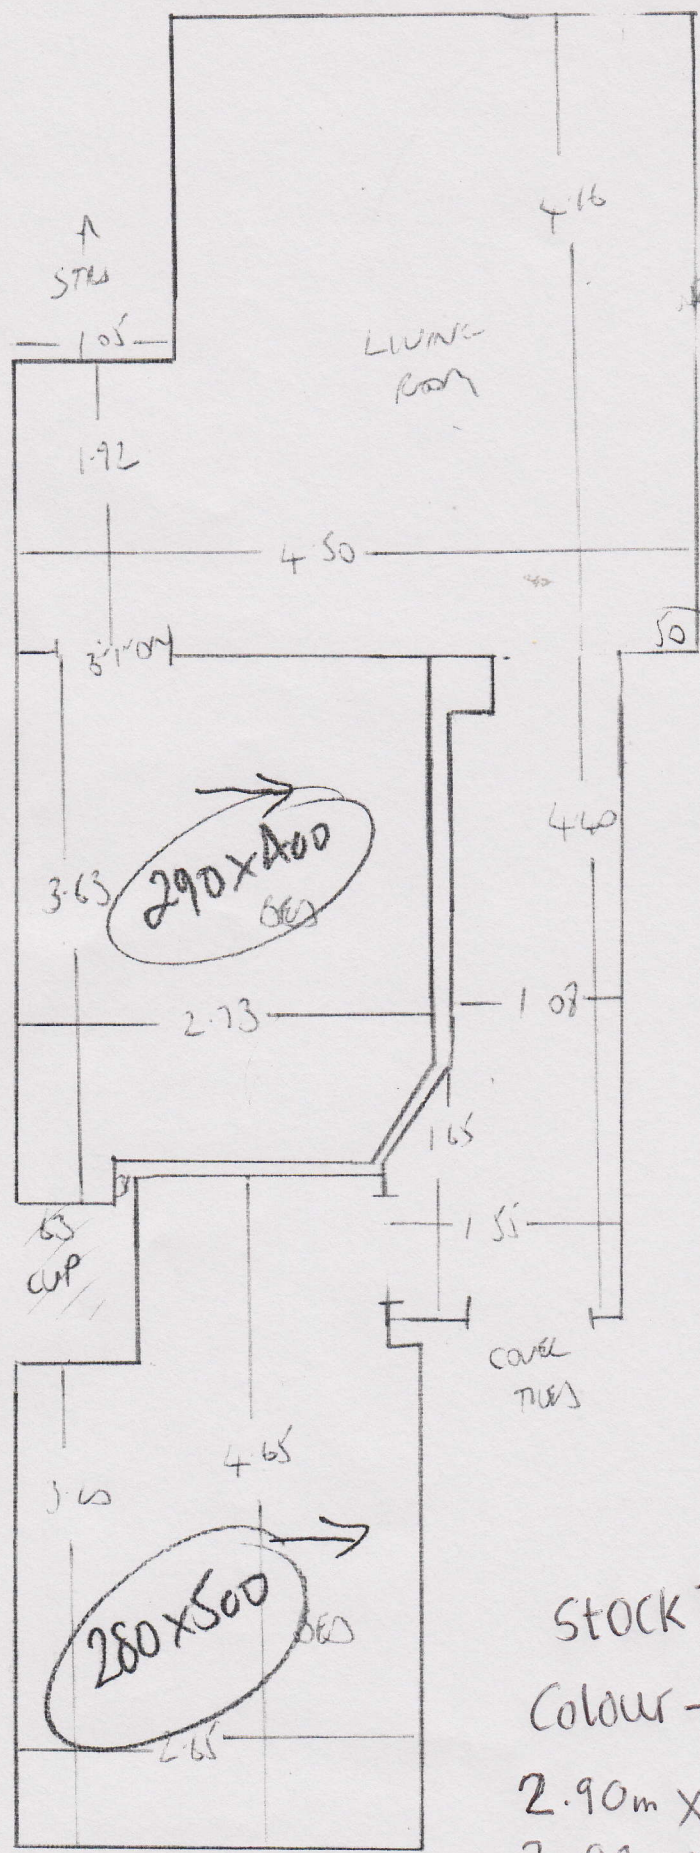

F23734

JAMES HEATNER
293 LIME M
SWB TUL
1 of 1

EXISTING
CROSS JOINT.

S-ITC
89x50

S-ITC
89x50

Stock Twist
Colour - Taupe
2.90m x 4.00m
2.80m x 5.00m