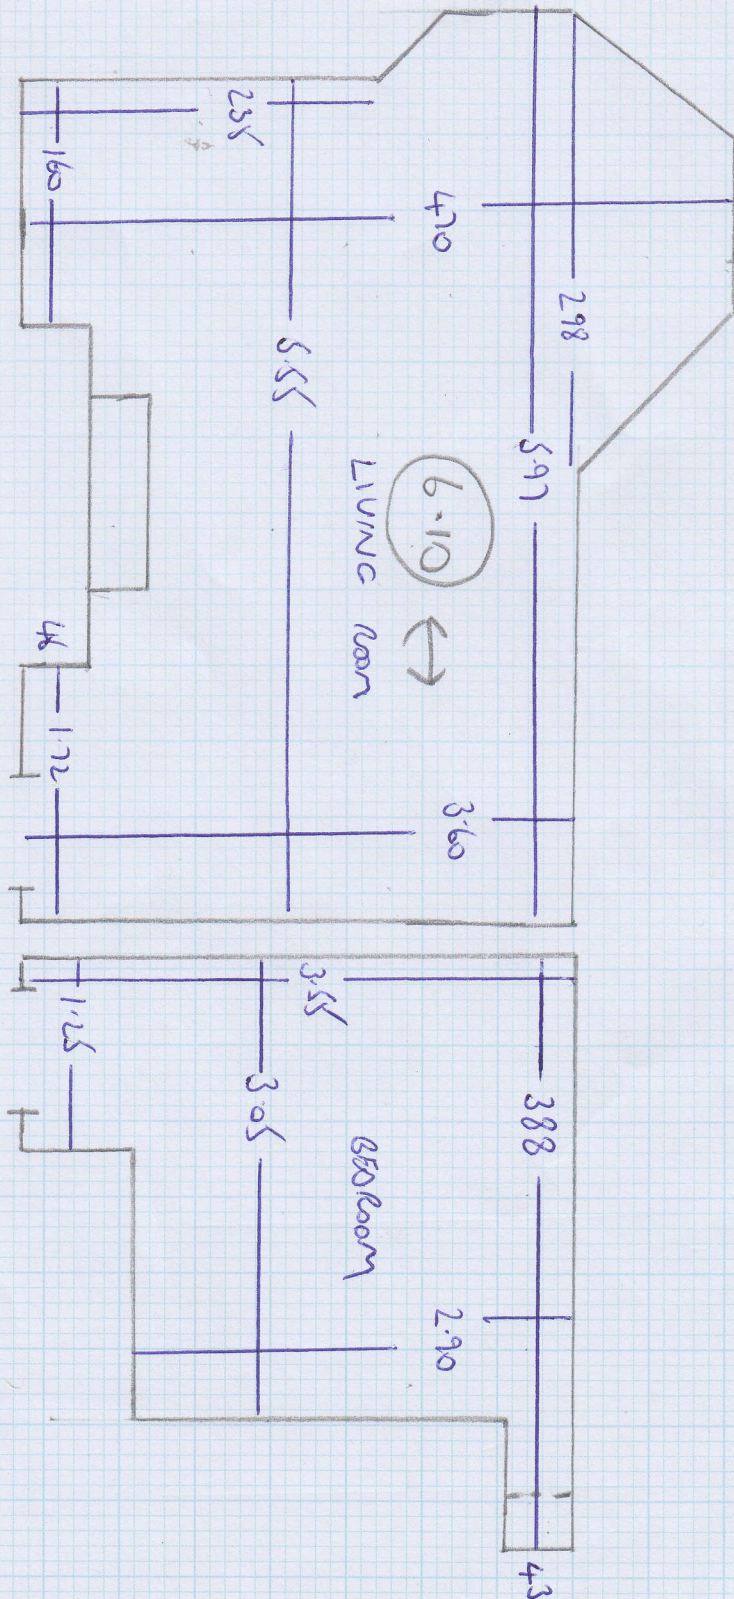

Job No: F23736  
Name: BERRY BROS & RUDD  
Address: 1 ST. JAMES ST  
SW1A 1EF

Tel: \_\_\_\_\_

Sheet: 2 of 3

Job No: F23736  
 Name: BERRY Bros & Rudd  
 Address: 1 ST. JAMES ST  
 SW1A 1EF  
 Tel: \_\_\_\_\_  
 Sheet: 3 of 3