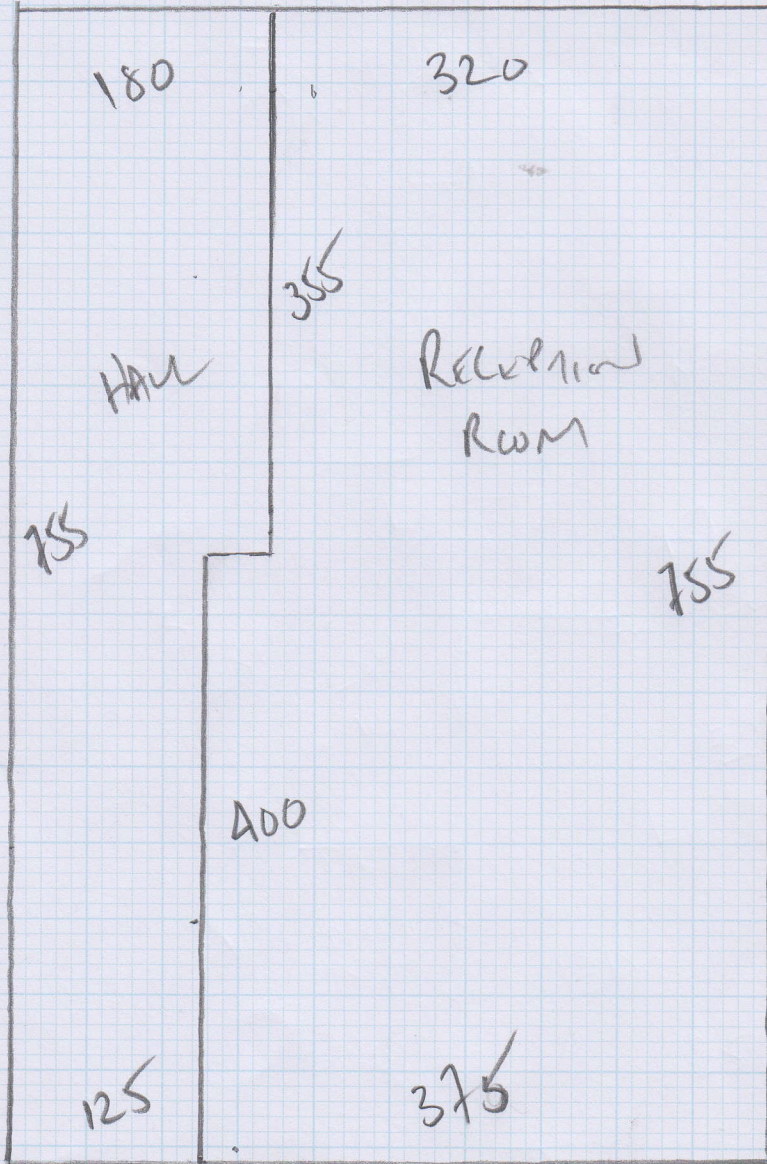

Job No: F23738

Name: LAW

Address: 61 CANAL ROAD
SUII 2 QA

Tel:

Sheet: 1 of 2

HANOI
SPECIAL ORDER
CALC TO GENTLEMEN
755 x 500

3775 m²

Job No: F23738
 Name: LAW
 Address: 61 CANDAHAL RD
 SW11 2QA
 Tel:
 Sheet: 2 of 2

HAWAI - SPECIAL
 OFFSHADE LUMIN 755 x 500

TIGHTEN UP 1ST FLOOR OF STAIRS
 WHEN FINISH RECEPTION ROOM + HALLWAY PLEASE!!