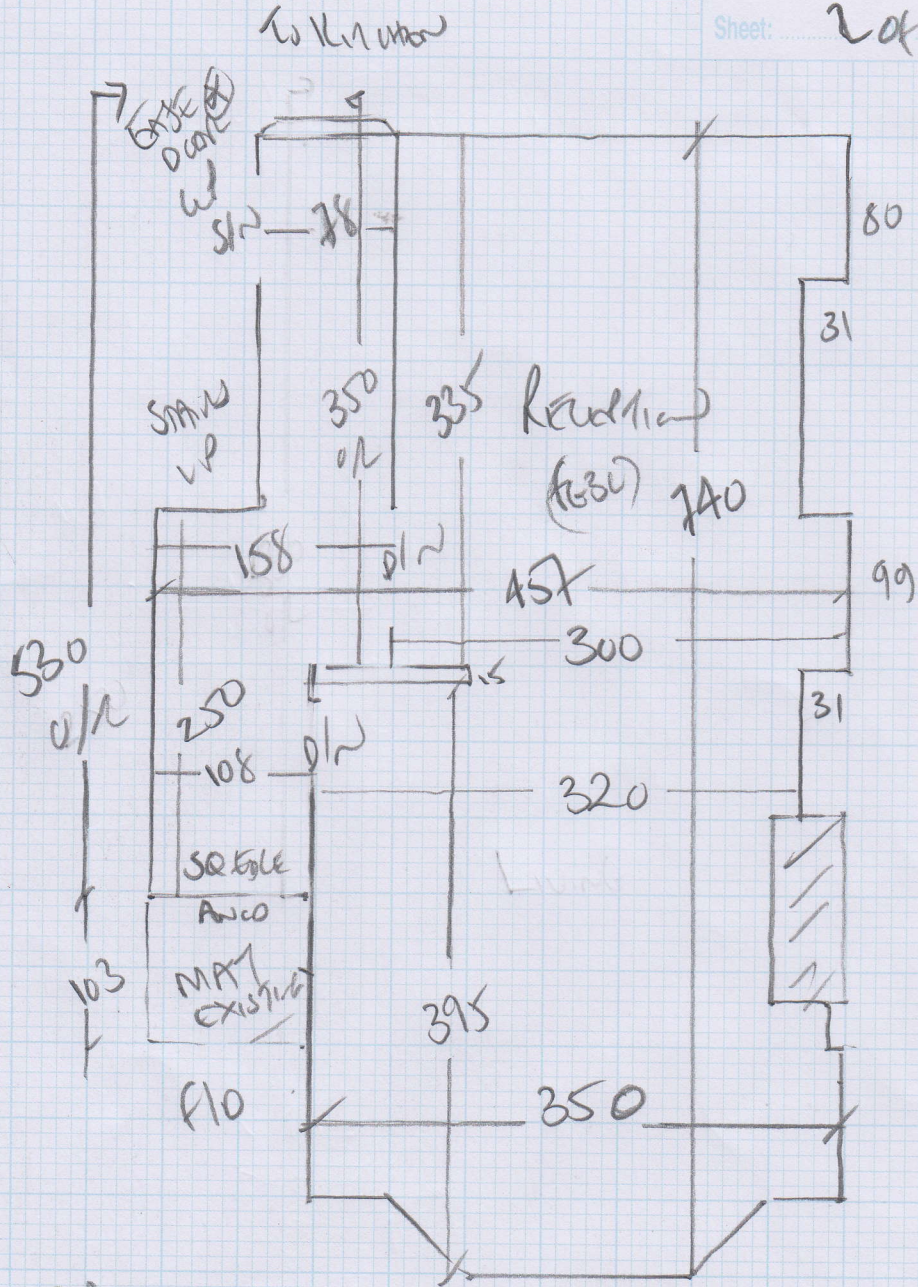

Job No: F23738

Name: LAW

Address: 61 CANAL ROAD
SUII 2 QA

Tel:

Sheet: 1 of 2

HANOI
SPECIAL ORDER
CALC TO GENTLEMEN
755 x 500

3775 m²

Job No: F23738
 Name: LAW
 Address: 61 CANDAHAL RD
 SW11 2QA
 Tel:
 Sheet: 2 of 2

HAWAI - SPECIAL
 OFFSHADE LUMIN 755 x 500

TIGHTEN UP 1ST FLOOR OF STAIRS
 WHEN FINISH RECEPTION ROOM + HALLWAY PLEASE!!