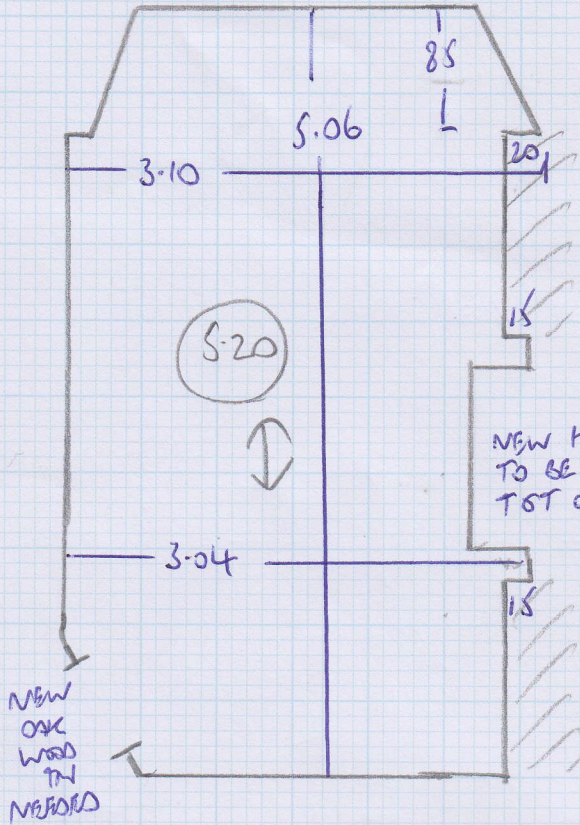

Job No: F23744

Name: OGLE

Address: 182 HEYTHORPE ST
SW18 8BU

Tel:

Sheet: 1 of 1

FINELOOP FLO491
5.20m x 4.00m