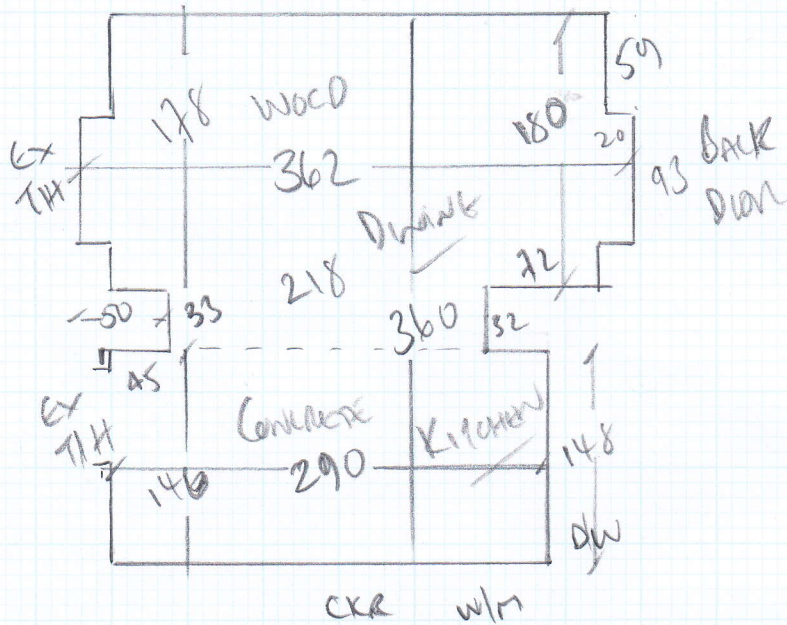

Job No: **F23876**
 Name: **CLEMENT WEISS**
 Address: **57 KINGSDOWN ST**
SW 11 5LF
 Tel: _____
 Sheet: **1 of 1**

KALNDEAN 198 CARA
5 BOXES @ 334m²
1670m²

EXISTING PLYWOOD NEEDS MORE FIXINGS WHERE PATCHED IN
 UPLIFT EXISTING KALNDEAN TILES
 SUPPLY NEW PLYWOOD TO DINING AREA
 FLEX SCREENED OVER WHOLE FLOOR