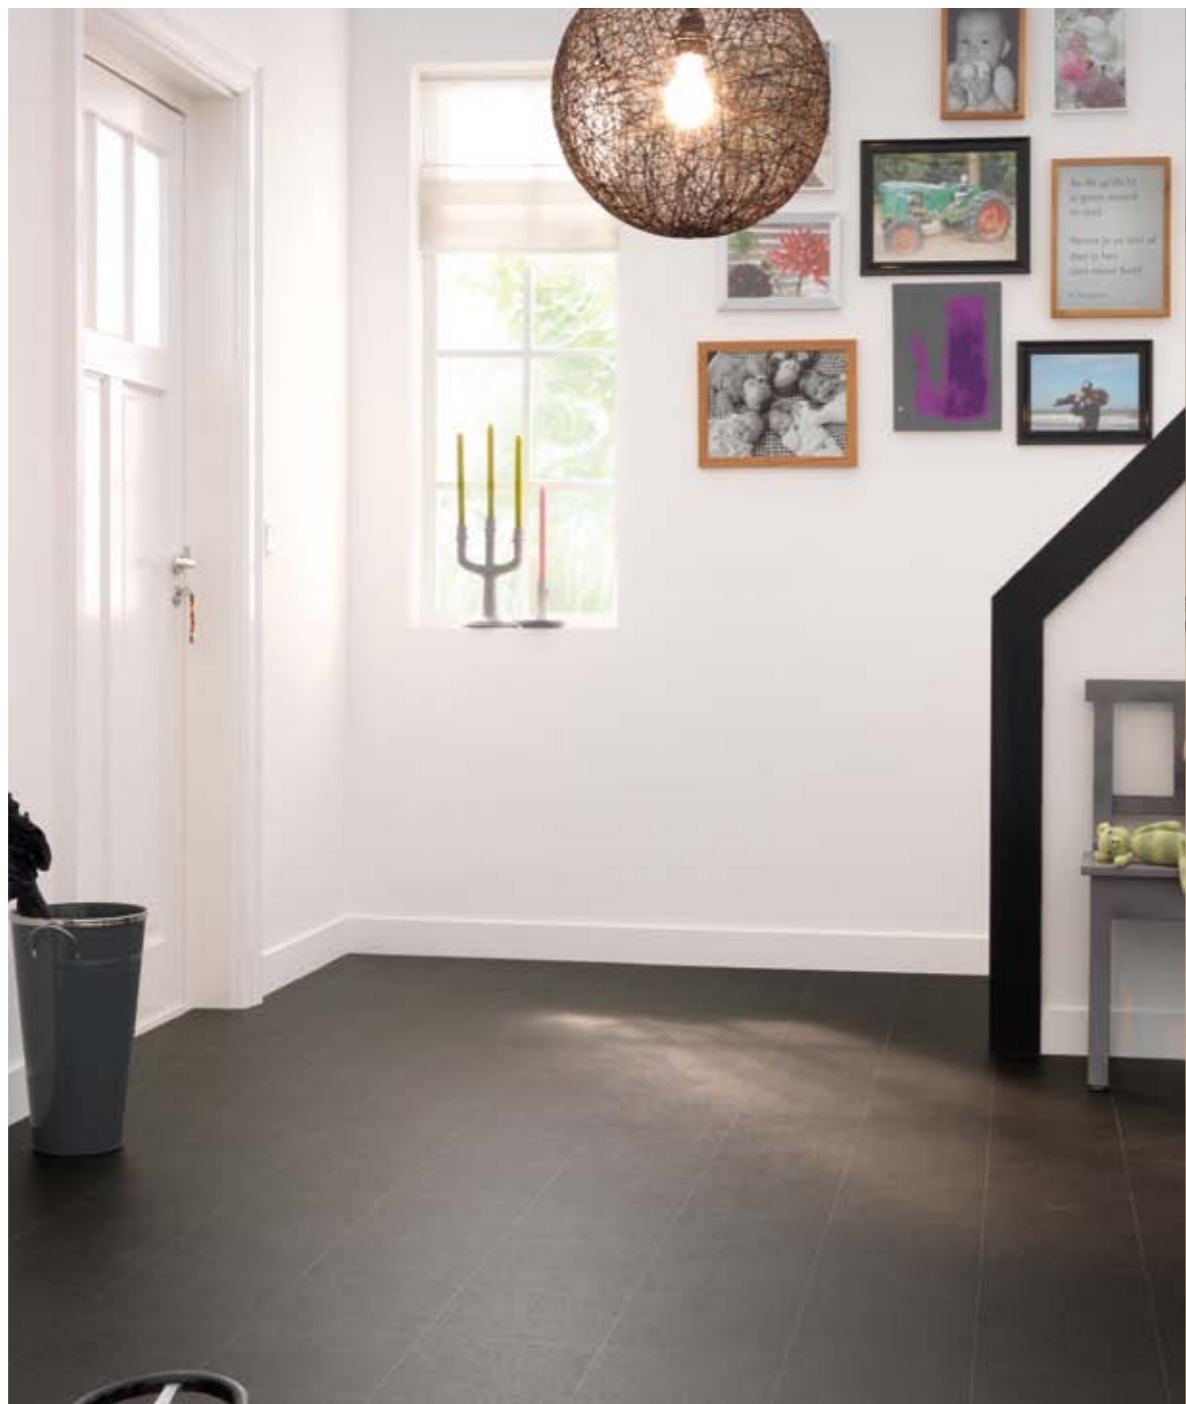

20 years
Guarantee
& Warranty

17dB
Sound
Reduction
properties

Gauge 3.20 mm
Wearlayer 0.35 mm
Width 2/3/4 m

FLOOR TO DOOR
SAMPLE SERVICE
0800 731 2369
WWW.FORBO-FLOORING.CO.UK

8174

8201

novilon
viva

Viva - A contemporary range which brings you the very best in design for every area of the house. Tough and durable, Diamond Seal ensures your floor will remain looking good for years to come.