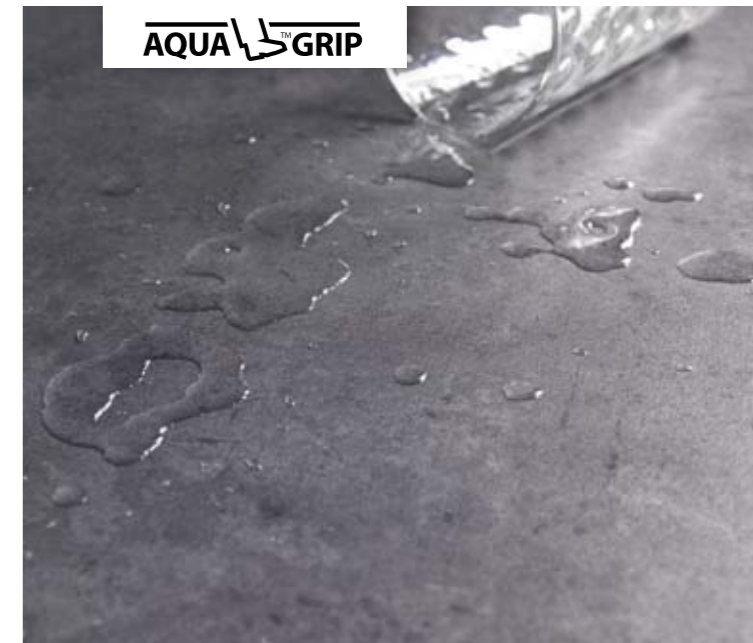

Now including
**Surestep
Wood Decibel,**
a slip resistant and HSE*
compliant safety floor.

*Health and Safety Executive

novilon® designed for life

AQUA GRIP

creating better environments

Forbo

FLOORING SYSTEMS

novilon® designed for life

* see individual ranges for guarantee details

Front cover: Viva 6534

AQUAGRIP

Aquagrip

Aquagrip is Forbo's unique safety feature – meaning the level of grip is not significantly reduced by spills or splashes of water or any other liquid. Which means a floor for your home that is beautiful, practical and safer to walk on.