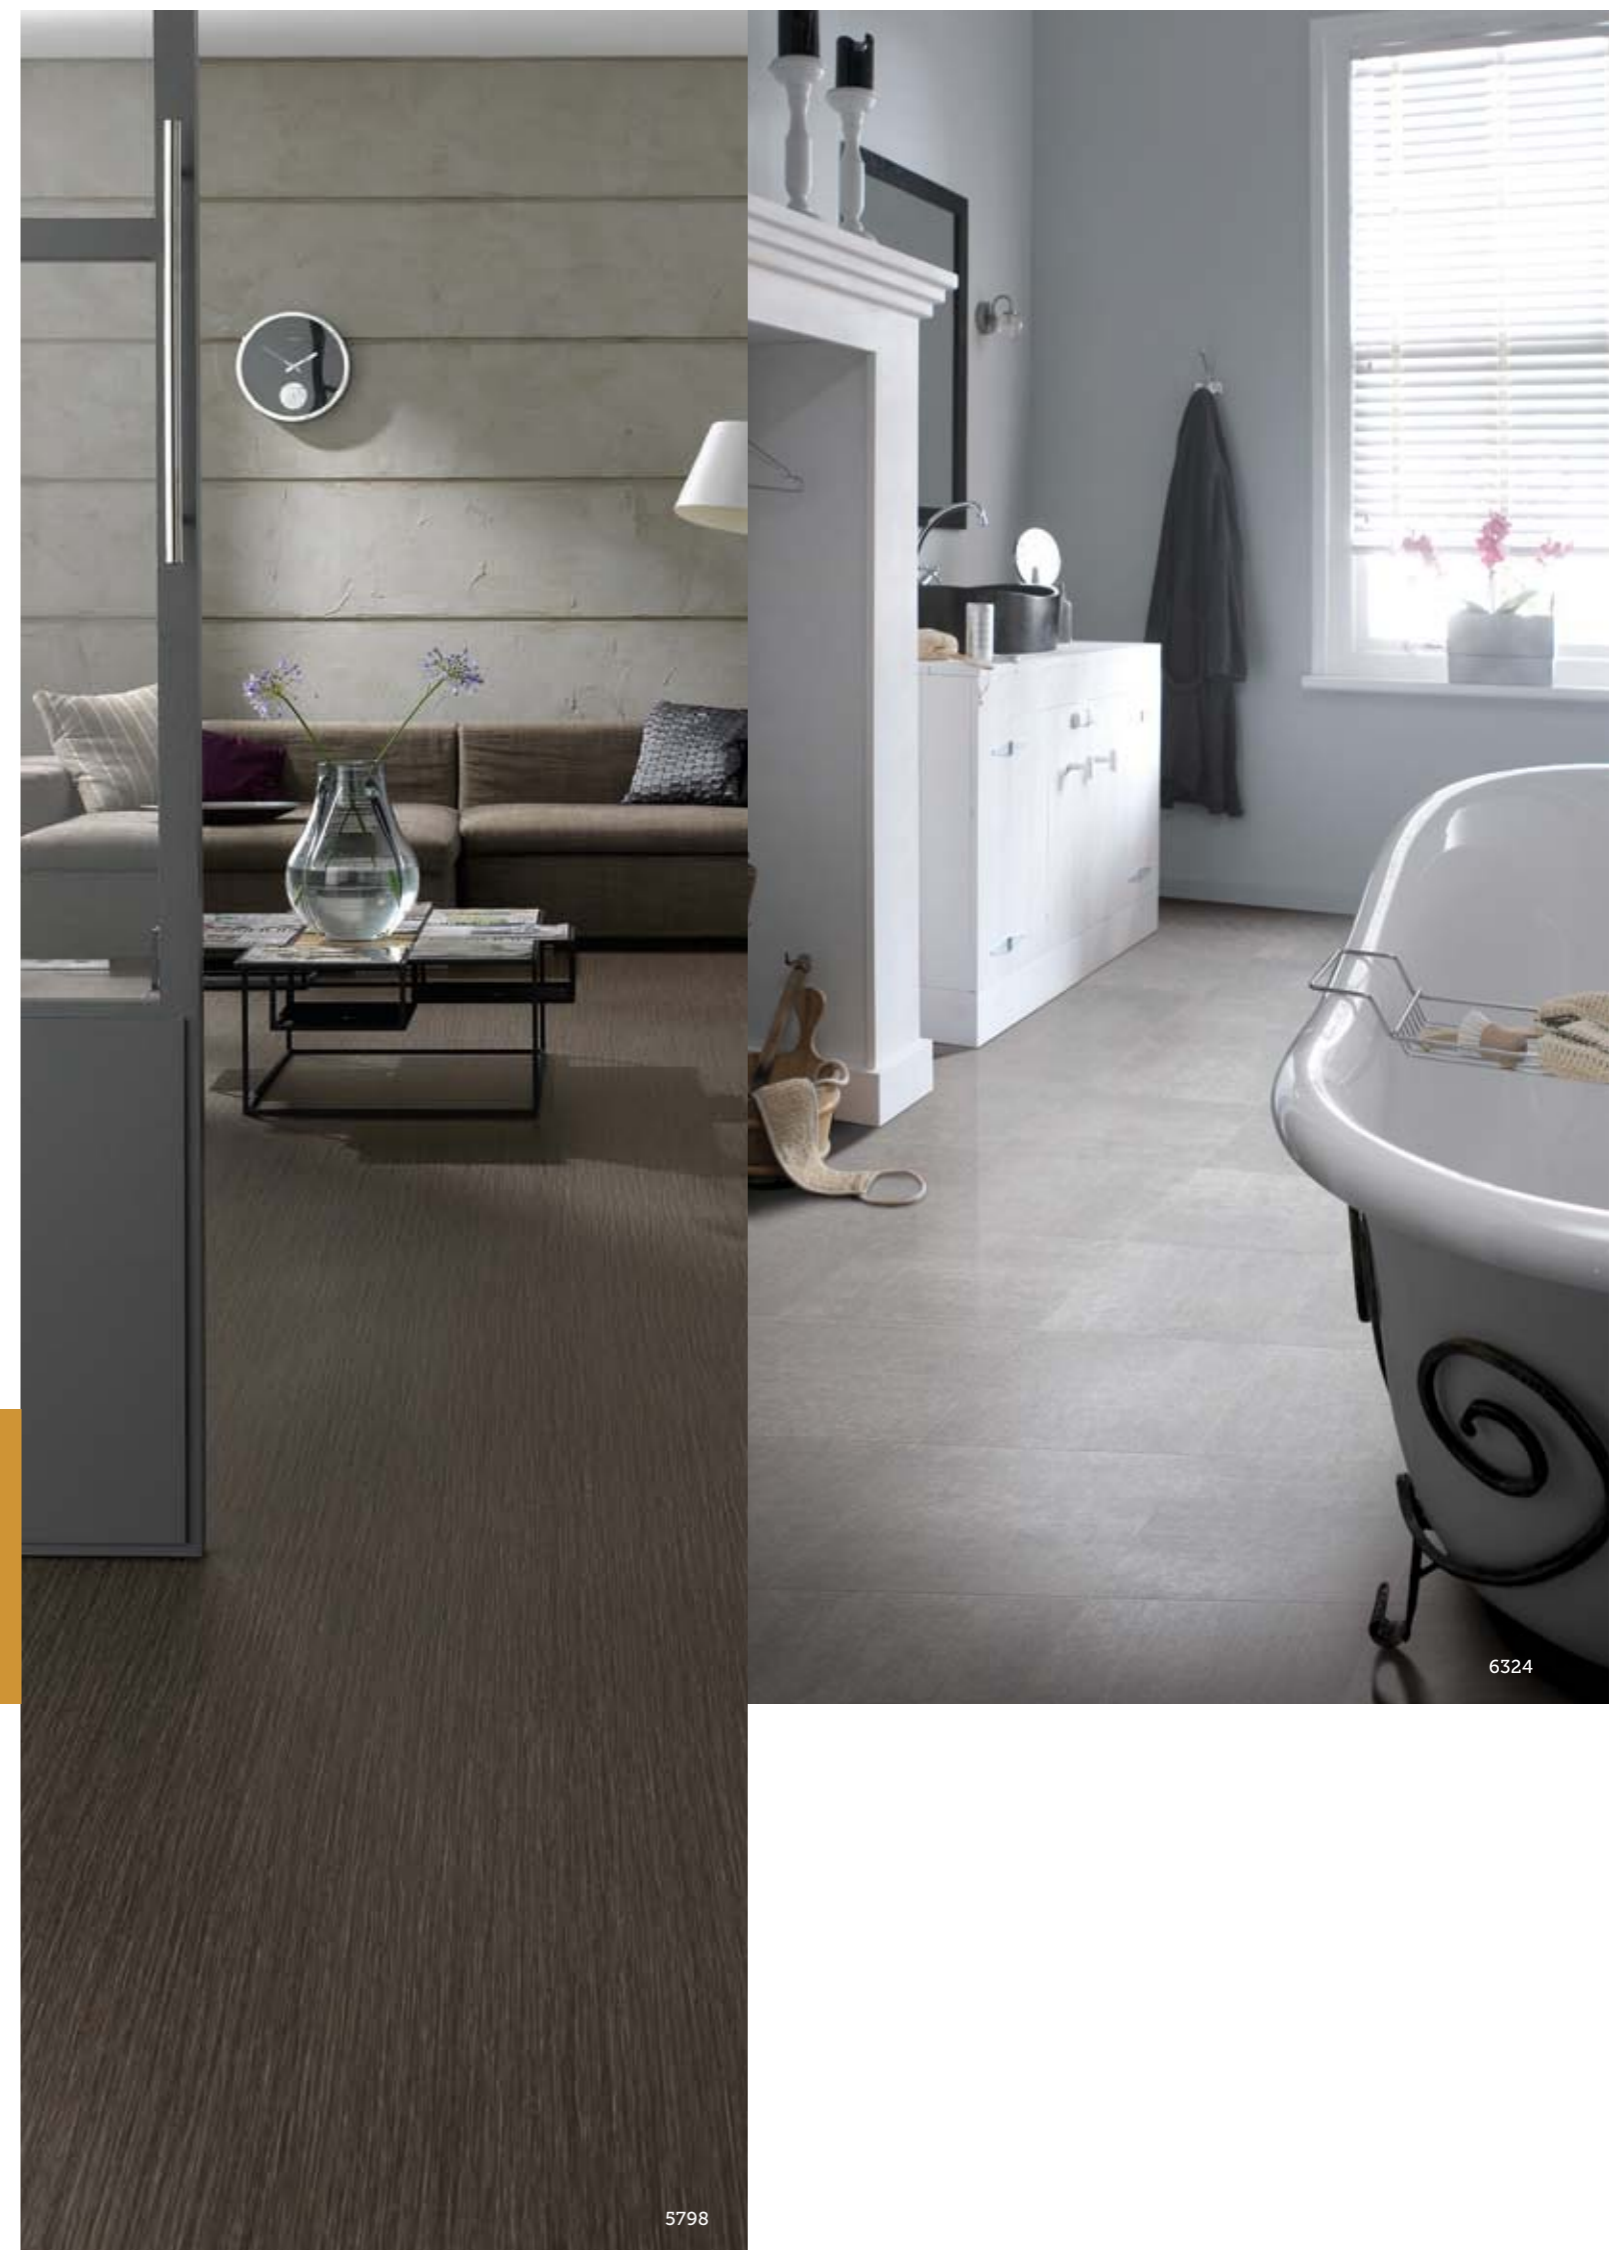

novilon
futura

AQUA GRIP
DIAMOND SEAL
NOVI CLEAN

* Selected Novilon Futura patterns only. Please see individual samples for details.

Futura - Modern yet durable, Novilon Futura gives you the inspirational look of brushed aluminium tiles or metallic woods while its easy to clean surface means it's guaranteed to be easy to live with.

16dB
Sound
Reduction
properties

Gauge 2.40 mm
Wearlayer 0.25 mm
Width 2/3/4 m

5798

6324