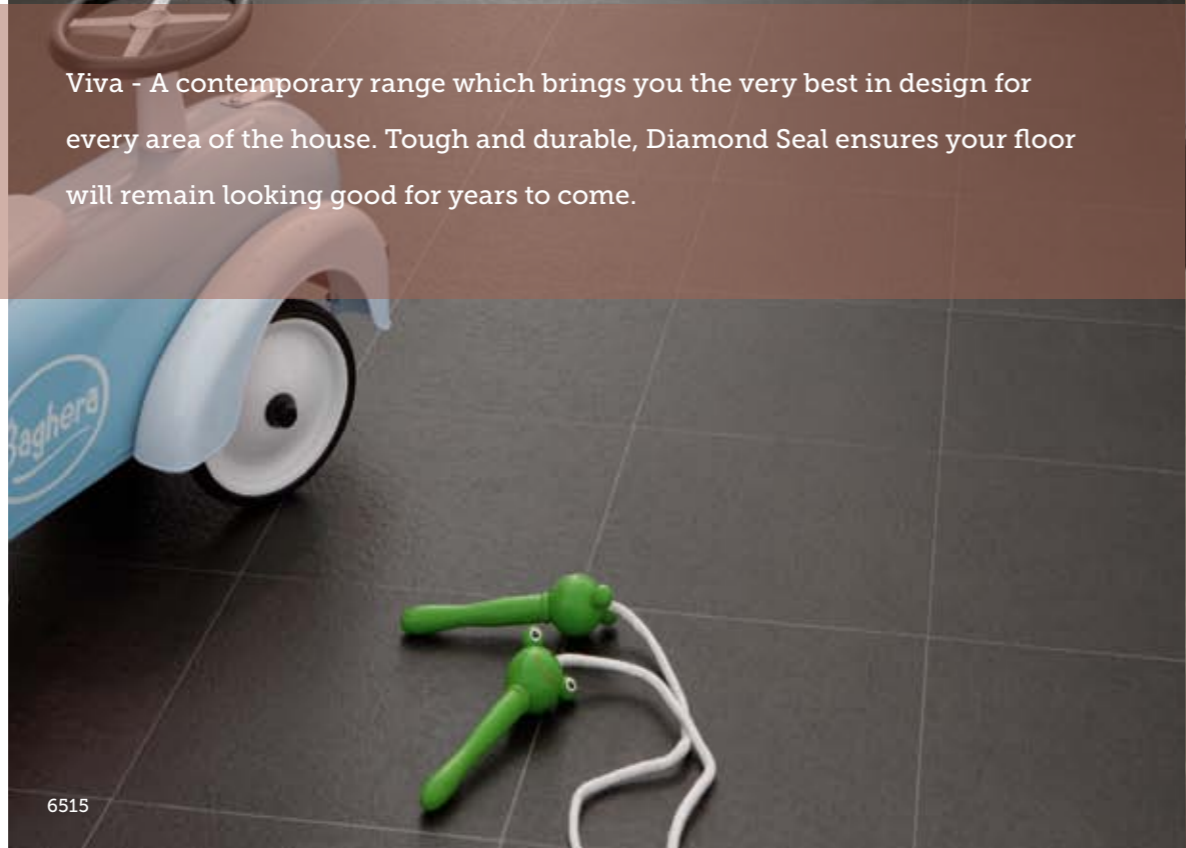

20 years
Guarantee
& Warranty

17dB
Sound
Reduction
properties

Gauge 3.20 mm
Wearlayer 0.35 mm
Width 2/3/4 m

FLOOR TO DOOR
SAMPLE SERVICE
0800 731 2369
WWW.FORBO-FLOORING.CO.UK

8174

8201

novilon
viva

Viva - A contemporary range which brings you the very best in design for every area of the house. Tough and durable, Diamond Seal ensures your floor will remain looking good for years to come.